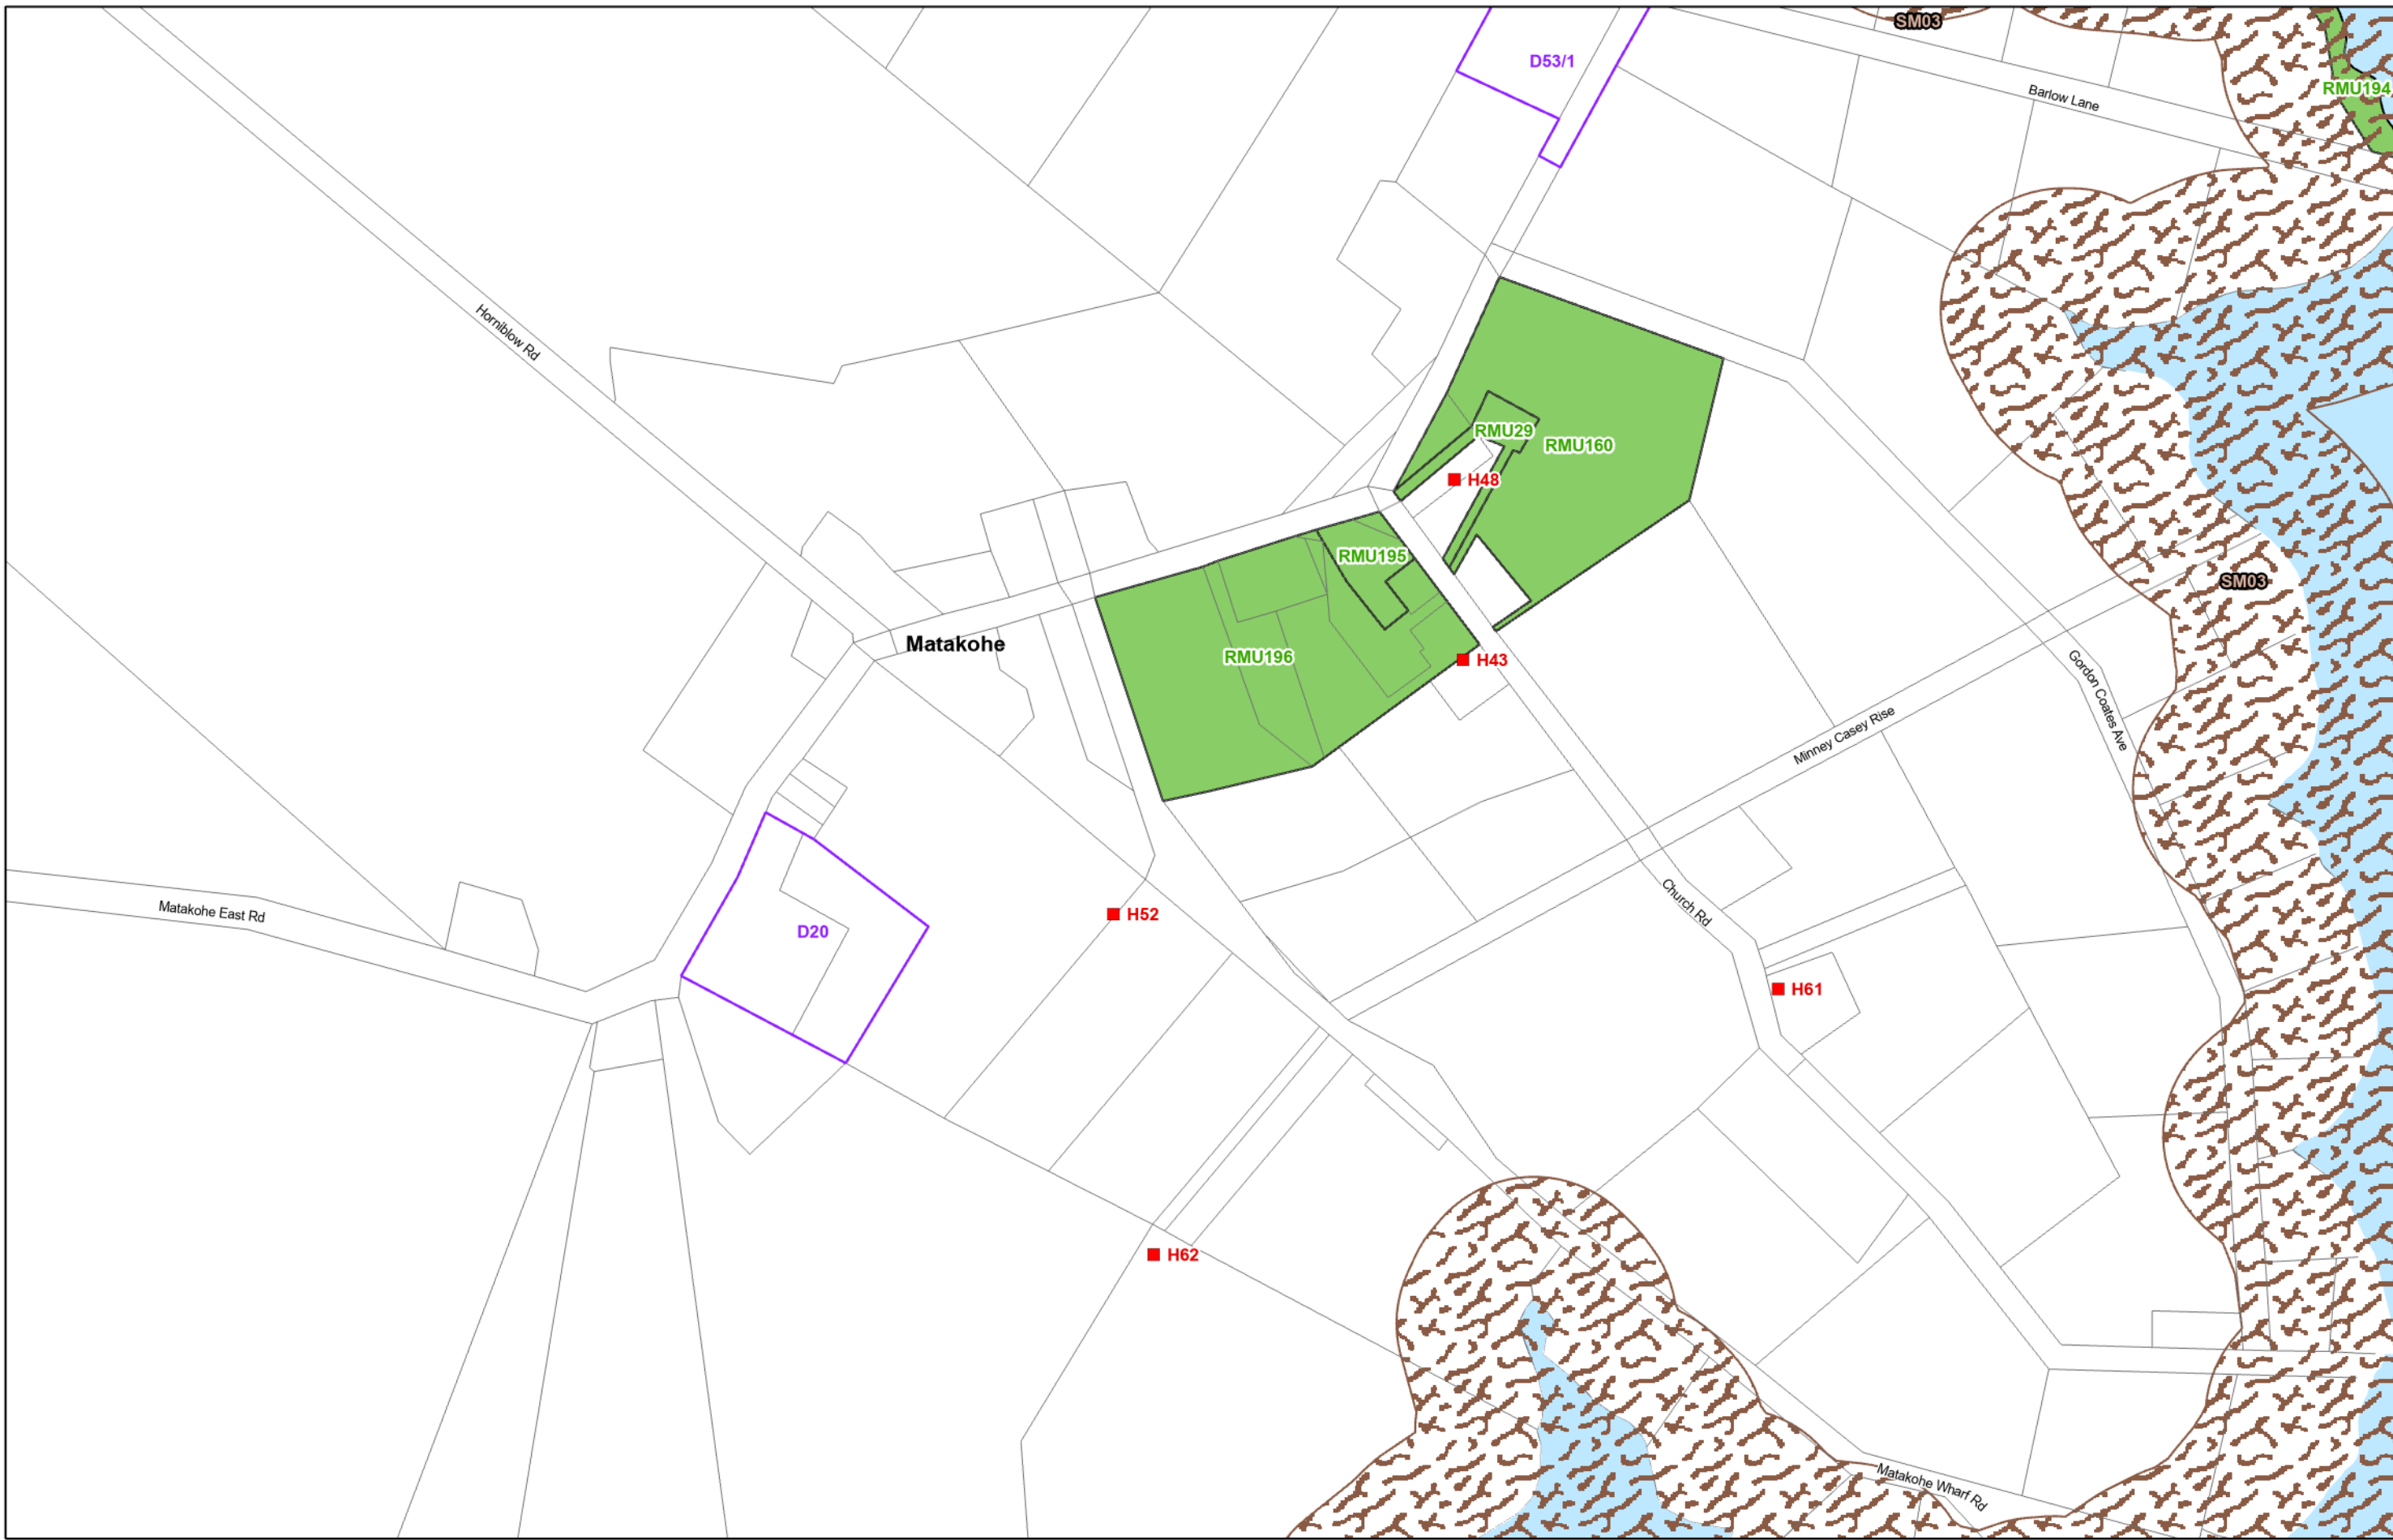

(C) Crown Copyright Reserved.
Transpower New Zealand makes no representations about the suitability of any information supplied to Kaipara District Council for any purpose. All intellectual property rights in this Database layer and the data in it belong exclusively to Transpower. While all reasonable efforts have been made to ensure that up-to-date information is provided to Kaipara District Council, Transpower New Zealand accepts no responsibility for any errors, omissions or inaccuracies in the information.
Cadastre from 19 March 2021.

KAIPARA DISTRICT PLAN - OPERATIVE NOVEMBER 2013

**Map Series Two
Sites, Features and Units Matakoho**