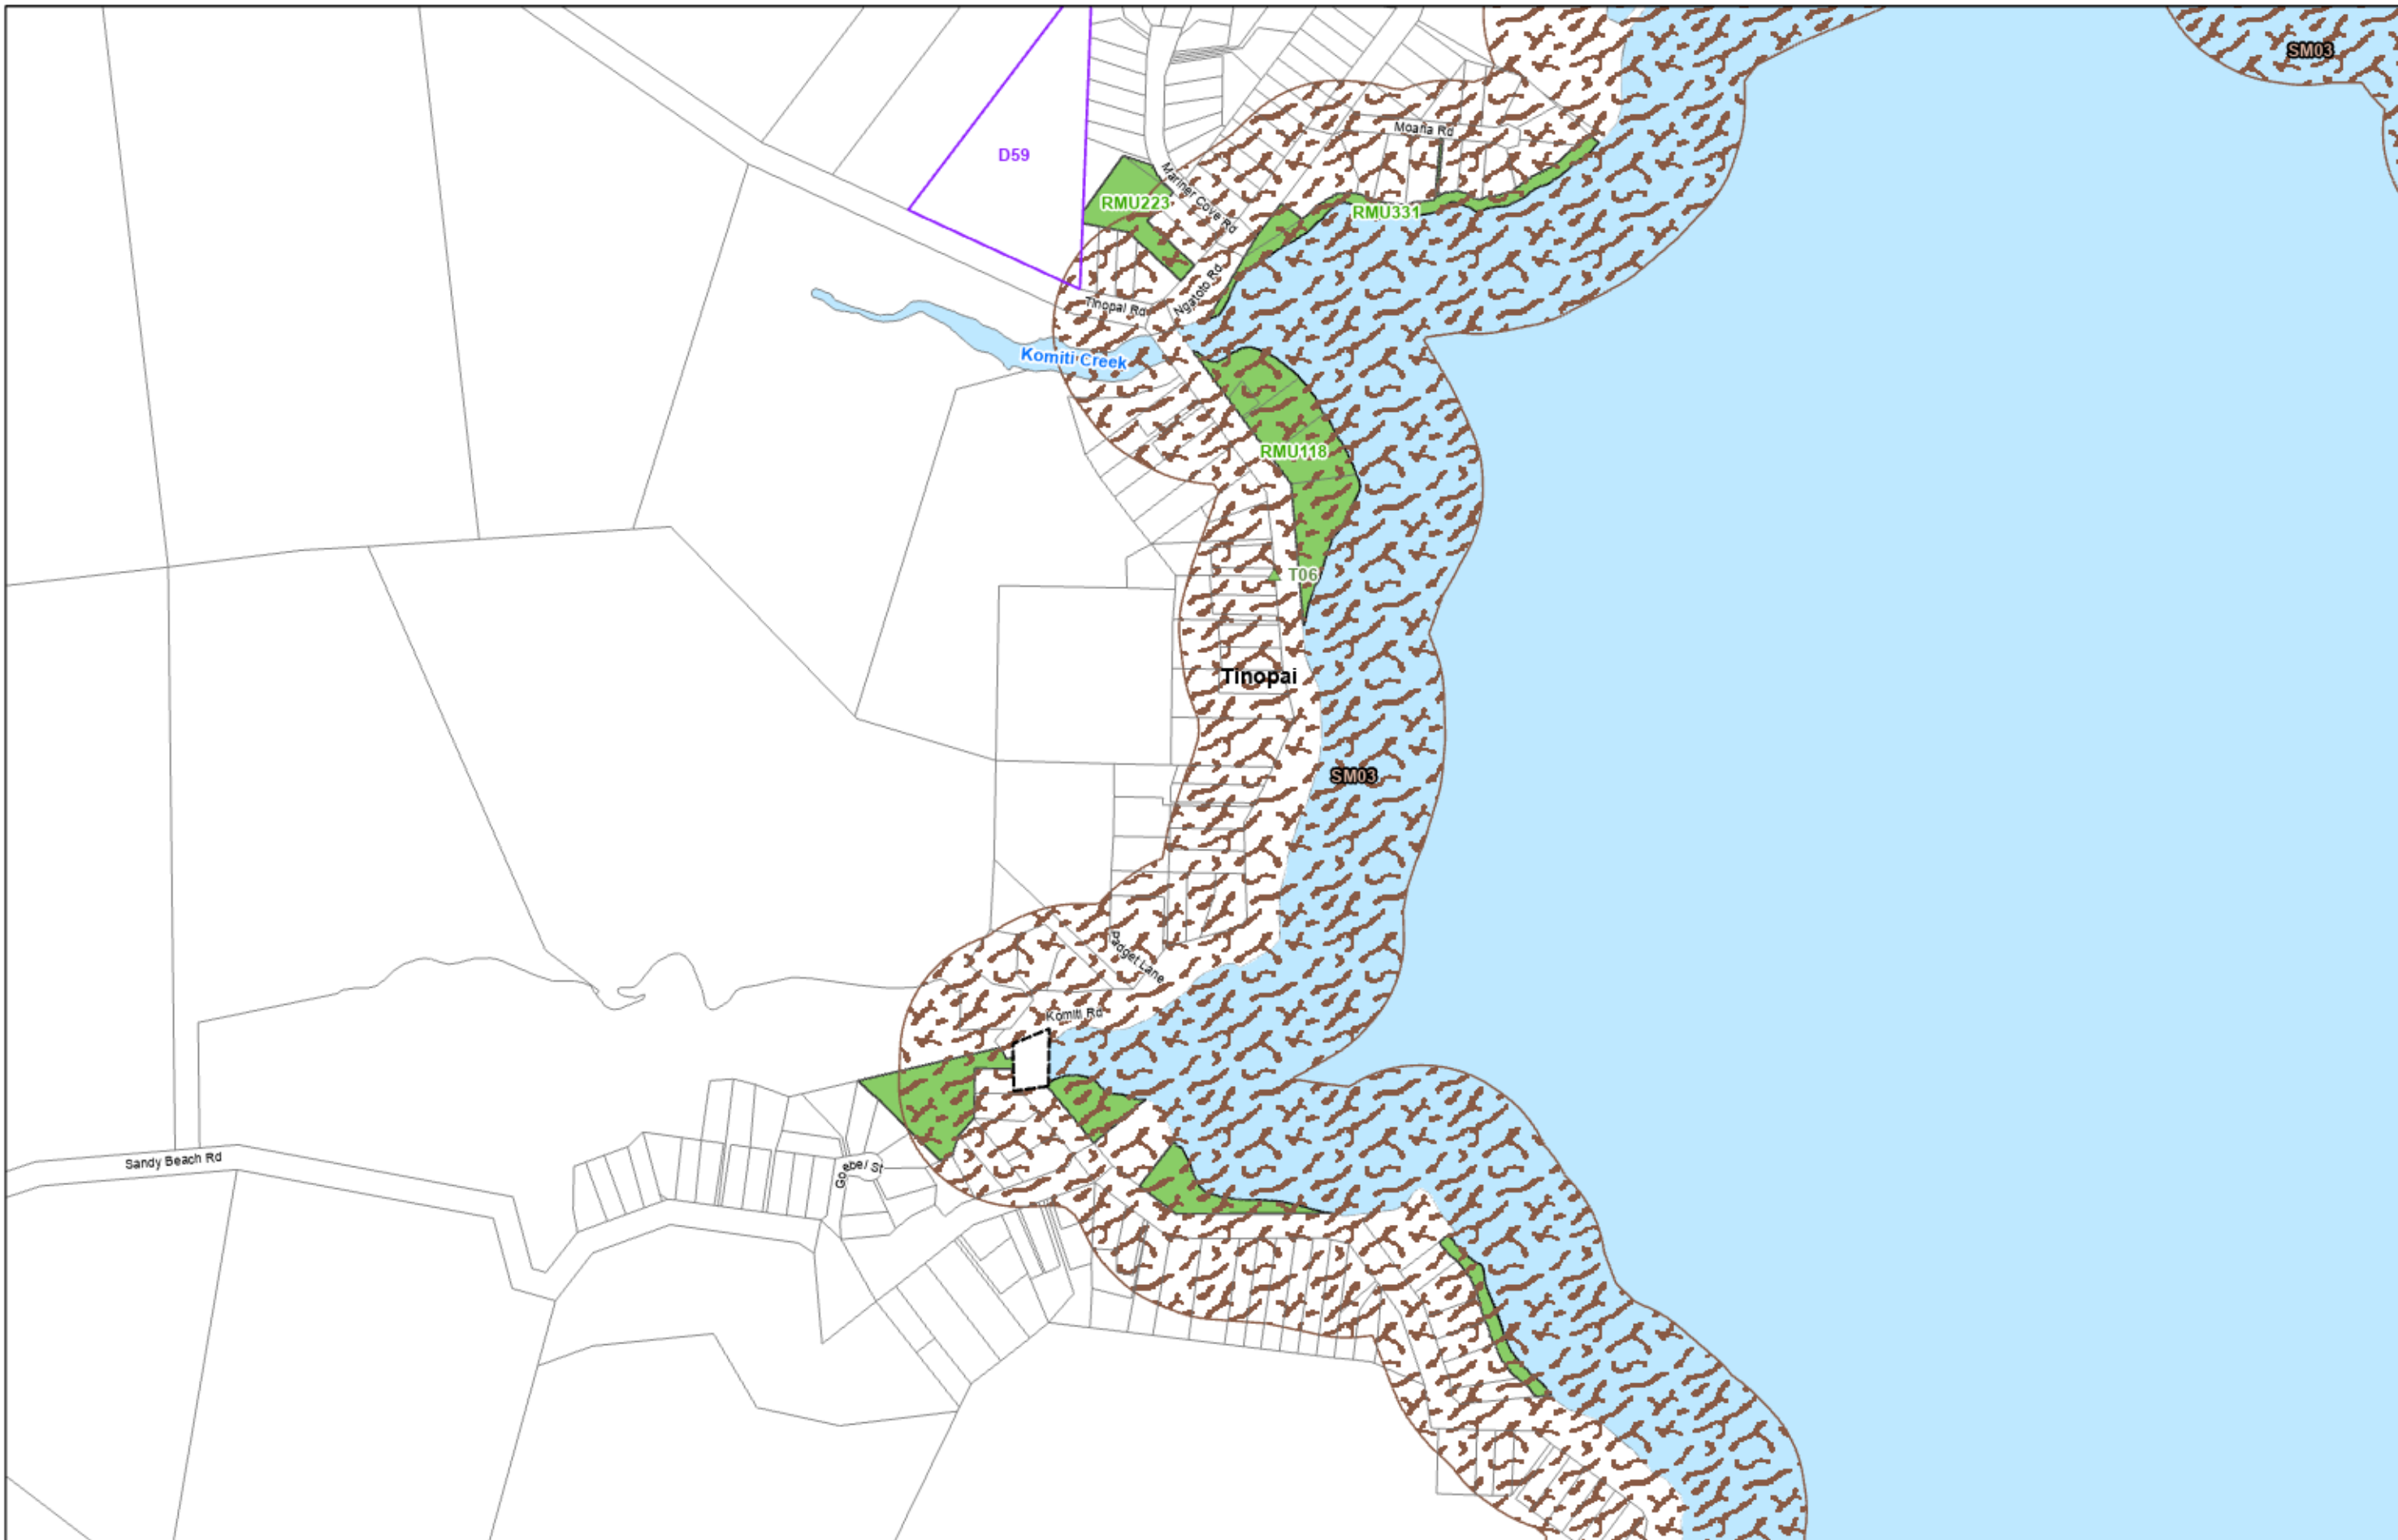

(C) Crown Copyright Reserved.
Transpower New Zealand makes no representations about the suitability of any information supplied to Kaipara District Council for any purpose. All Intellectual property rights in this Database layer and the data in it belong exclusively to Transpower. While all reasonable efforts have been made to ensure that up-to-date information is provided to Kaipara District Council, Transpower New Zealand accepts no responsibility for any errors, omissions or inaccuracies in the information.
Cadastre from 19 March 2021.

KAIPARA DISTRICT PLAN
Map Series Two
Sites, Features and Units Tinopai