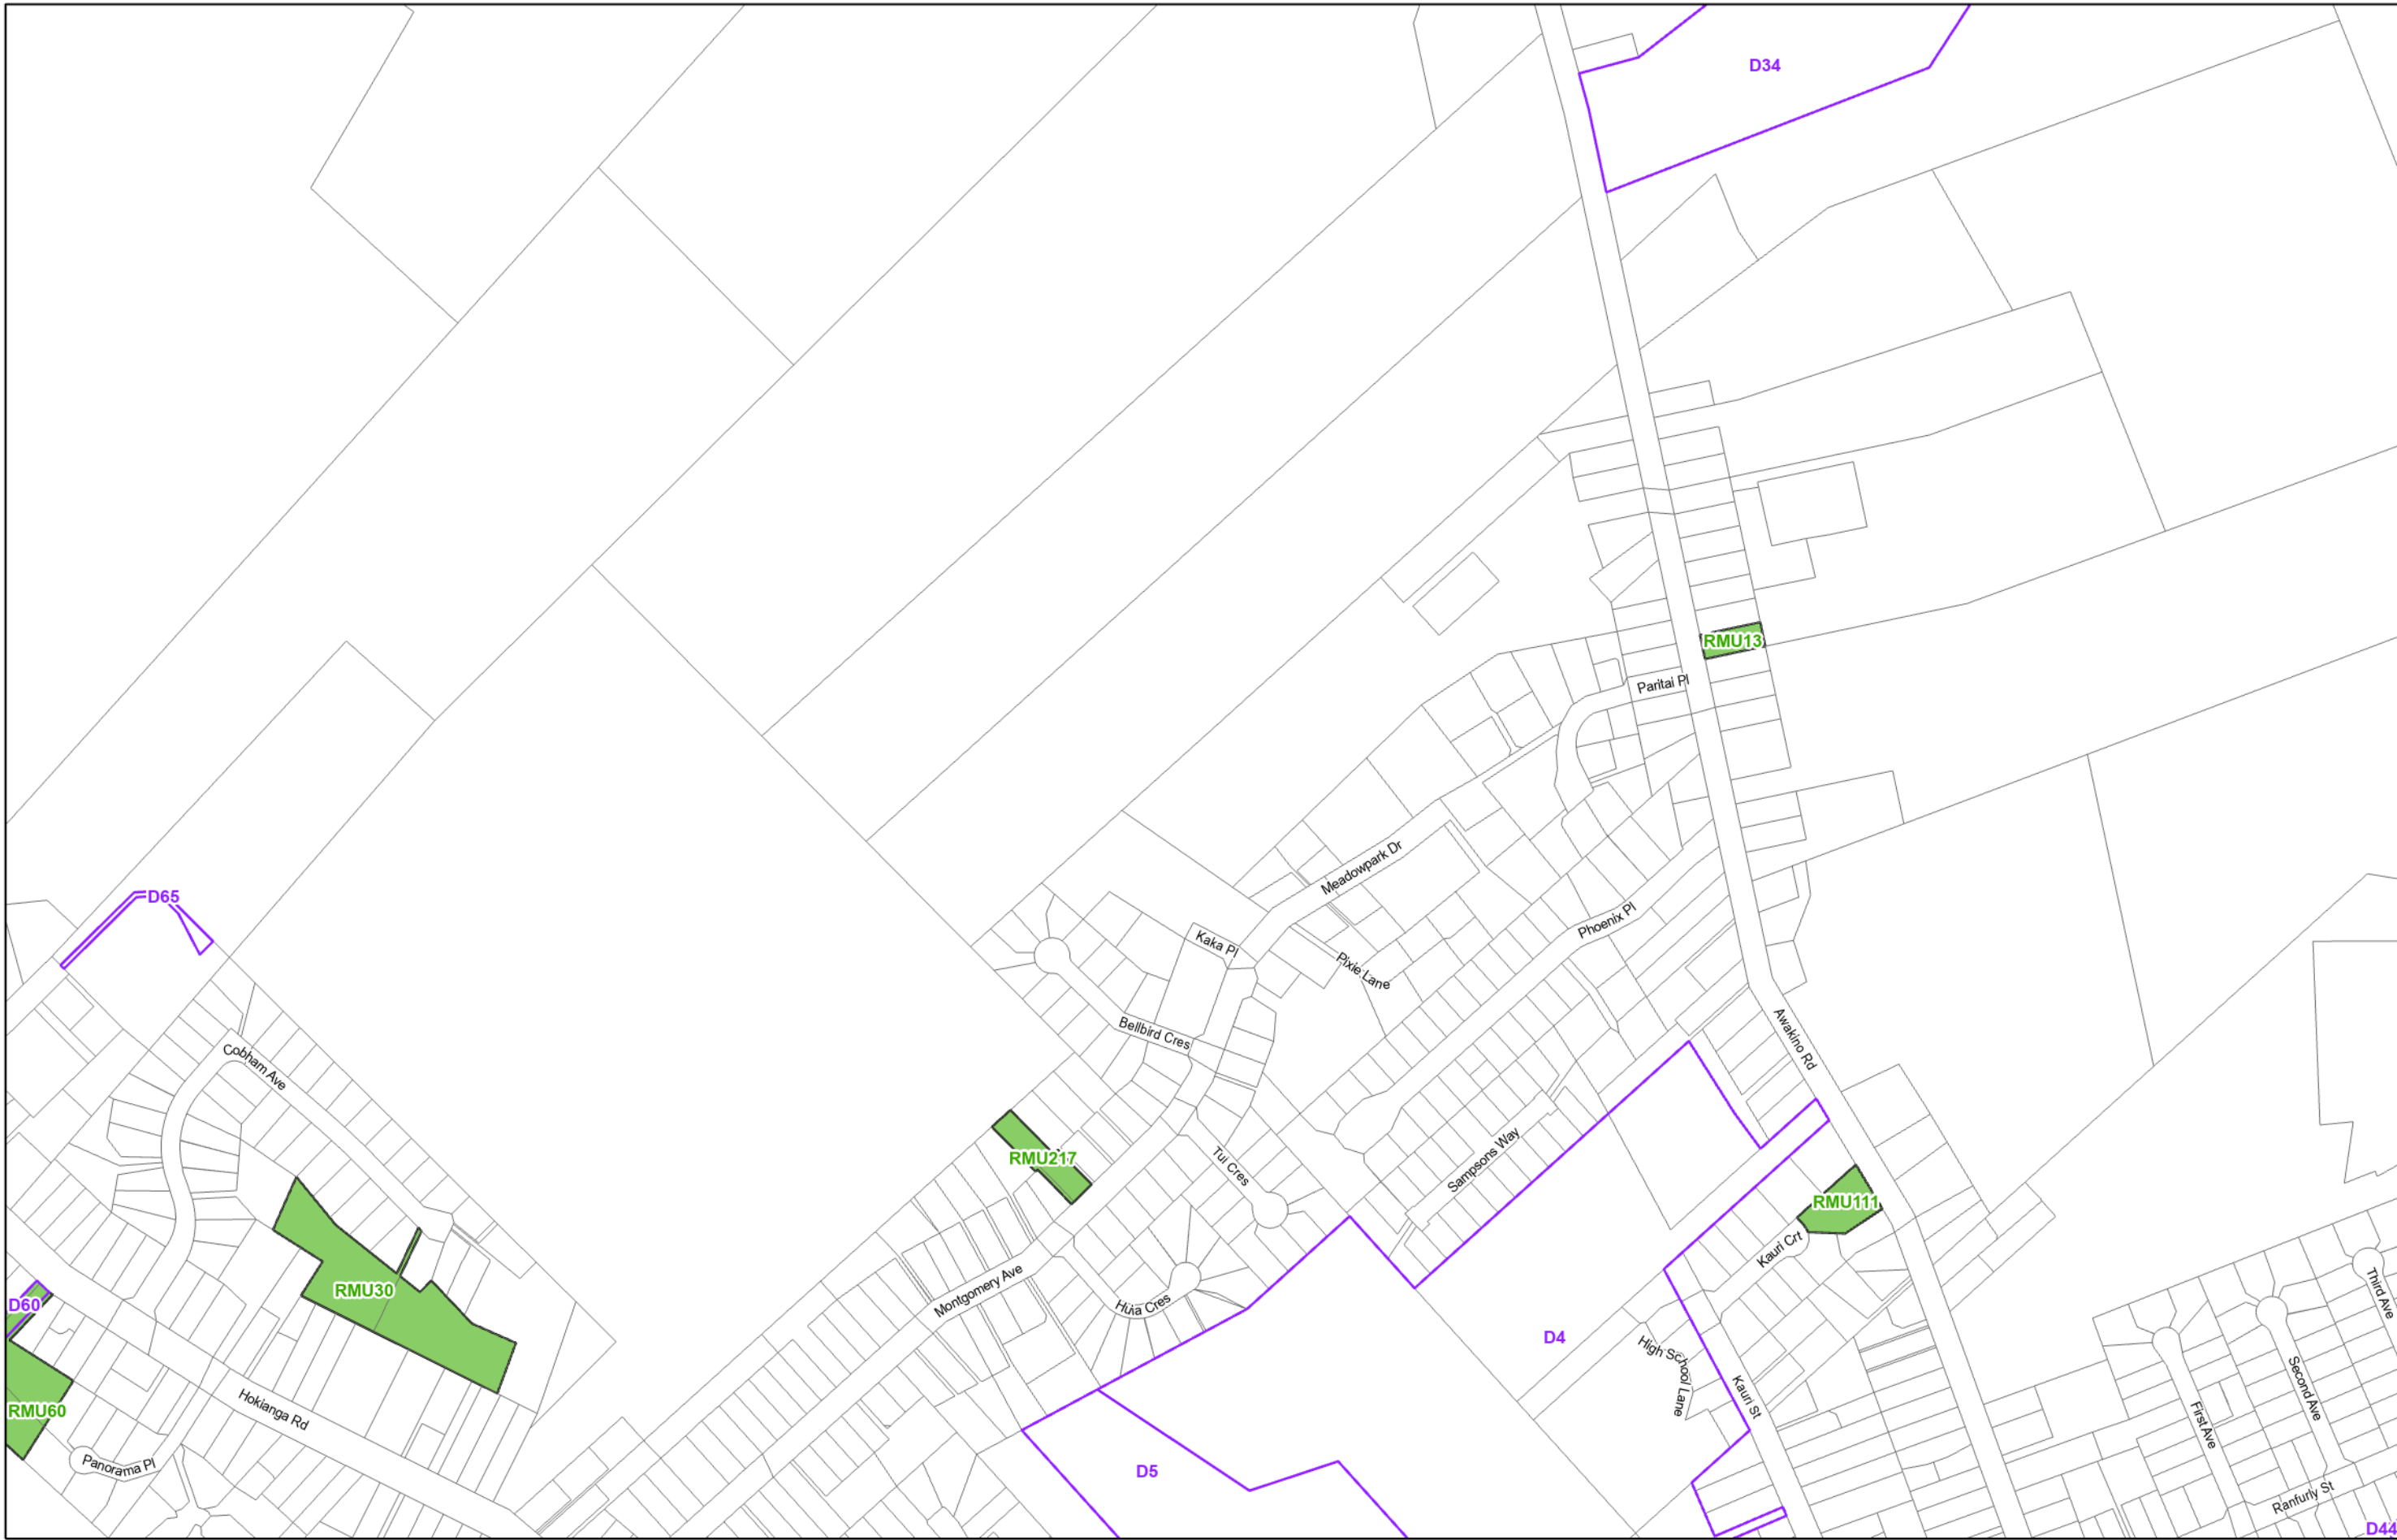

(C) Crown Copyright Reserved.
Transpower New Zealand makes no representations about the suitability of any information supplied to Kaipara District Council for any purpose. All intellectual property rights in this Database layer and the data in it belong exclusively to Transpower. While all reasonable efforts have been made to ensure that up-to-date information is provided to Kaipara District Council, Transpower New Zealand accepts no responsibility for any errors, omissions or inaccuracies in the information.
Cadastre from 19 March 2021.

KAIPARA DISTRICT PLAN - OPERATIVE NOVEMBER 2013

Map Series Two
Sites, Features and Units Dargaville