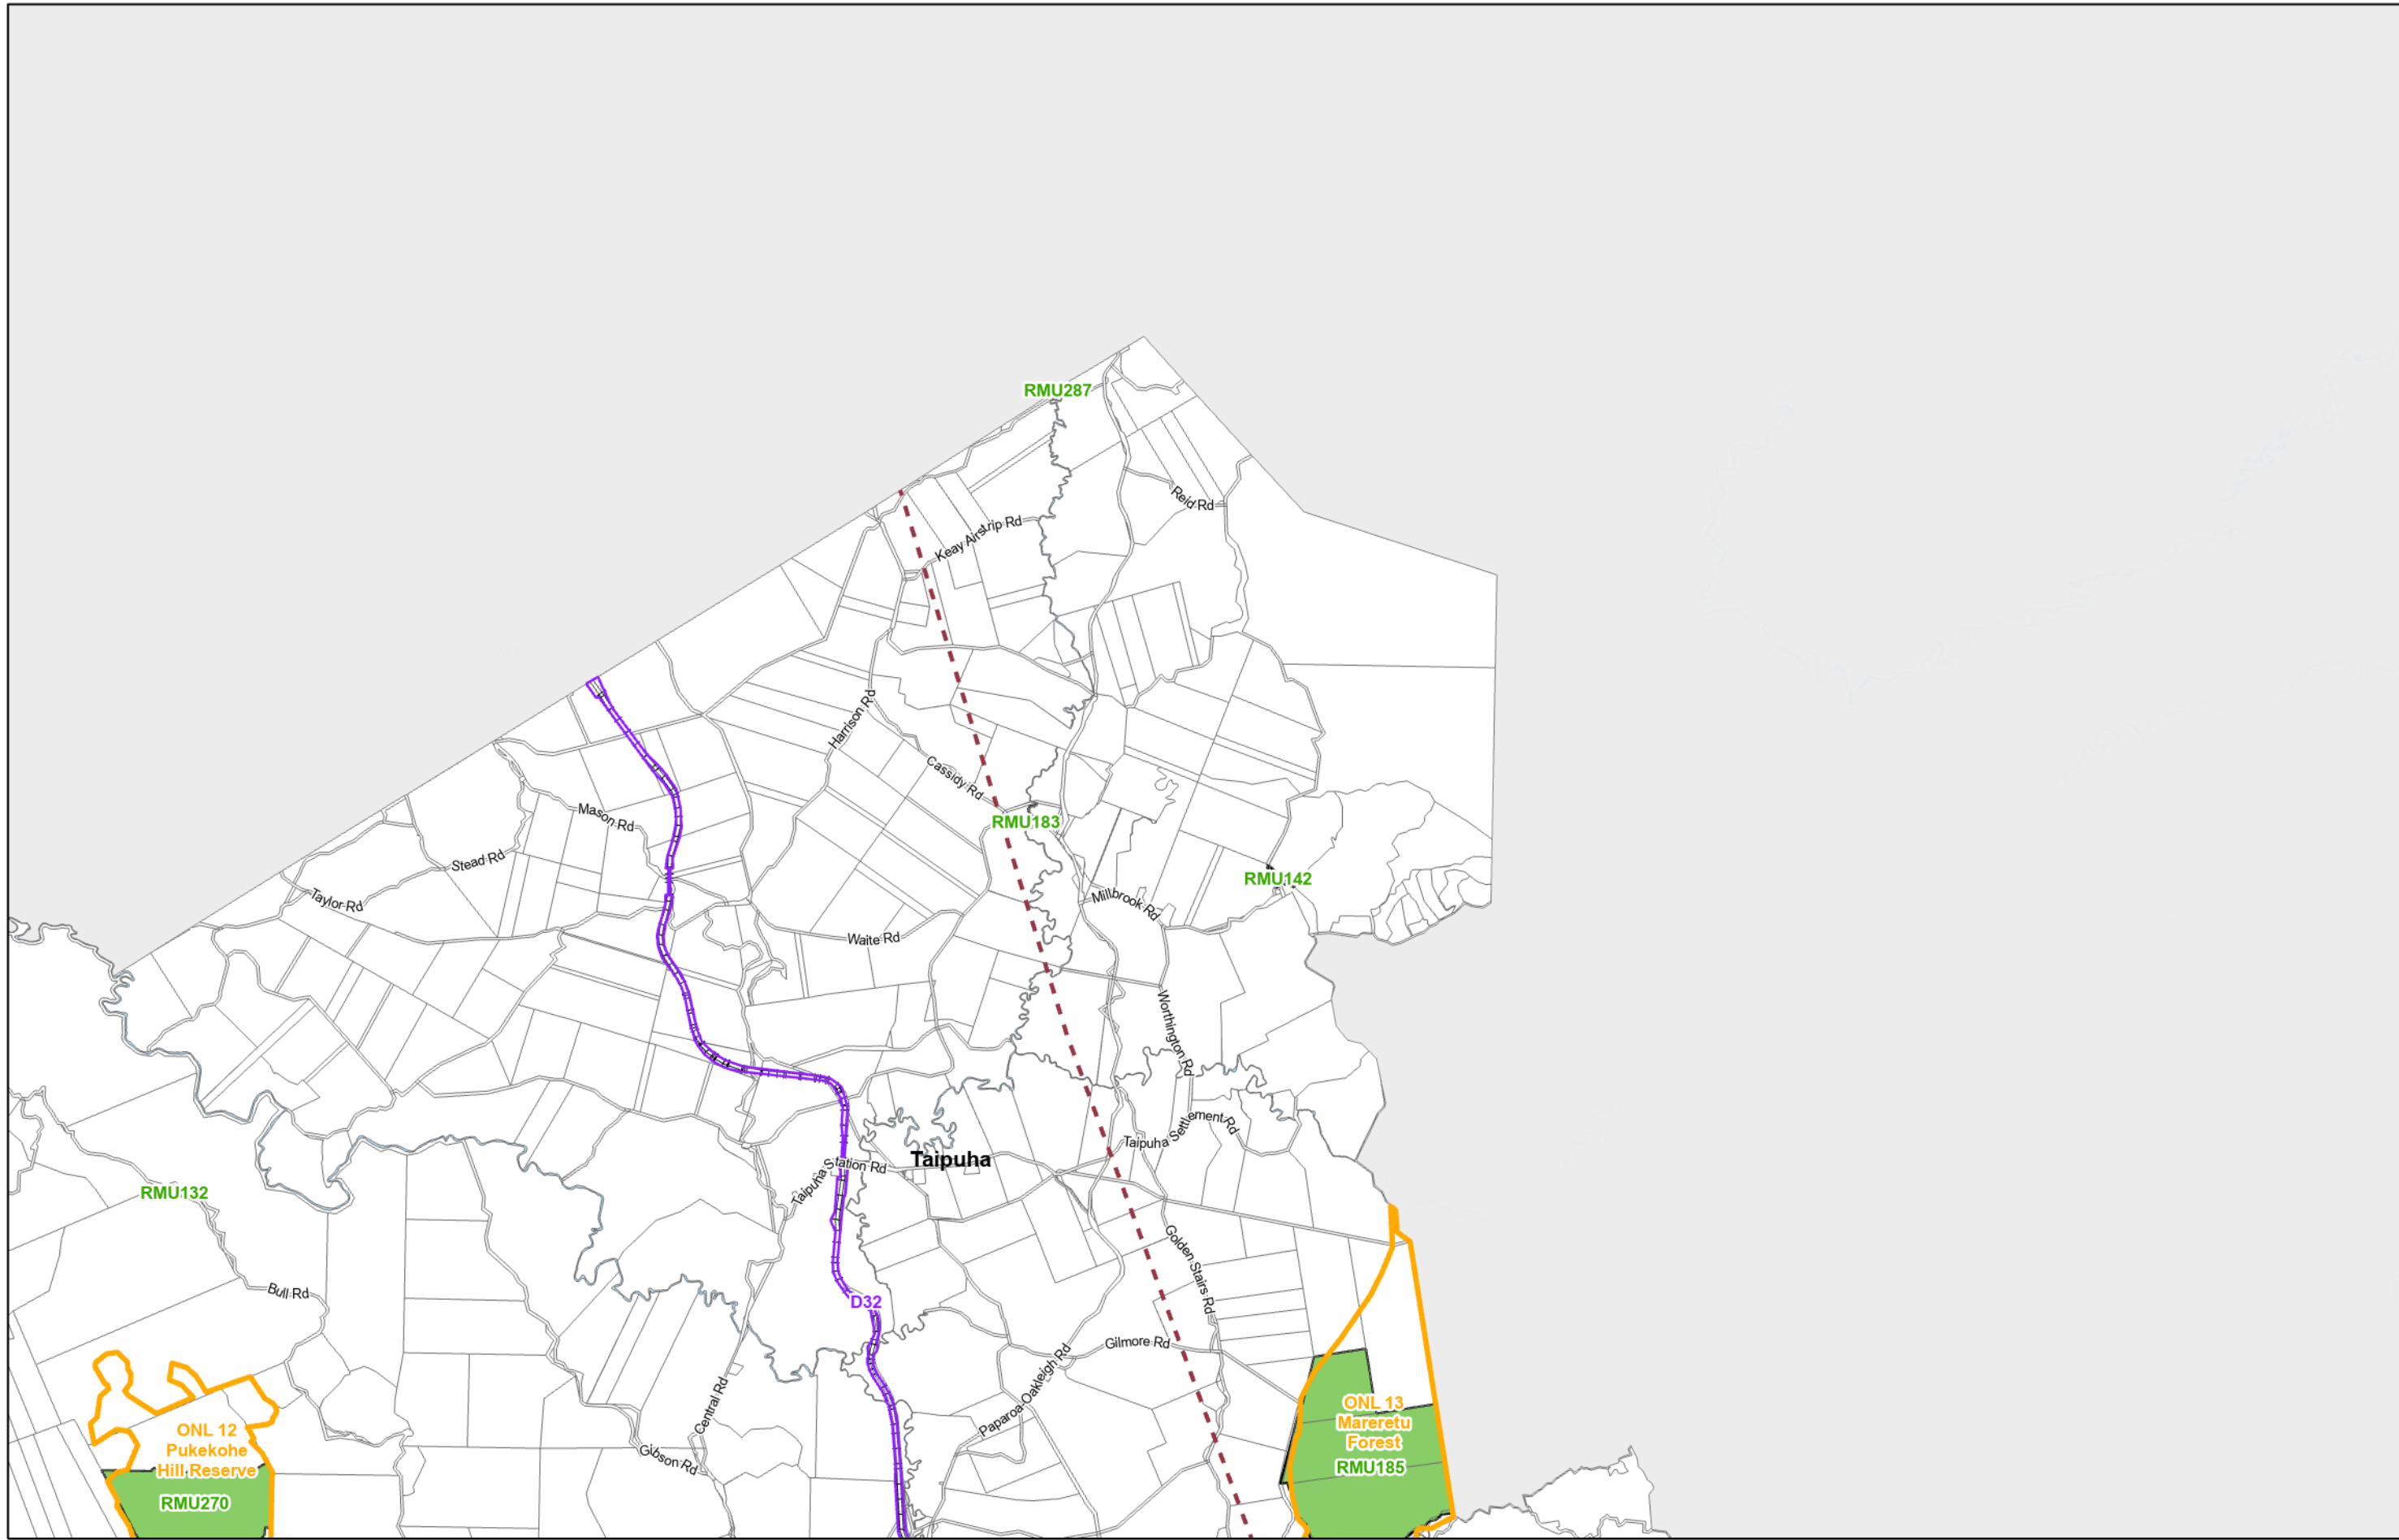

(C) Crown Copyright Reserved.

KAIPARA DISTRICT PLAN - OPERATIVE NOVEMBER 2013

Map Series Two Sites, Features and Units