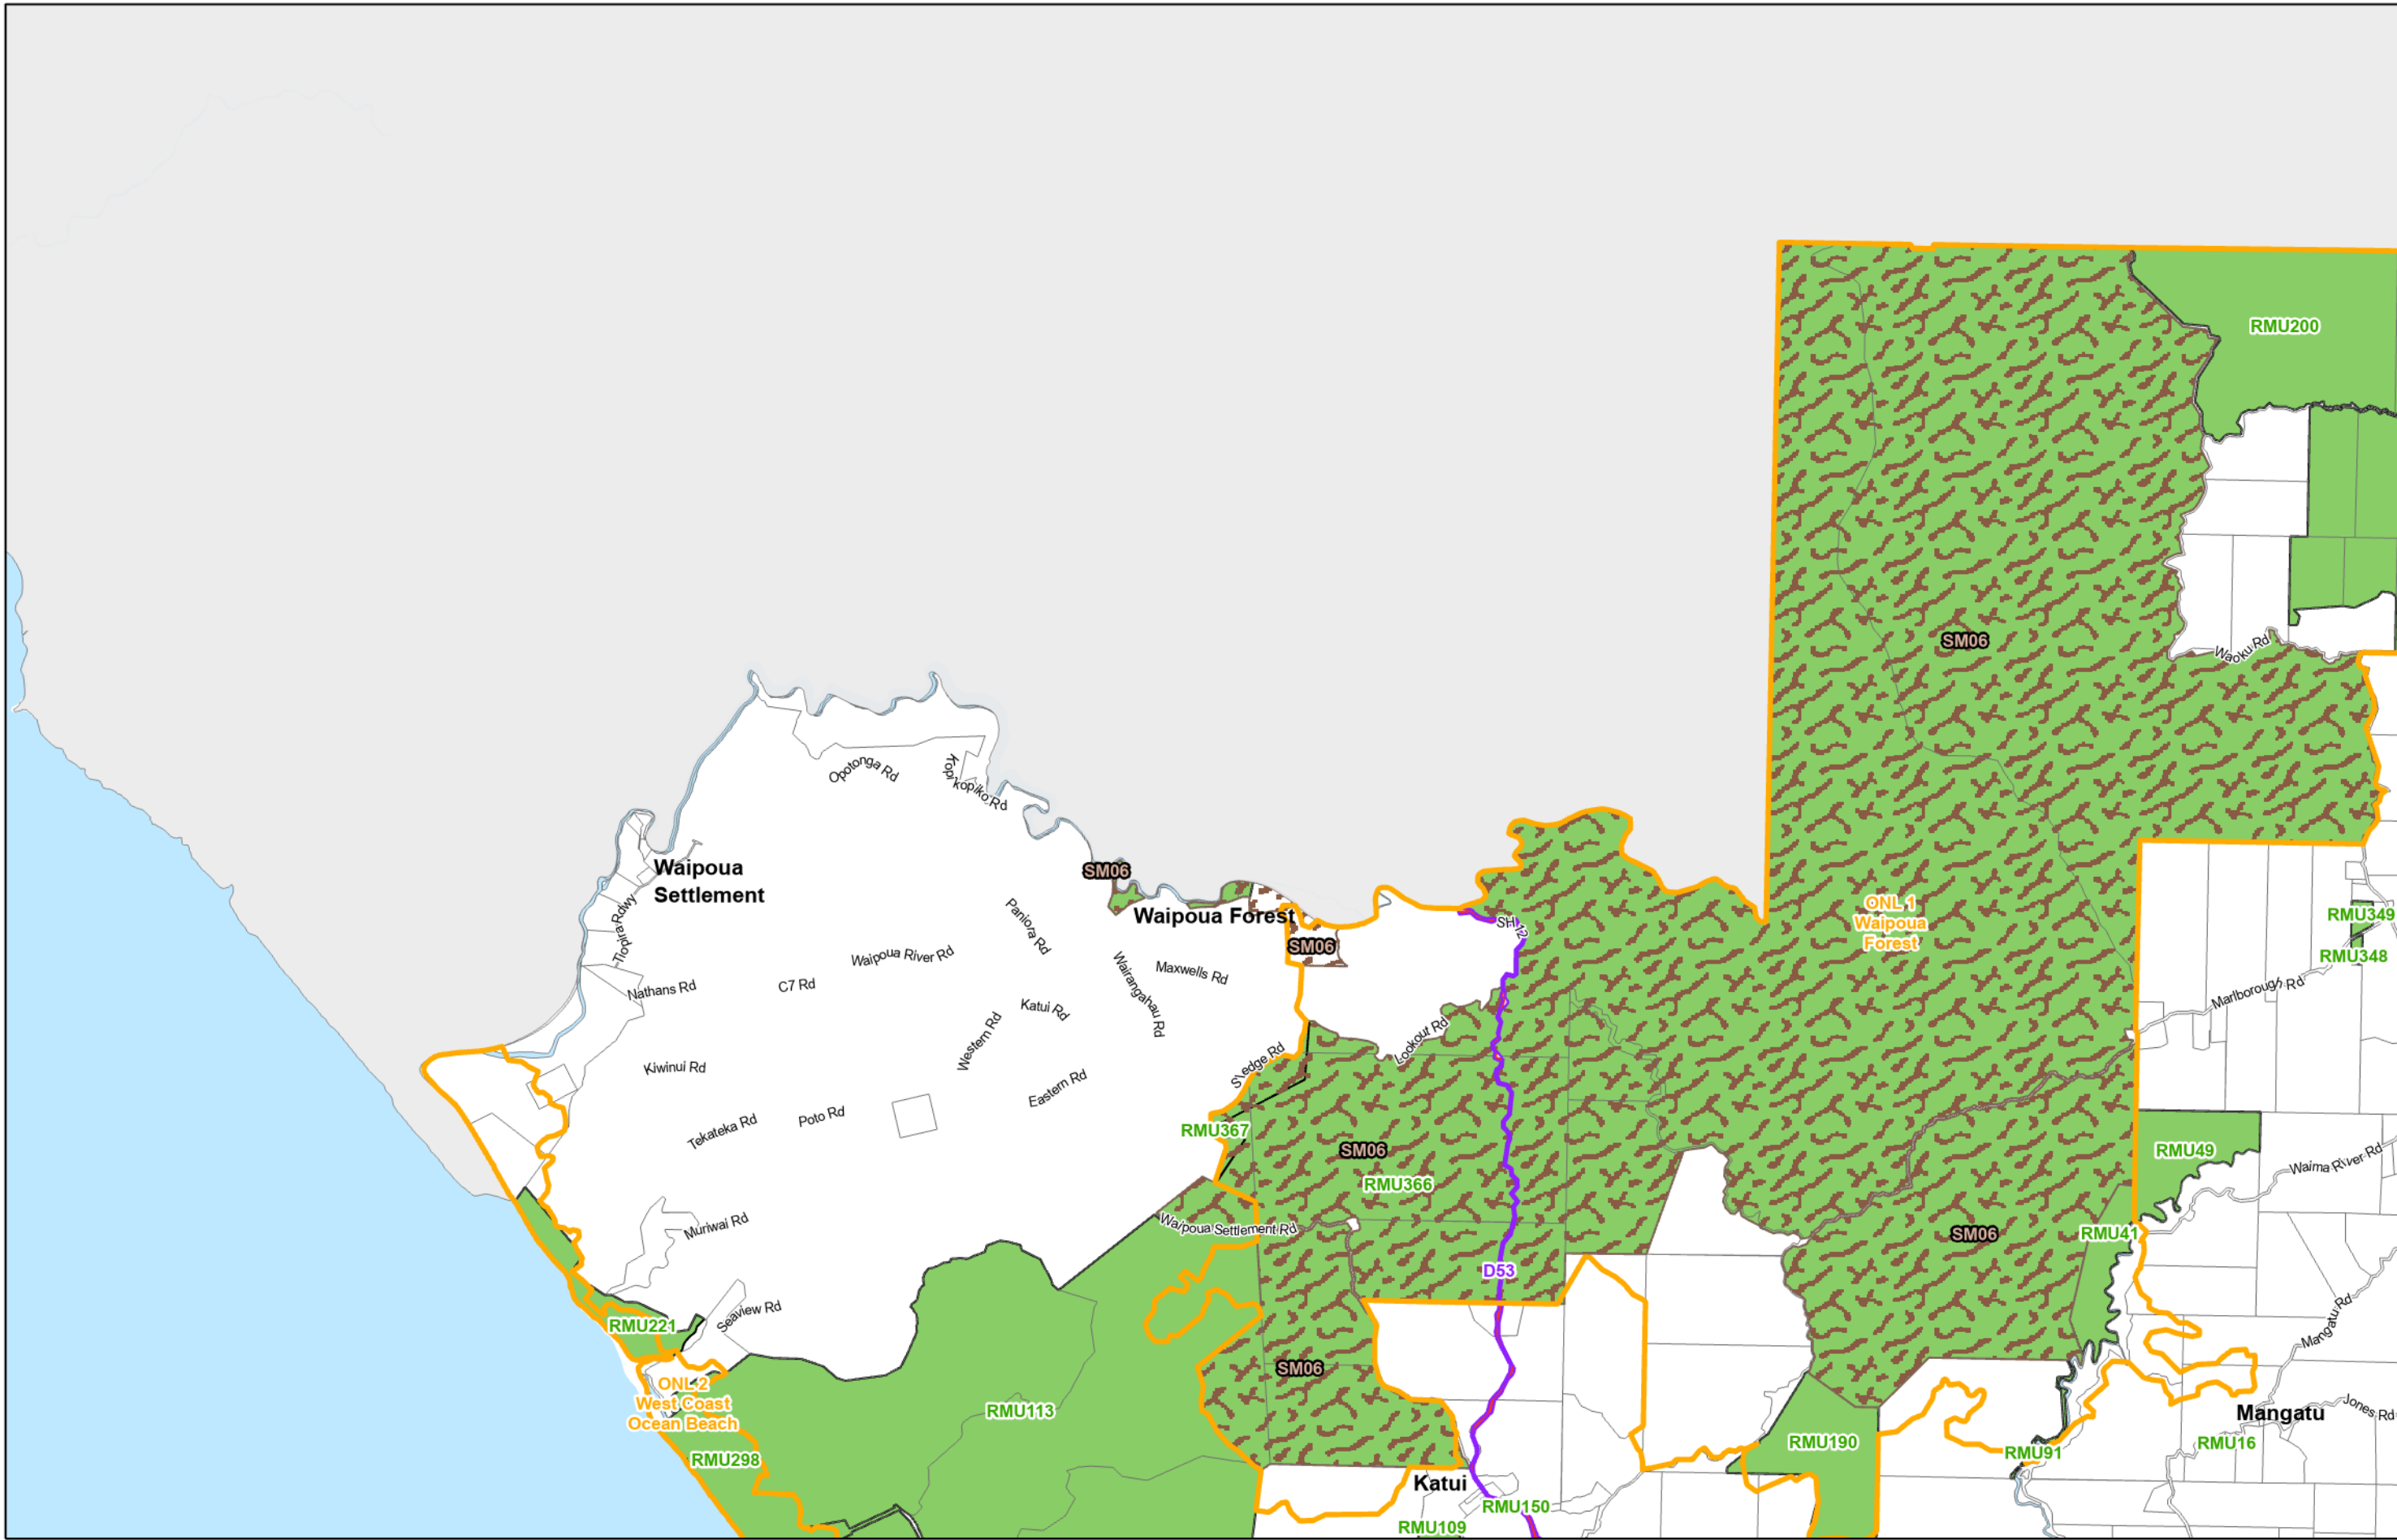

All Maps

-  State Highway
-  Railway
-  Bridge or Causeway
-  Unformed Road
-  Sea, Lakes and Rivers
-  Parcel Boundary

Map Series One - Land Use

-  Business: Commercial
-  Business: Industrial
-  Residential
-  Rural
-  Estuary Estates
-  Trifecta Development Area
-  Mangawhai Hills Development Area
-  Maori Purpose: Maori Land
-  Maori Purpose: Treaty Settlement Land
-  8m Height Restriction
-  East Coast Overlay
-  Harbour Overlay
-  Kai Iwi Lakes Overlay
-  West Coast Overlay
-  Estuary Estates Structure Plan
-  Trifecta Development Area Plan
-  Awakino Precinct Plan
-  Cove Road North Precinct Plan
-  Mangawhai Hills Development Area Plan

Map Series Two - Sites, Features and Units

-  Heritage Resource
-  Notable Tree
-  Maungaturoto Dairy Factory Wastewater Pipeline
-  110-220 kV Electricity Transmission Line
-  50 kV Electricity Transmission Line
-  Designation Areas
-  Outstanding Natural Landscape
-  Reserve Management Units
-  Areas of Significance to Maori
-  Maungaturoto Dairy Factory Noise Contour Boundary (45dBA leq)
-  Estuary Estates Structure Plan
-  Trifecta Development Area Plan
-  Awakino Precinct Plan
-  Cove Road North Precinct Plan
-  Mangawhai Hills Development Area Plan