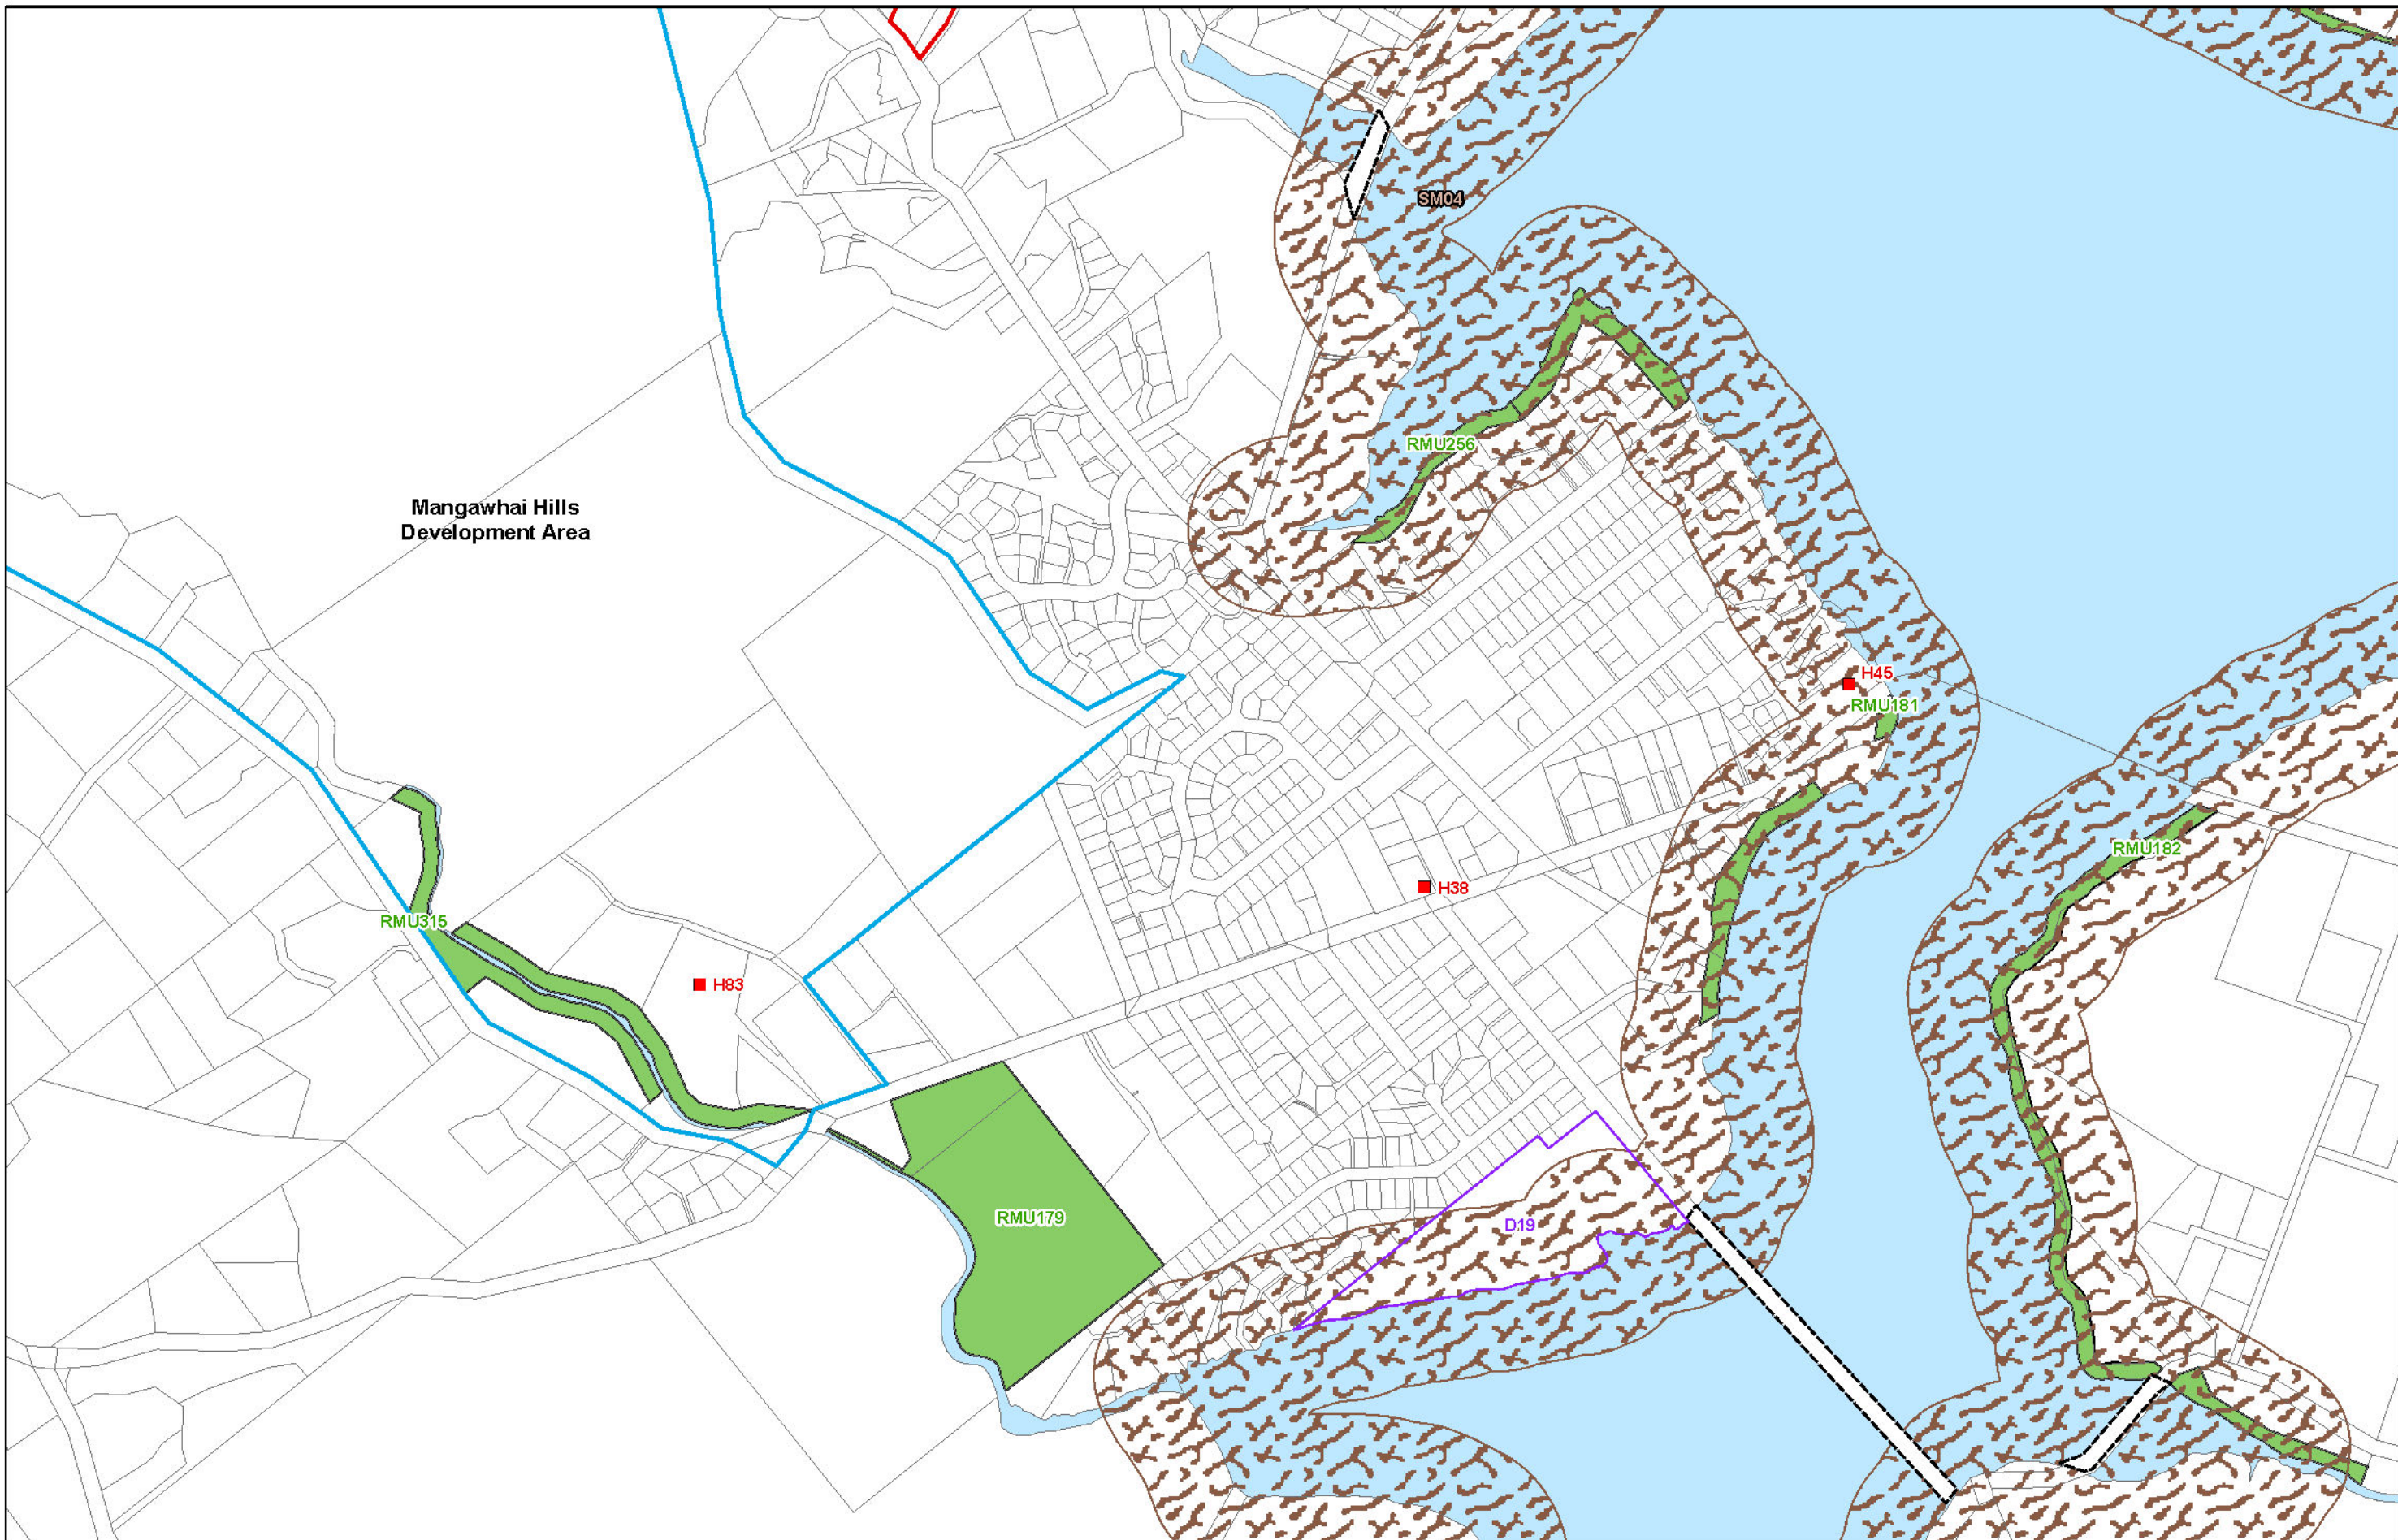

(C) Crown Copyright Reserved.
Transpower New Zealand makes no representations about the suitability of any information supplied to Kaipara District Council for any purpose. All intellectual property rights in this Database layer and the data in it belong exclusively to Transpower. While all reasonable efforts have been made to ensure that up-to-date information is provided to Kaipara District Council, Transpower New Zealand accepts no responsibility for any errors, omissions or inaccuracies in the information.
Cadastre from 19 March 2021.

KAIPARA DISTRICT PLAN
Map Series Two
Sites, Features and Units Mangawhai