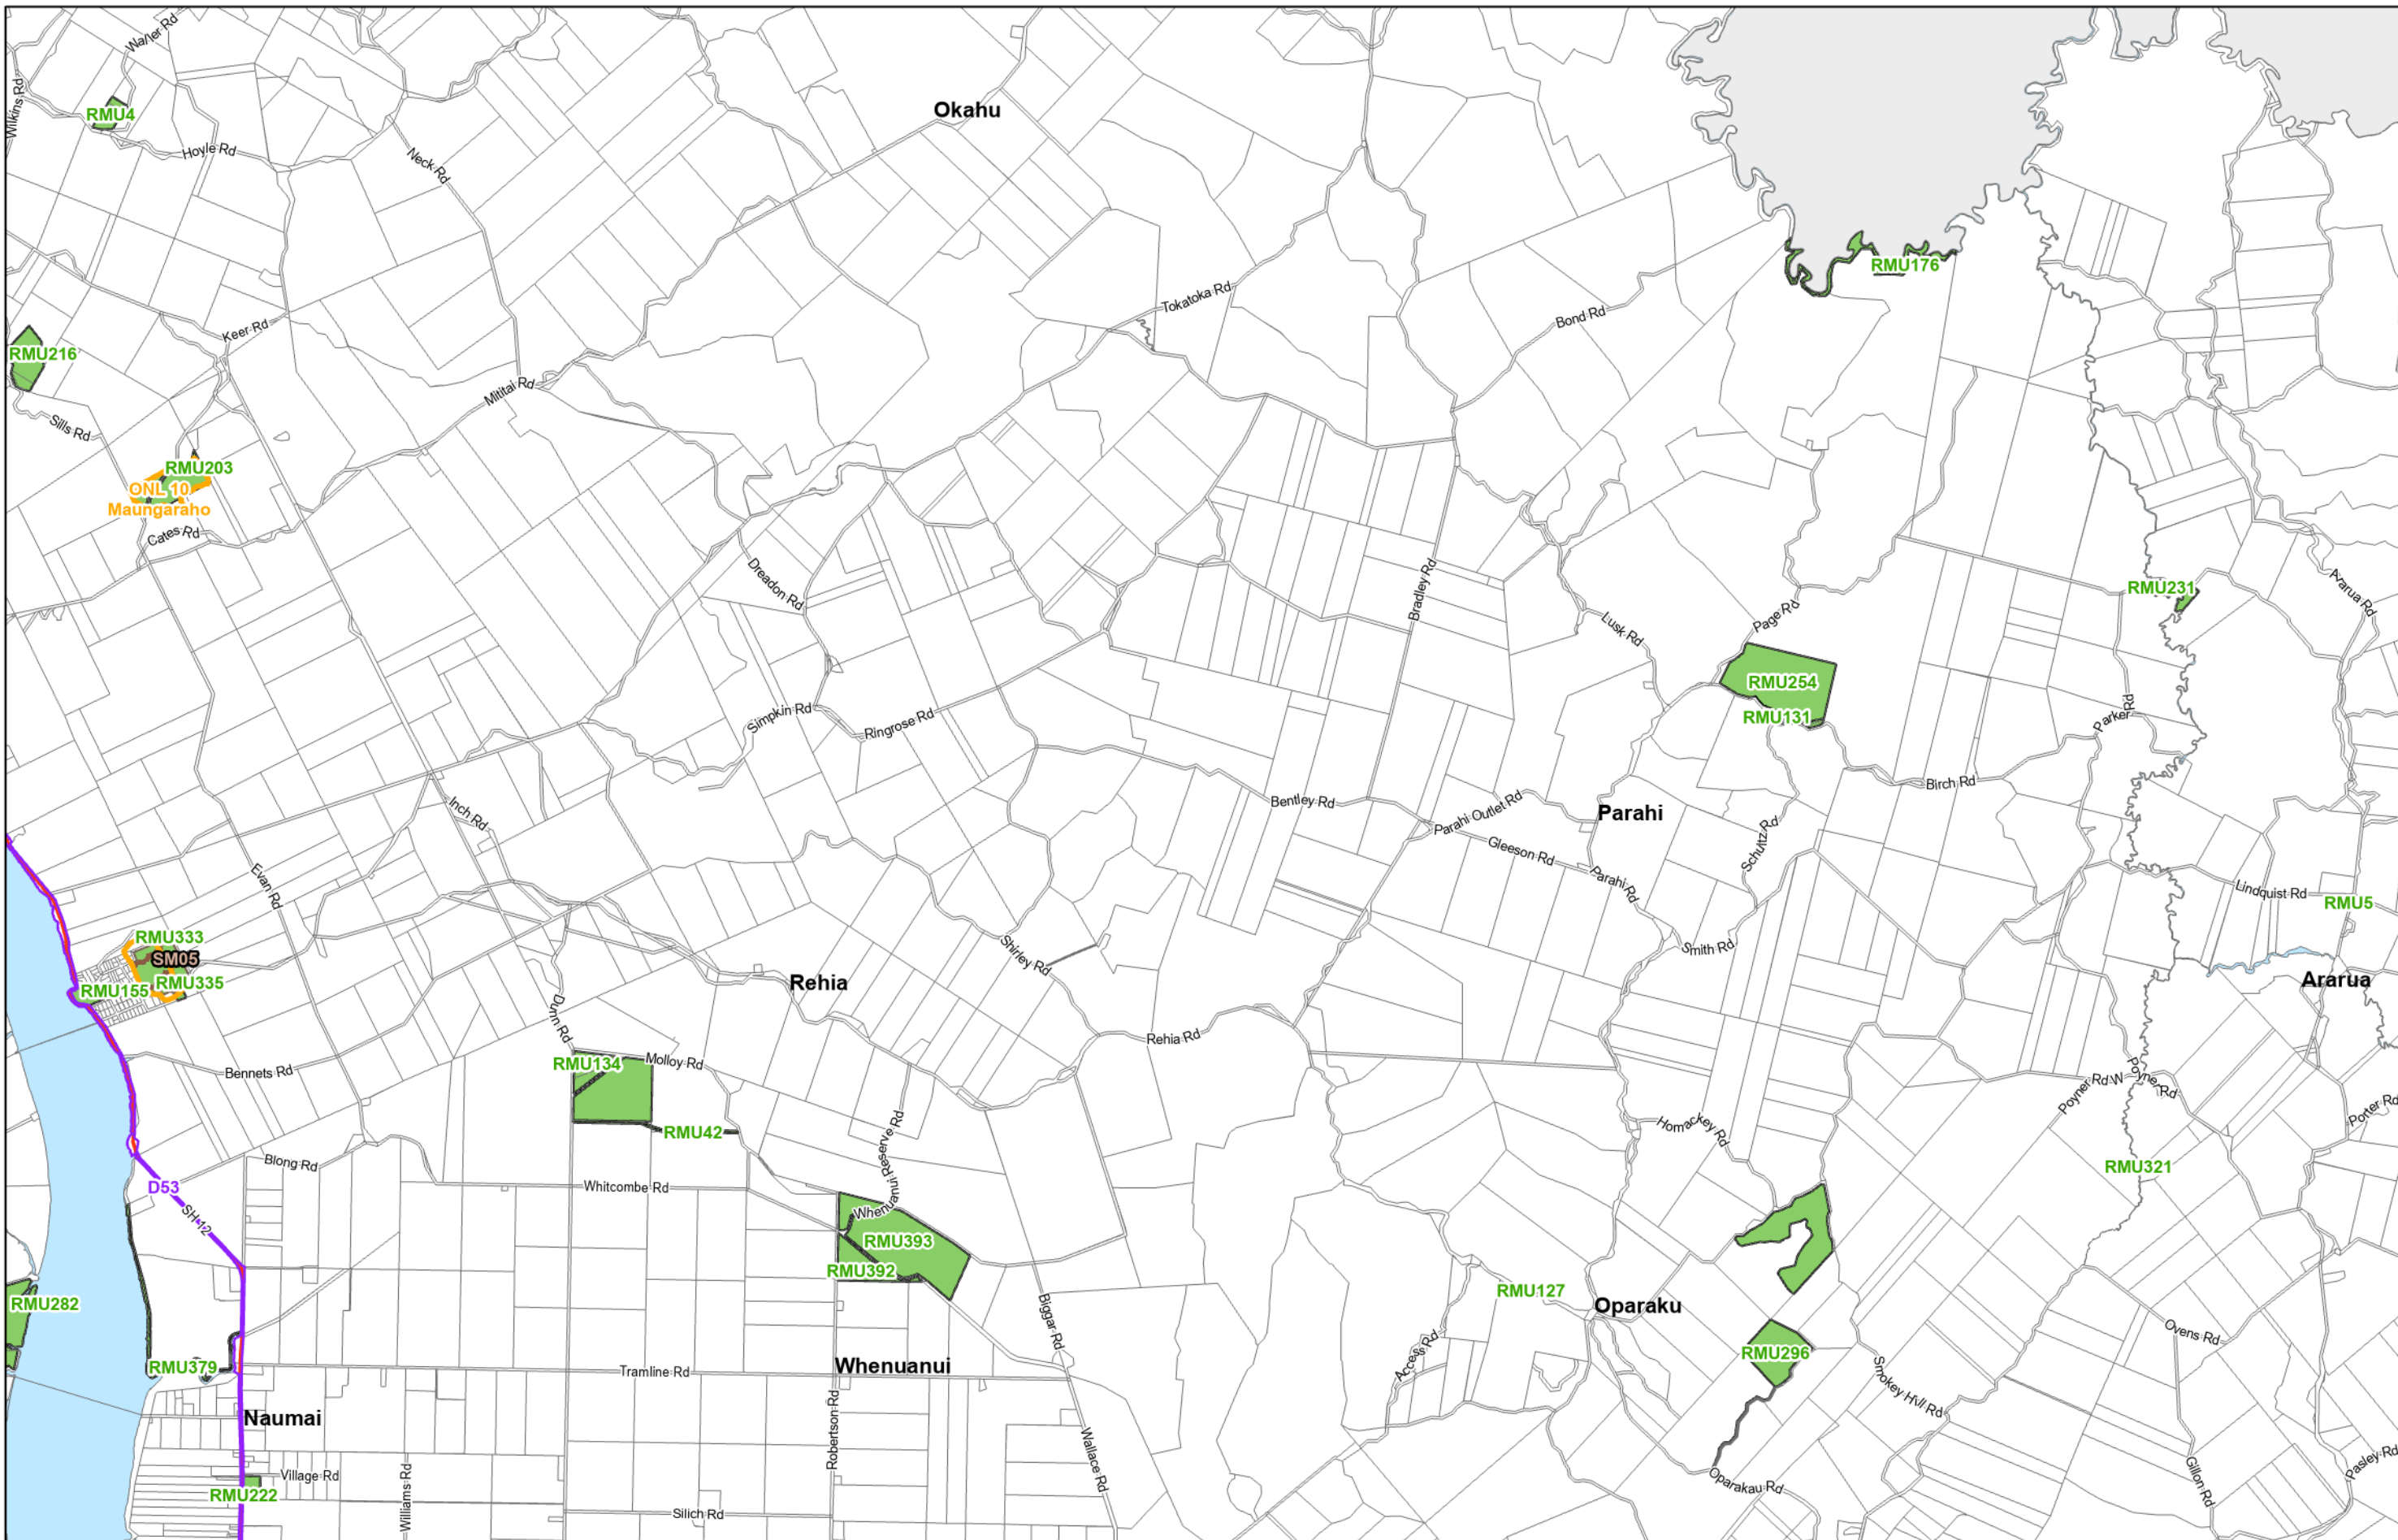

(C) Crown Copyright Reserved.
Transpower New Zealand makes no representations about the suitability of any information supplied to Kaipara District Council for any purpose. All intellectual property rights in this Database layer and the data in it belong exclusively to Transpower. While all reasonable efforts have been made to ensure that up-to-date information is provided to Kaipara District Council, Transpower New Zealand accepts no responsibility for any errors, omissions or inaccuracies in the information.
Cadastre from 19 March 2021.

KAIPARA DISTRICT PLAN - OPERATIVE NOVEMBER 2013

Map Series Two
Sites, Features and Units