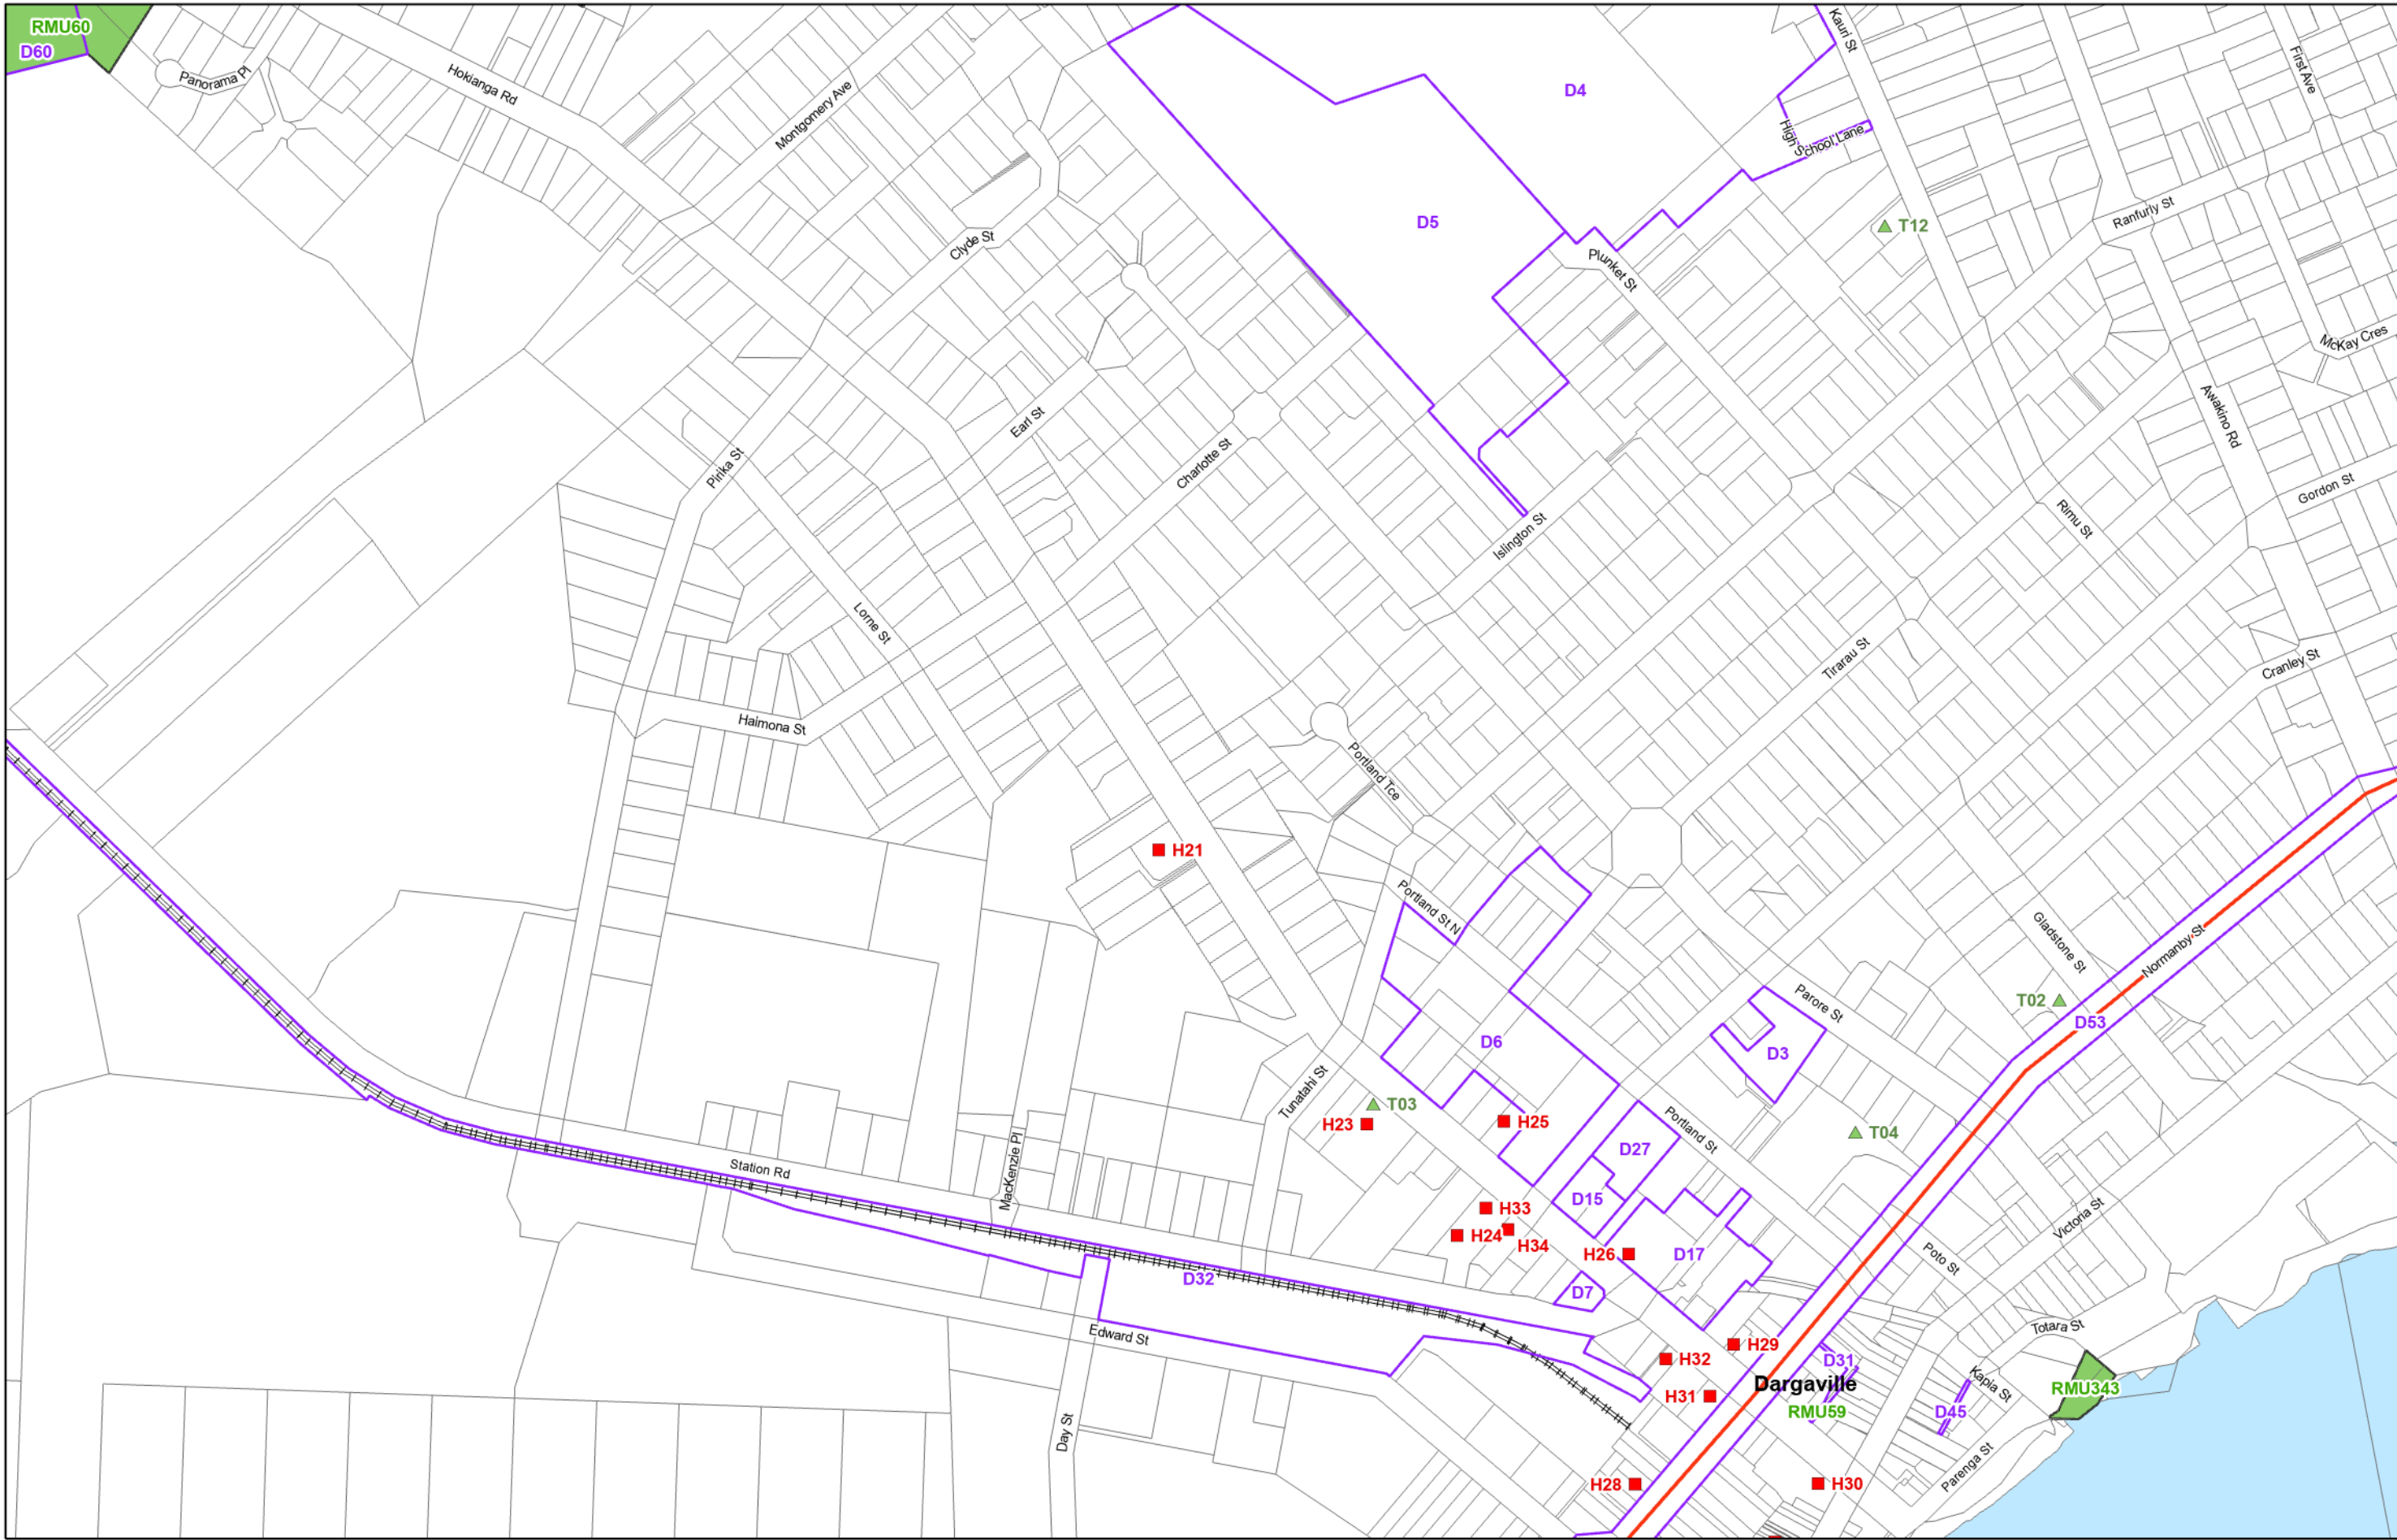

(C) Crown Copyright Reserved.
Transpower New Zealand makes no representations about the suitability of any information supplied to Kaipara District Council for any purpose. All intellectual property rights in this Database layer and the data in it belong exclusively to Transpower. While all reasonable efforts have been made to ensure that up-to-date information is provided to Kaipara District Council, Transpower New Zealand accepts no responsibility for any errors, omissions or inaccuracies in the information.
Cadastre from 19 March 2021.

KAIPARA DISTRICT PLAN - OPERATIVE NOVEMBER 2013
Map Series Two
Sites, Features and Units Dargaville