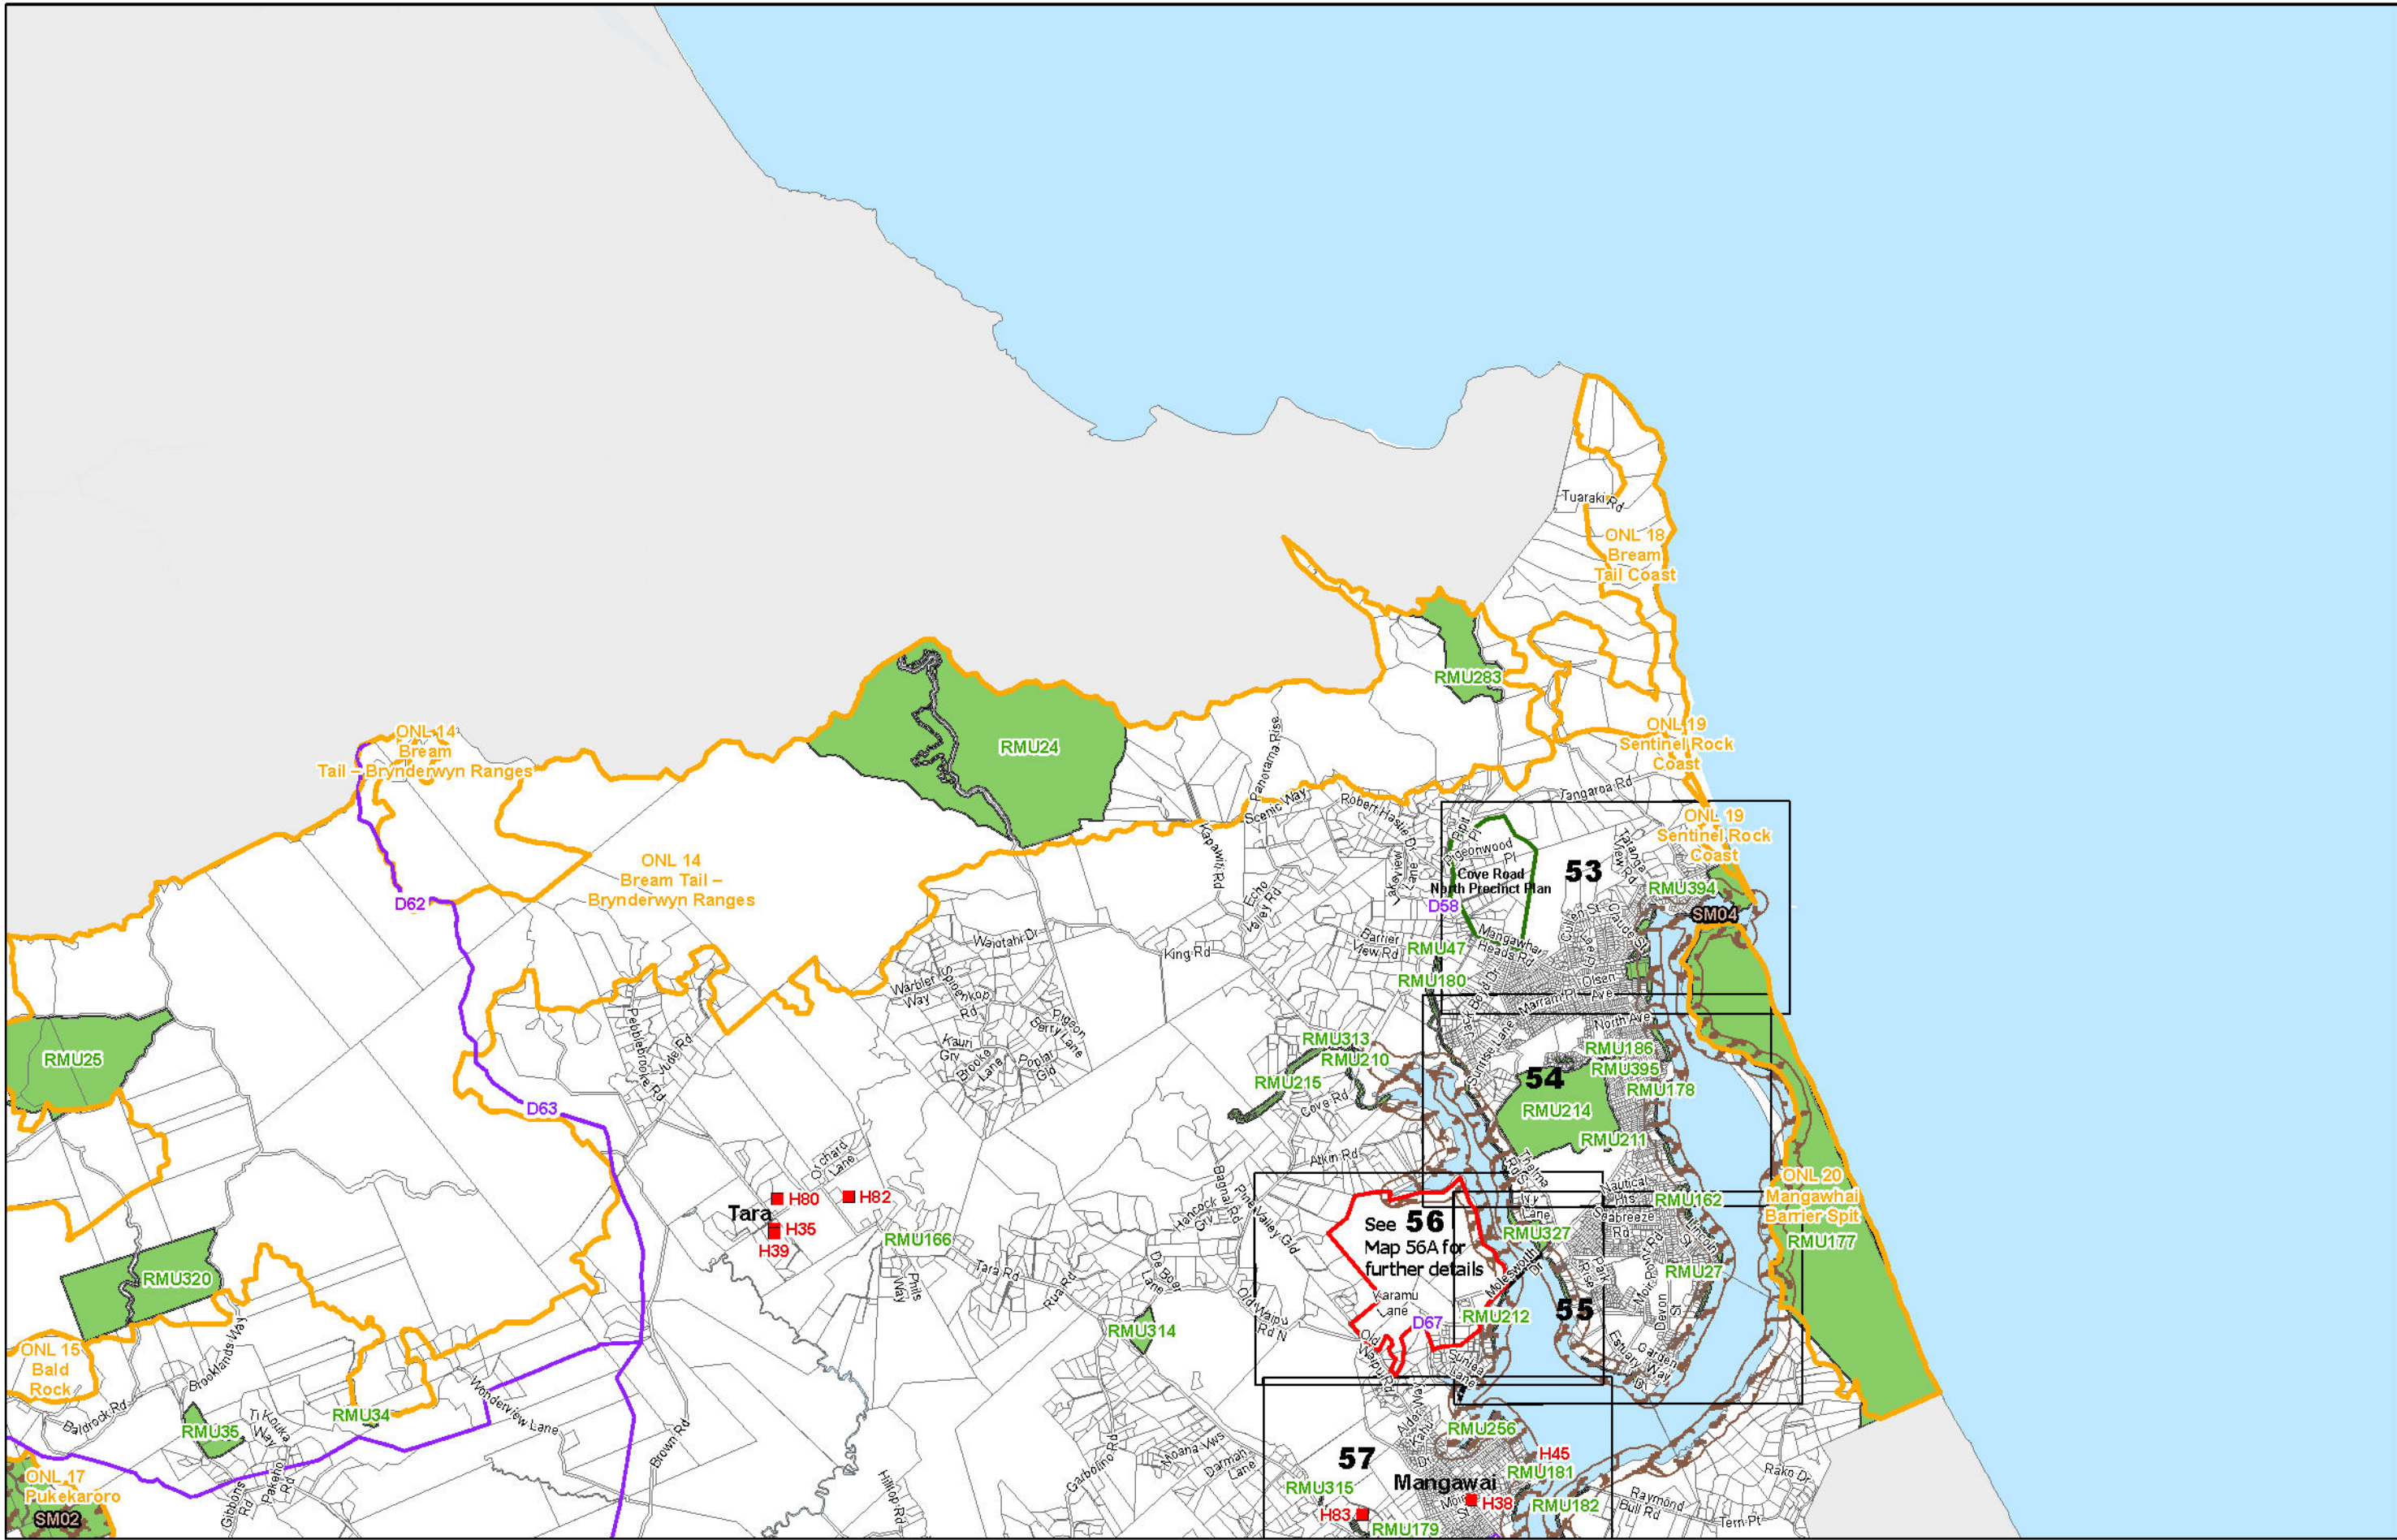

(C) Crown Copyright Reserved.

Transpower New Zealand makes no representations about the suitability of any information supplied to Kaipara District Council for any purpose. All intellectual property rights in this Database layer and the data in it belong exclusively to Transpower. While all reasonable efforts have been made to ensure that up-to-date information is provided to Kaipara District Council, Transpower New Zealand accepts no responsibility for any errors, omissions or inaccuracies in the information.

Cadastre from 19 March 2021.

KAIPARA DISTRICT PLAN

Map Series Two

Sites, Features and Units