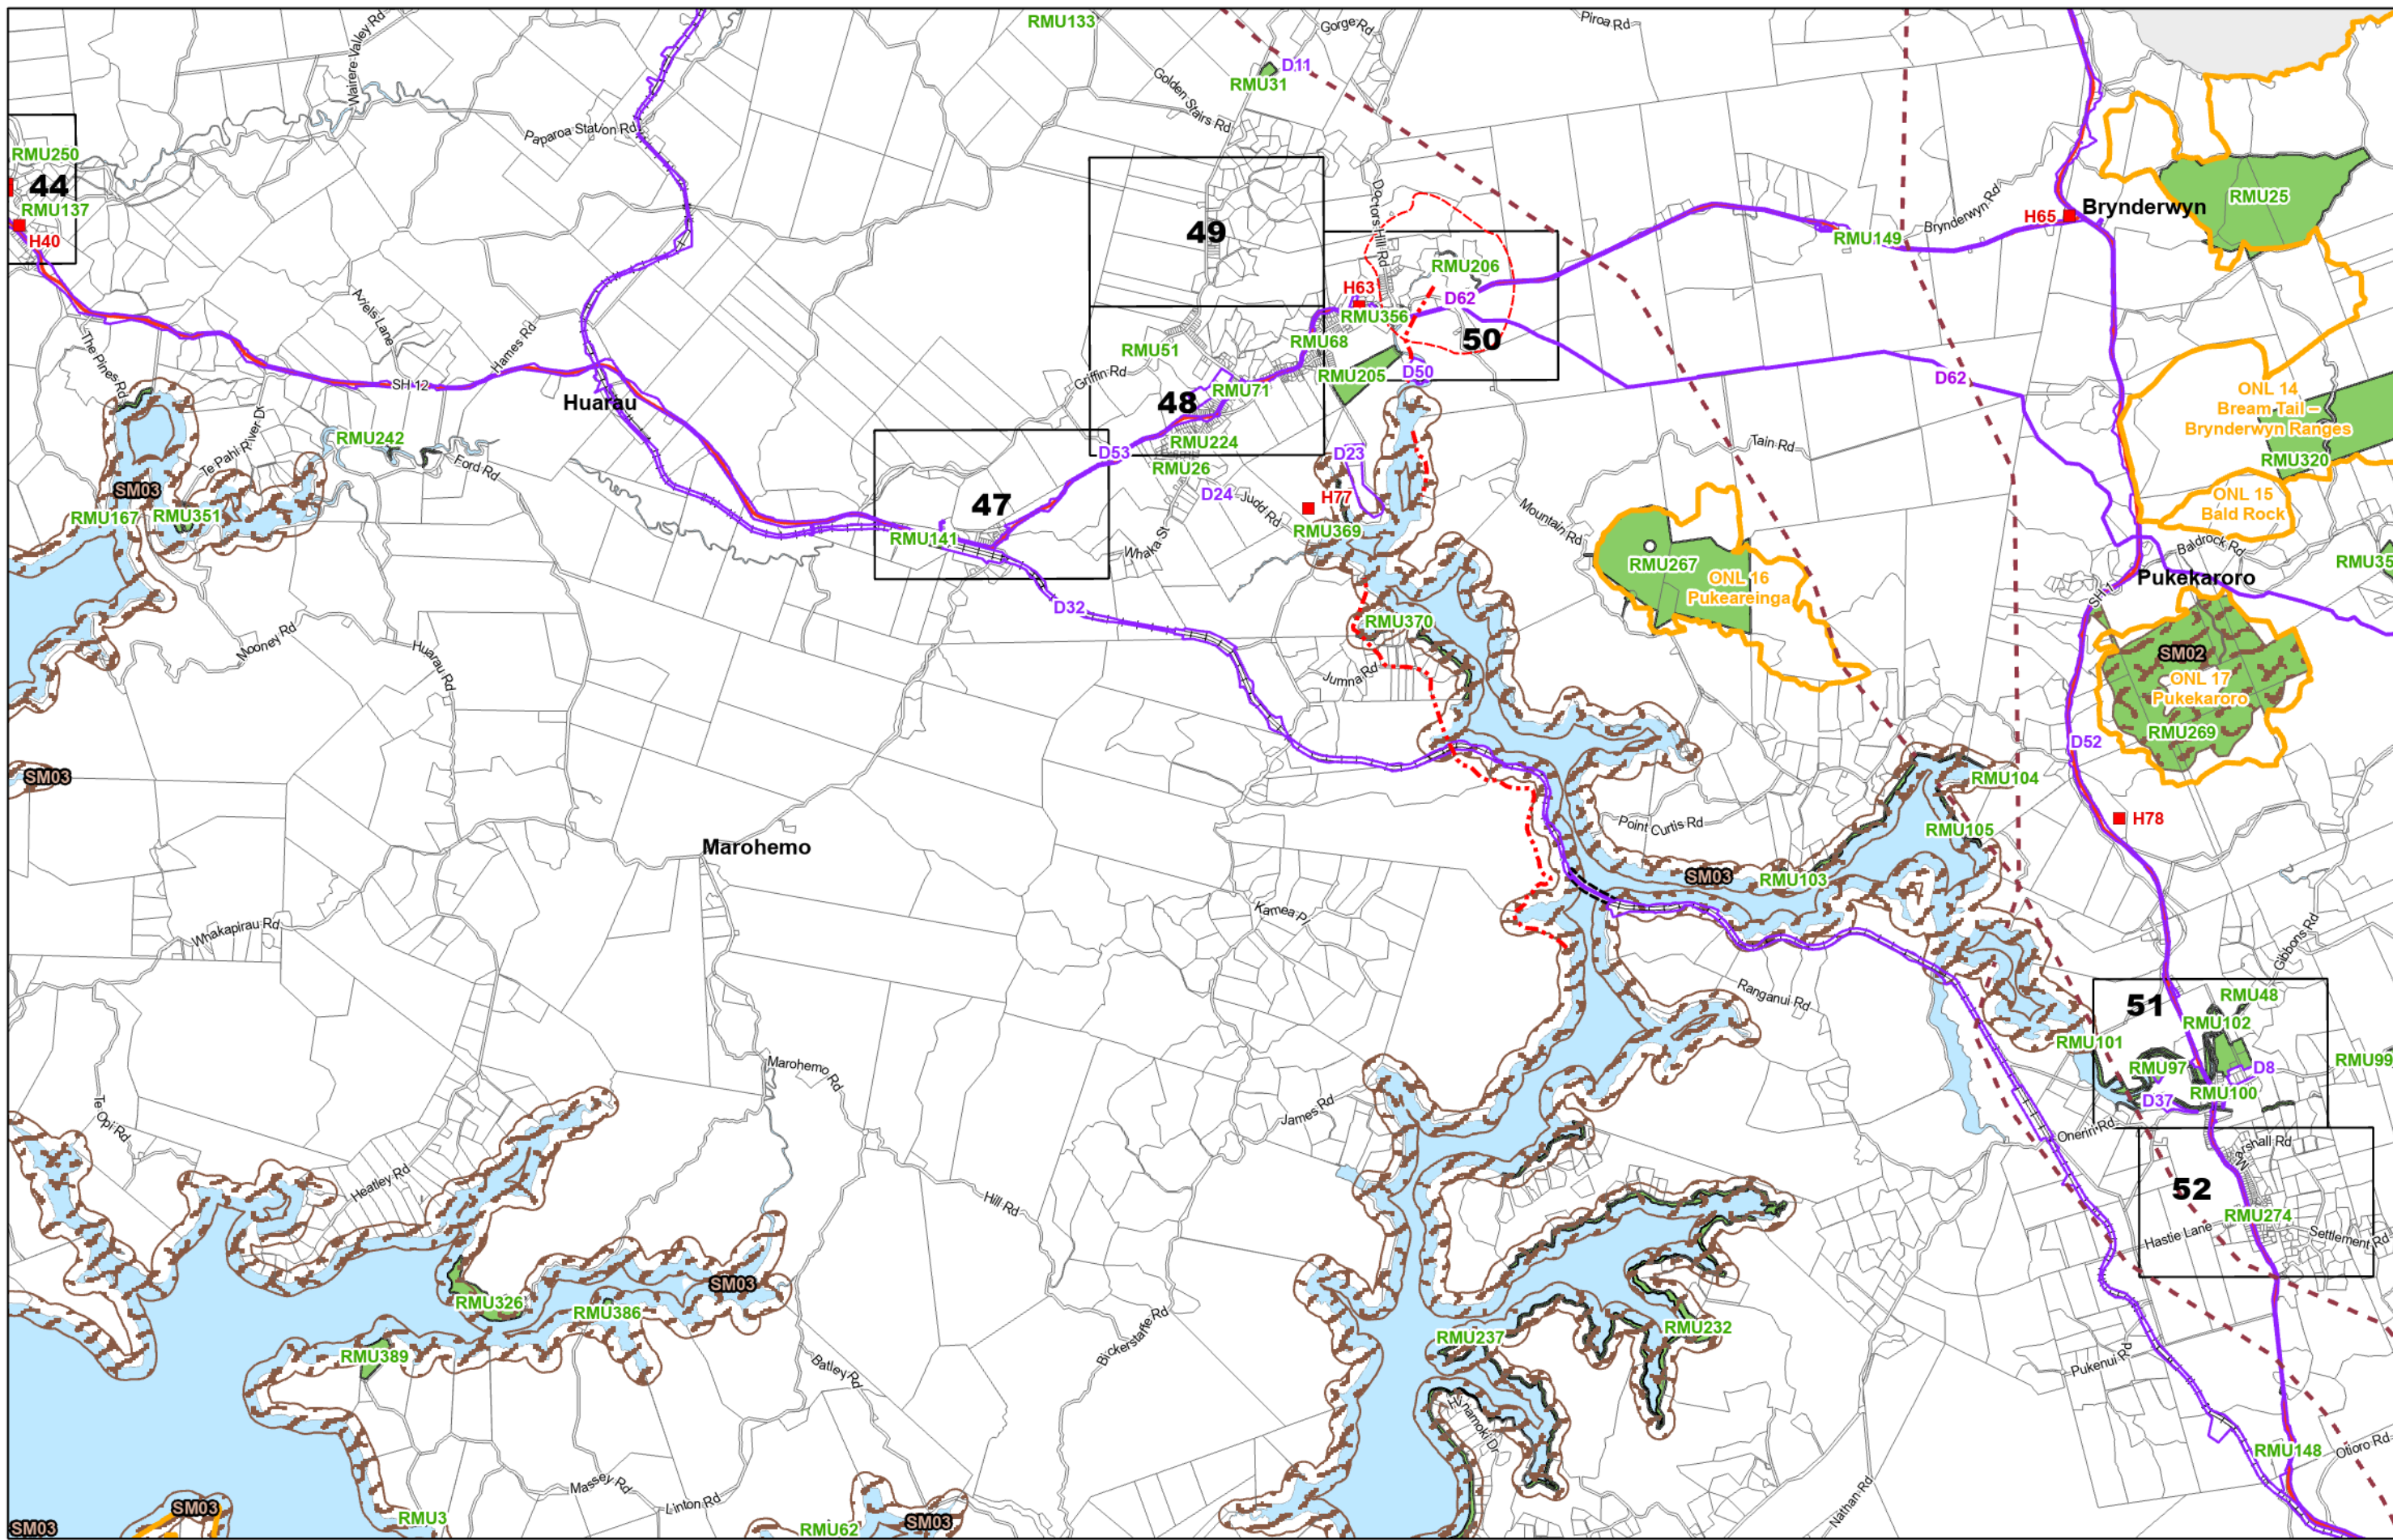

(C) Crown Copyright Reserved.

KAIPARA DISTRICT PLAN - OPERATIVE NOVEMBER 2013

Map Series Two Sites, Features and Units