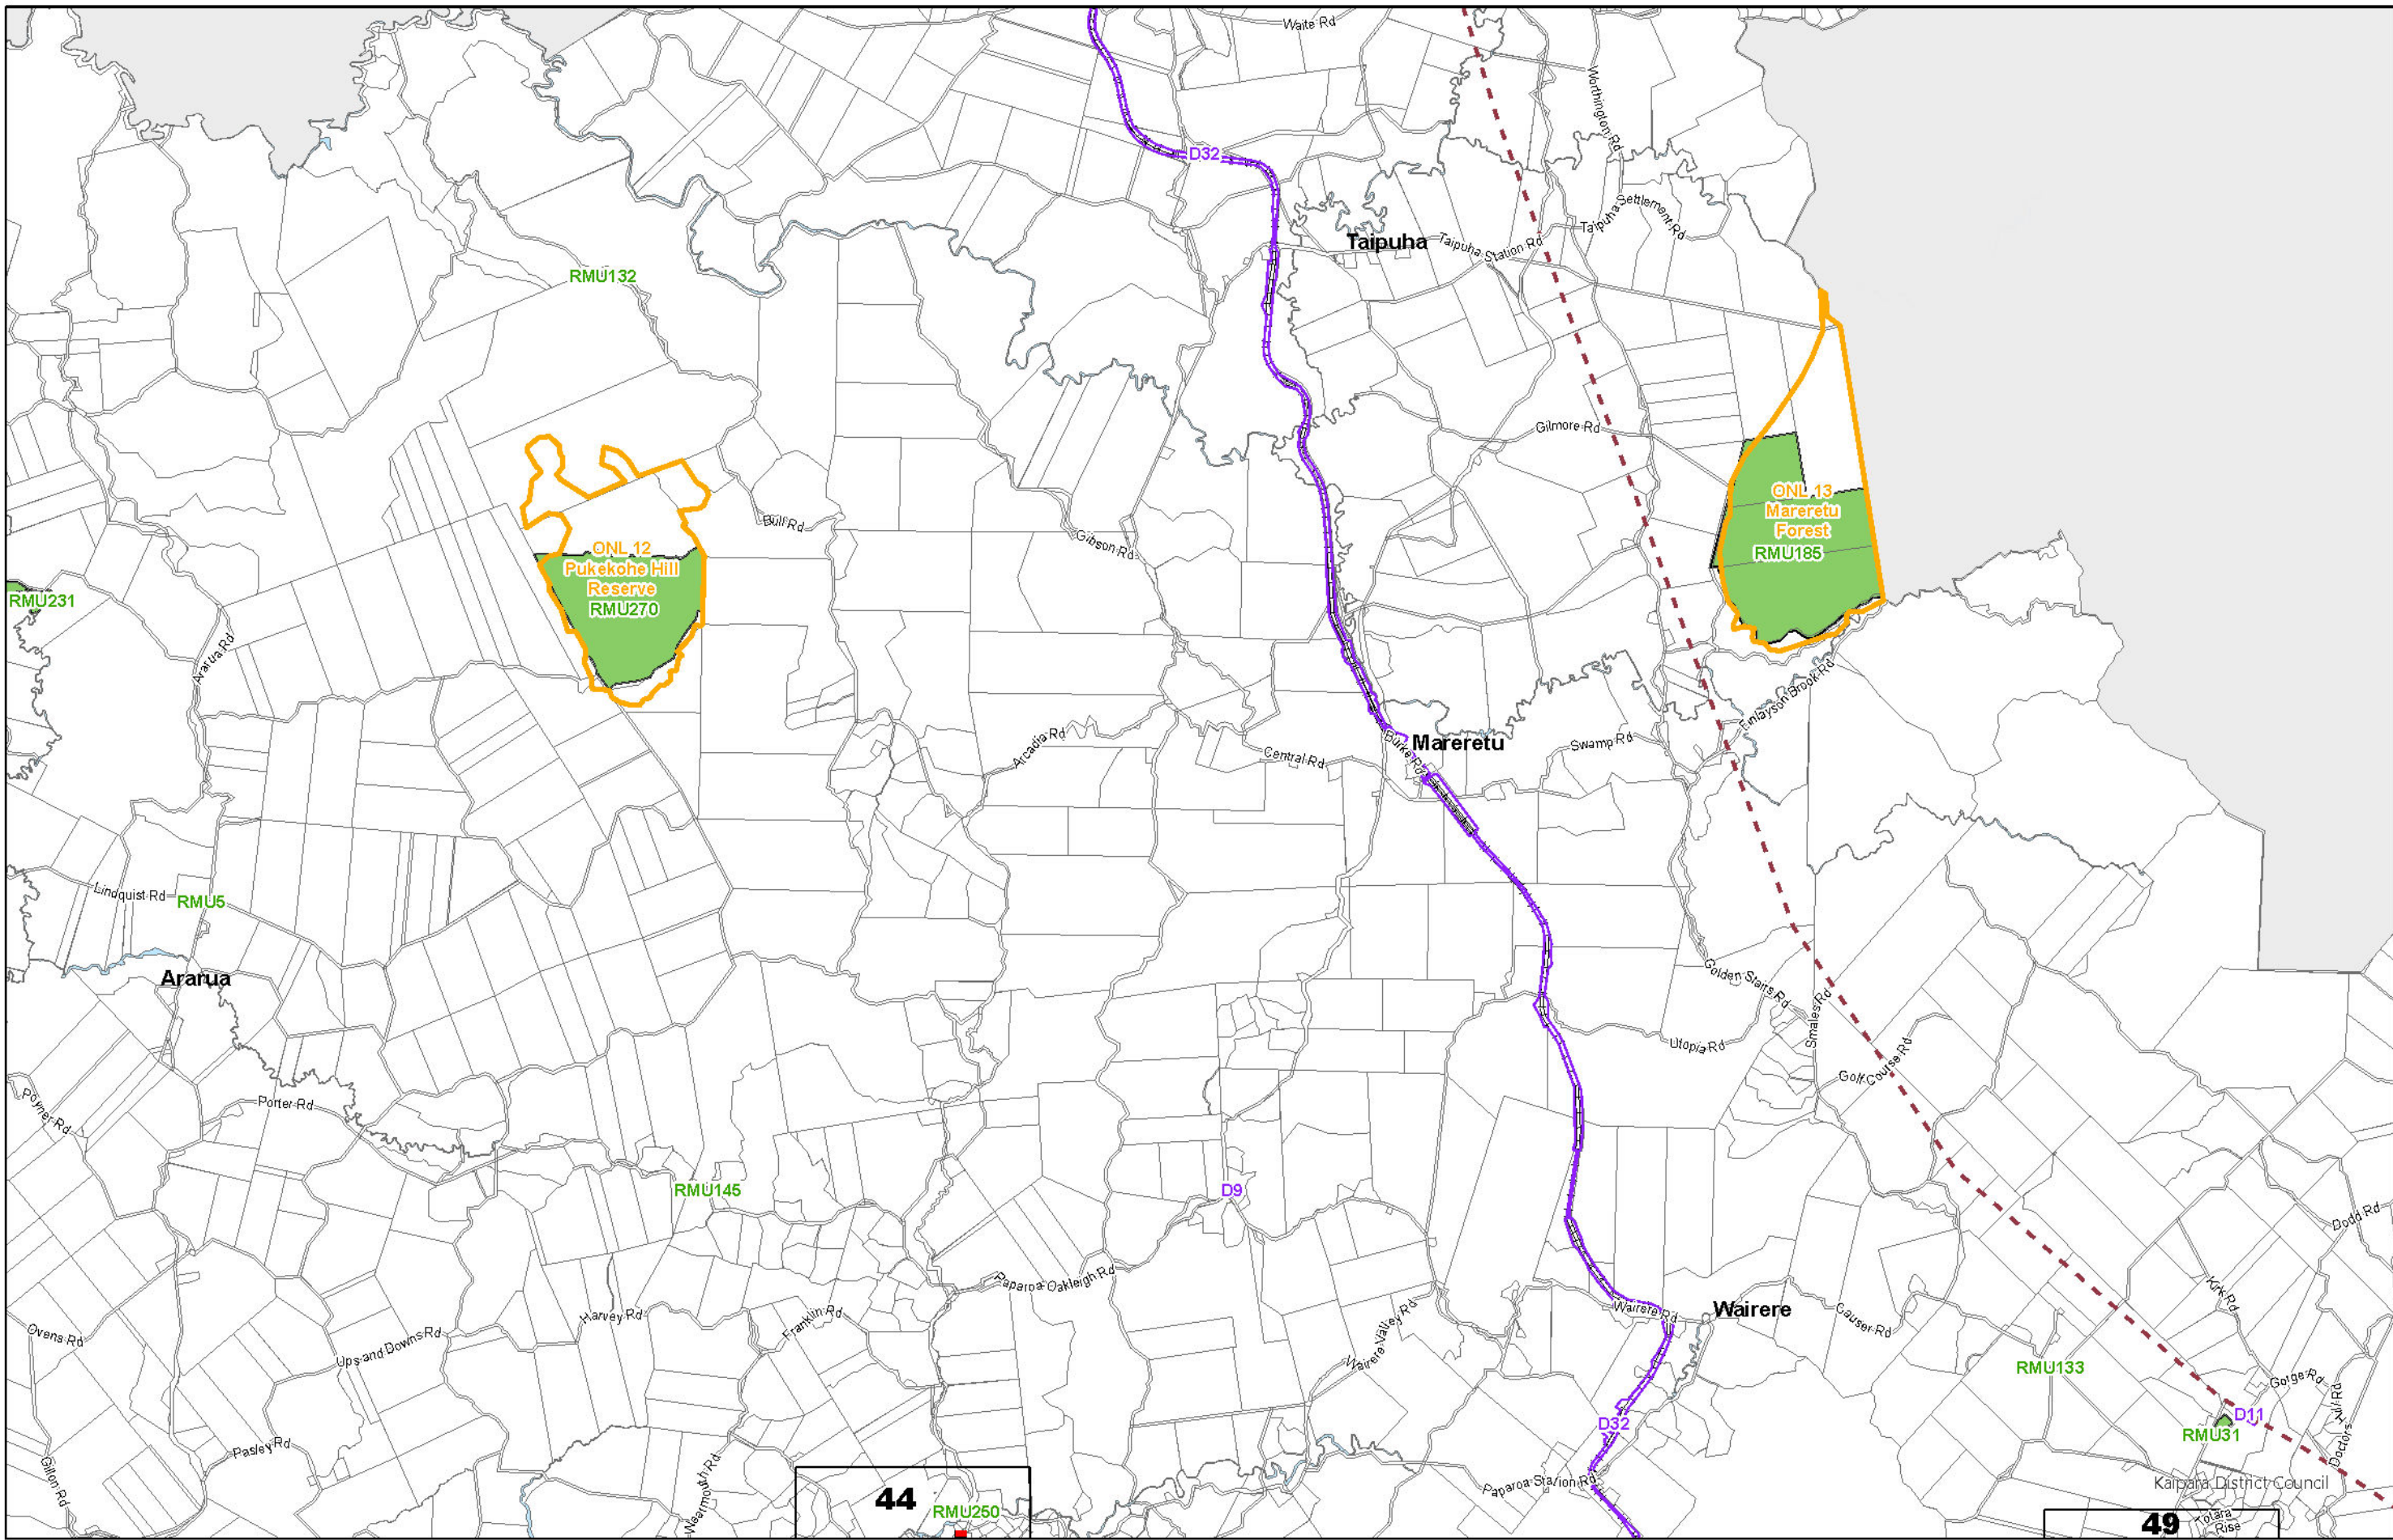

(C) Crown Copyright Reserved.
Transpower New Zealand makes no representations about the suitability of any information supplied to Kaipara District Council for any purpose. All intellectual property rights in this Database layer and the data in it belong exclusively to Transpower. While all reasonable efforts have been made to ensure that up-to-date information is provided to Kaipara District Council, Transpower New Zealand accepts no responsibility for any errors, omissions or inaccuracies in the information.
Cadastre from 19 March 2021.

KAIPARA DISTRICT PLAN - OPERATIVE NOVEMBER 2013

**Map Series Two
Sites, Features and Units**