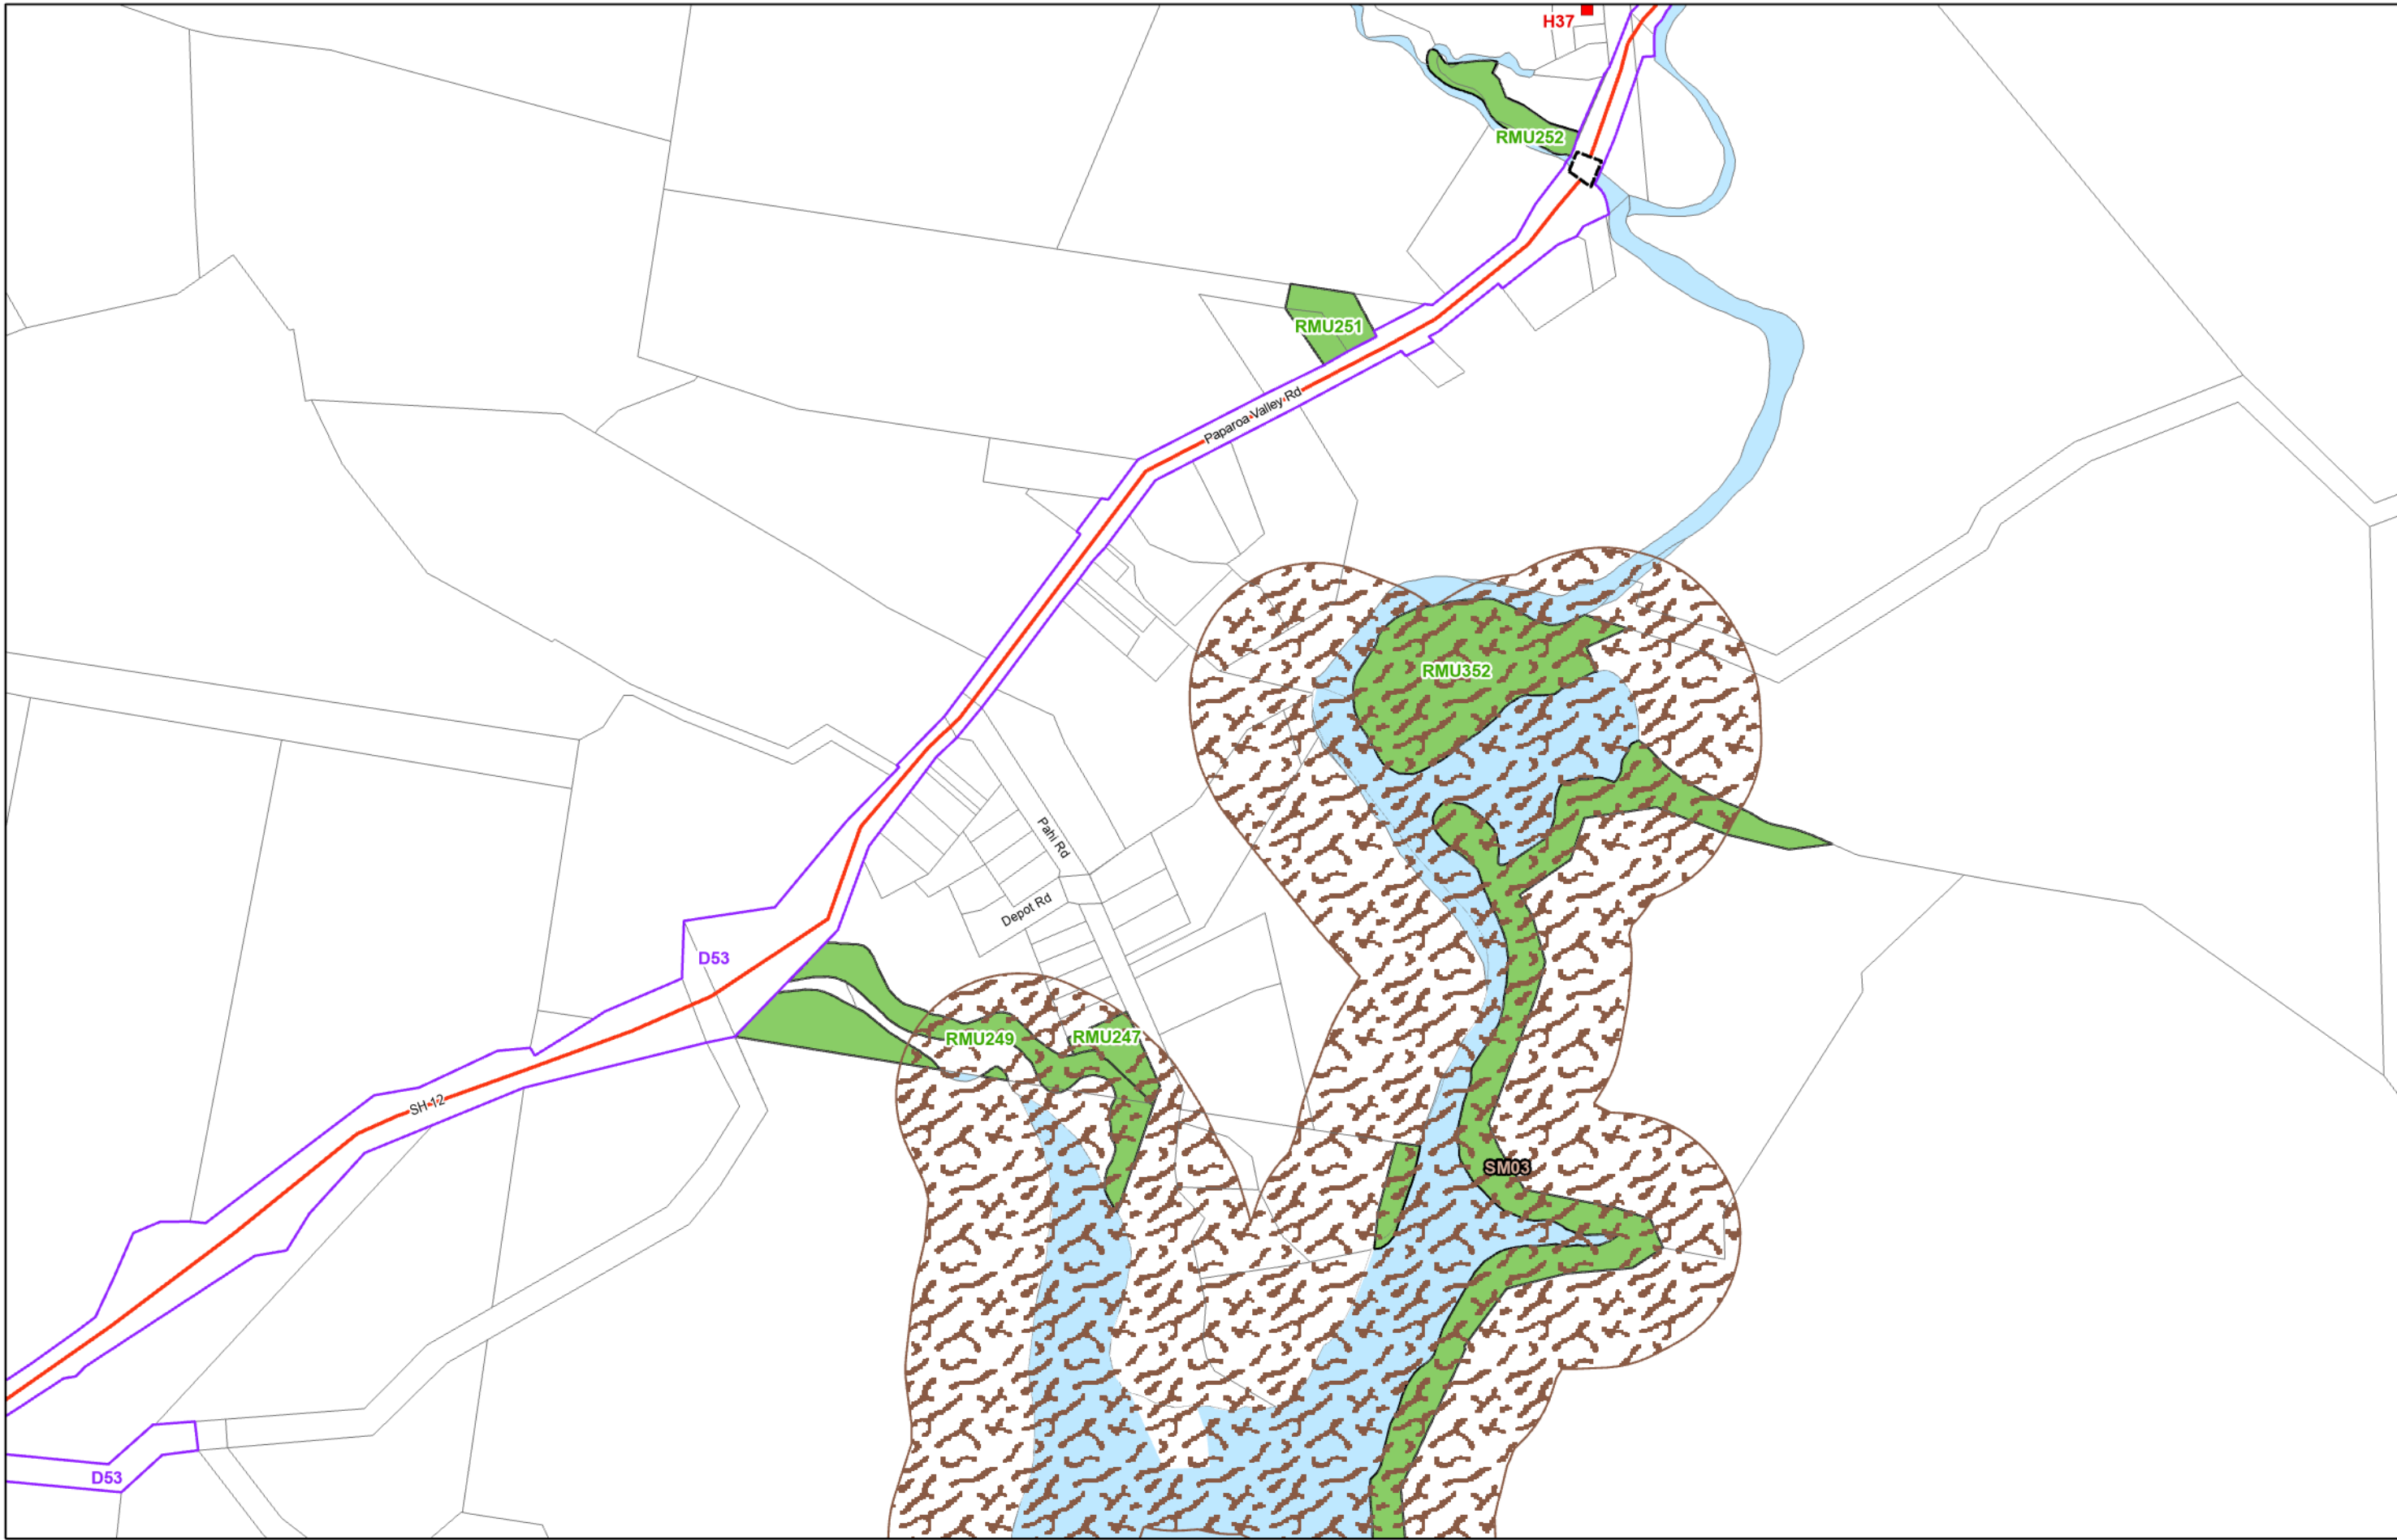

(C) Crown Copyright Reserved.

KAIPARA DISTRICT PLAN - OPERATIVE NOVEMBER 2013

Map Series Two
Sites, Features and Units Paparoa