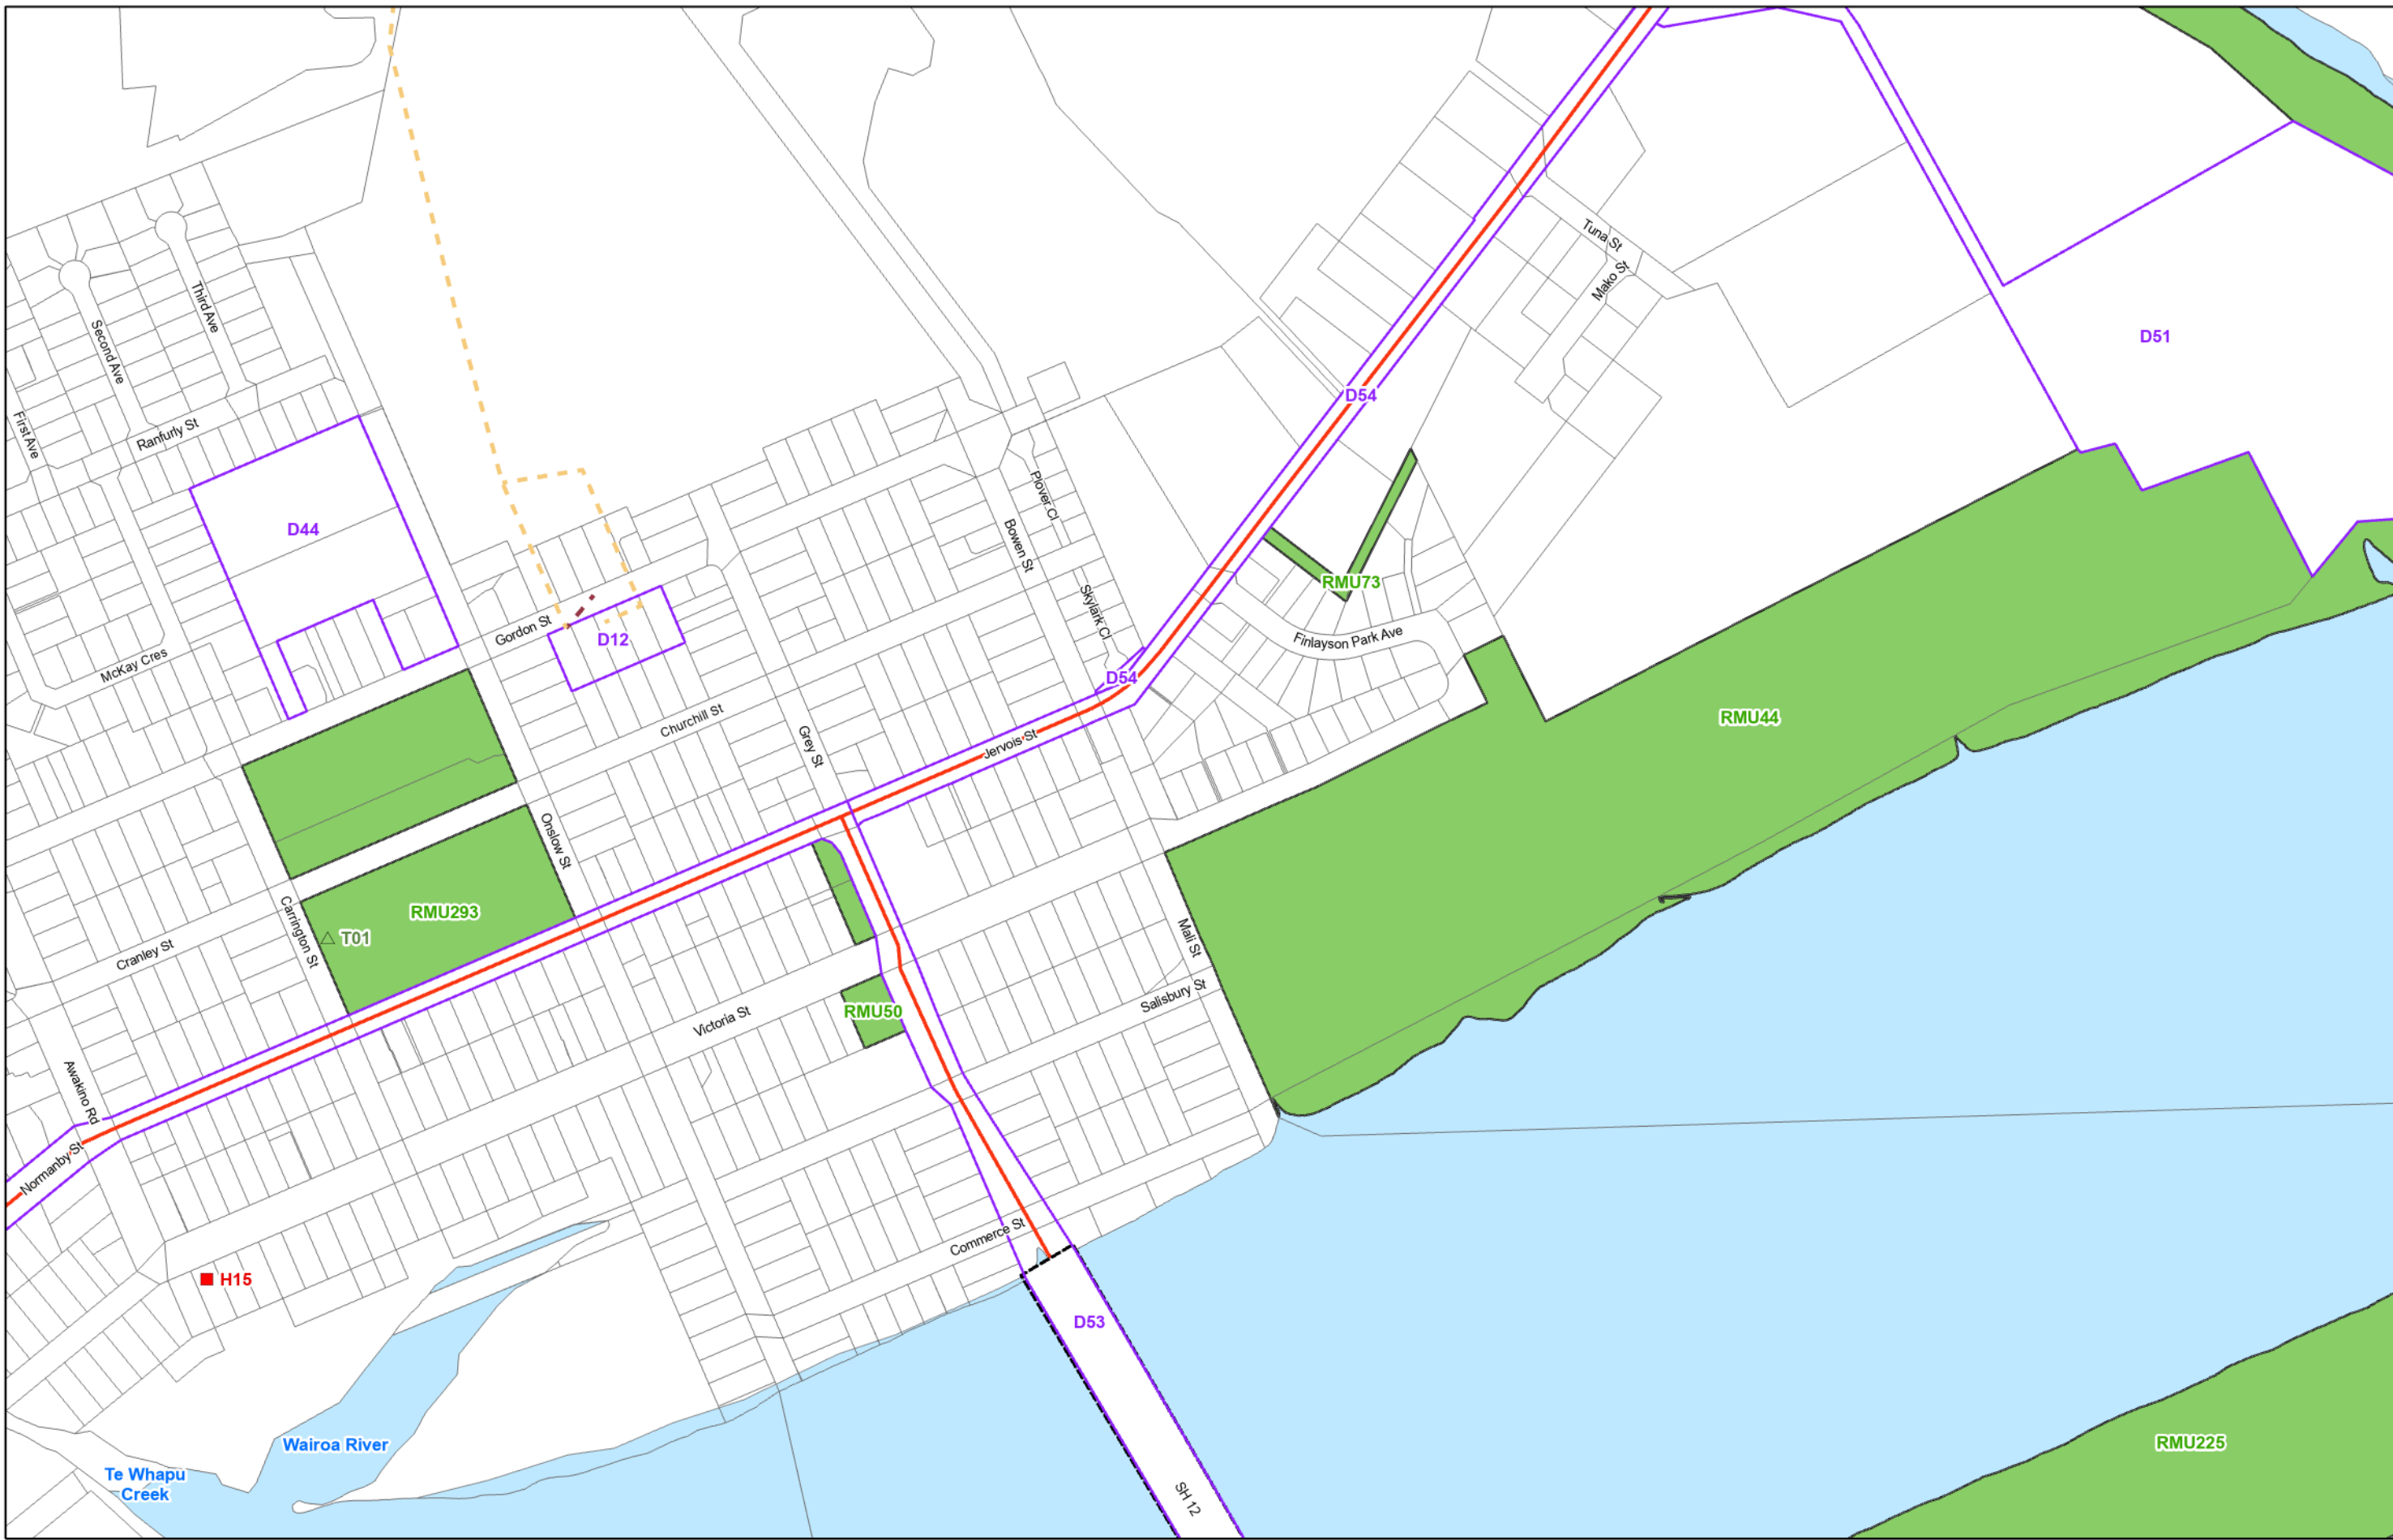

(C) Crown Copyright Reserved.
Transpower New Zealand makes no representations about the suitability of any information supplied to Kaipara District Council for any purpose. All intellectual property rights in this Database layer and the data in it belong exclusively to Transpower. While all reasonable efforts have been made to ensure that up-to-date information is provided to Kaipara District Council, Transpower New Zealand accepts no responsibility for any errors, omissions or inaccuracies in the information.
Cadastre from 19 March 2021.

KAIPARA DISTRICT PLAN - OPERATIVE NOVEMBER 2013
Map Series Two
Sites, Features and Units Dargaville