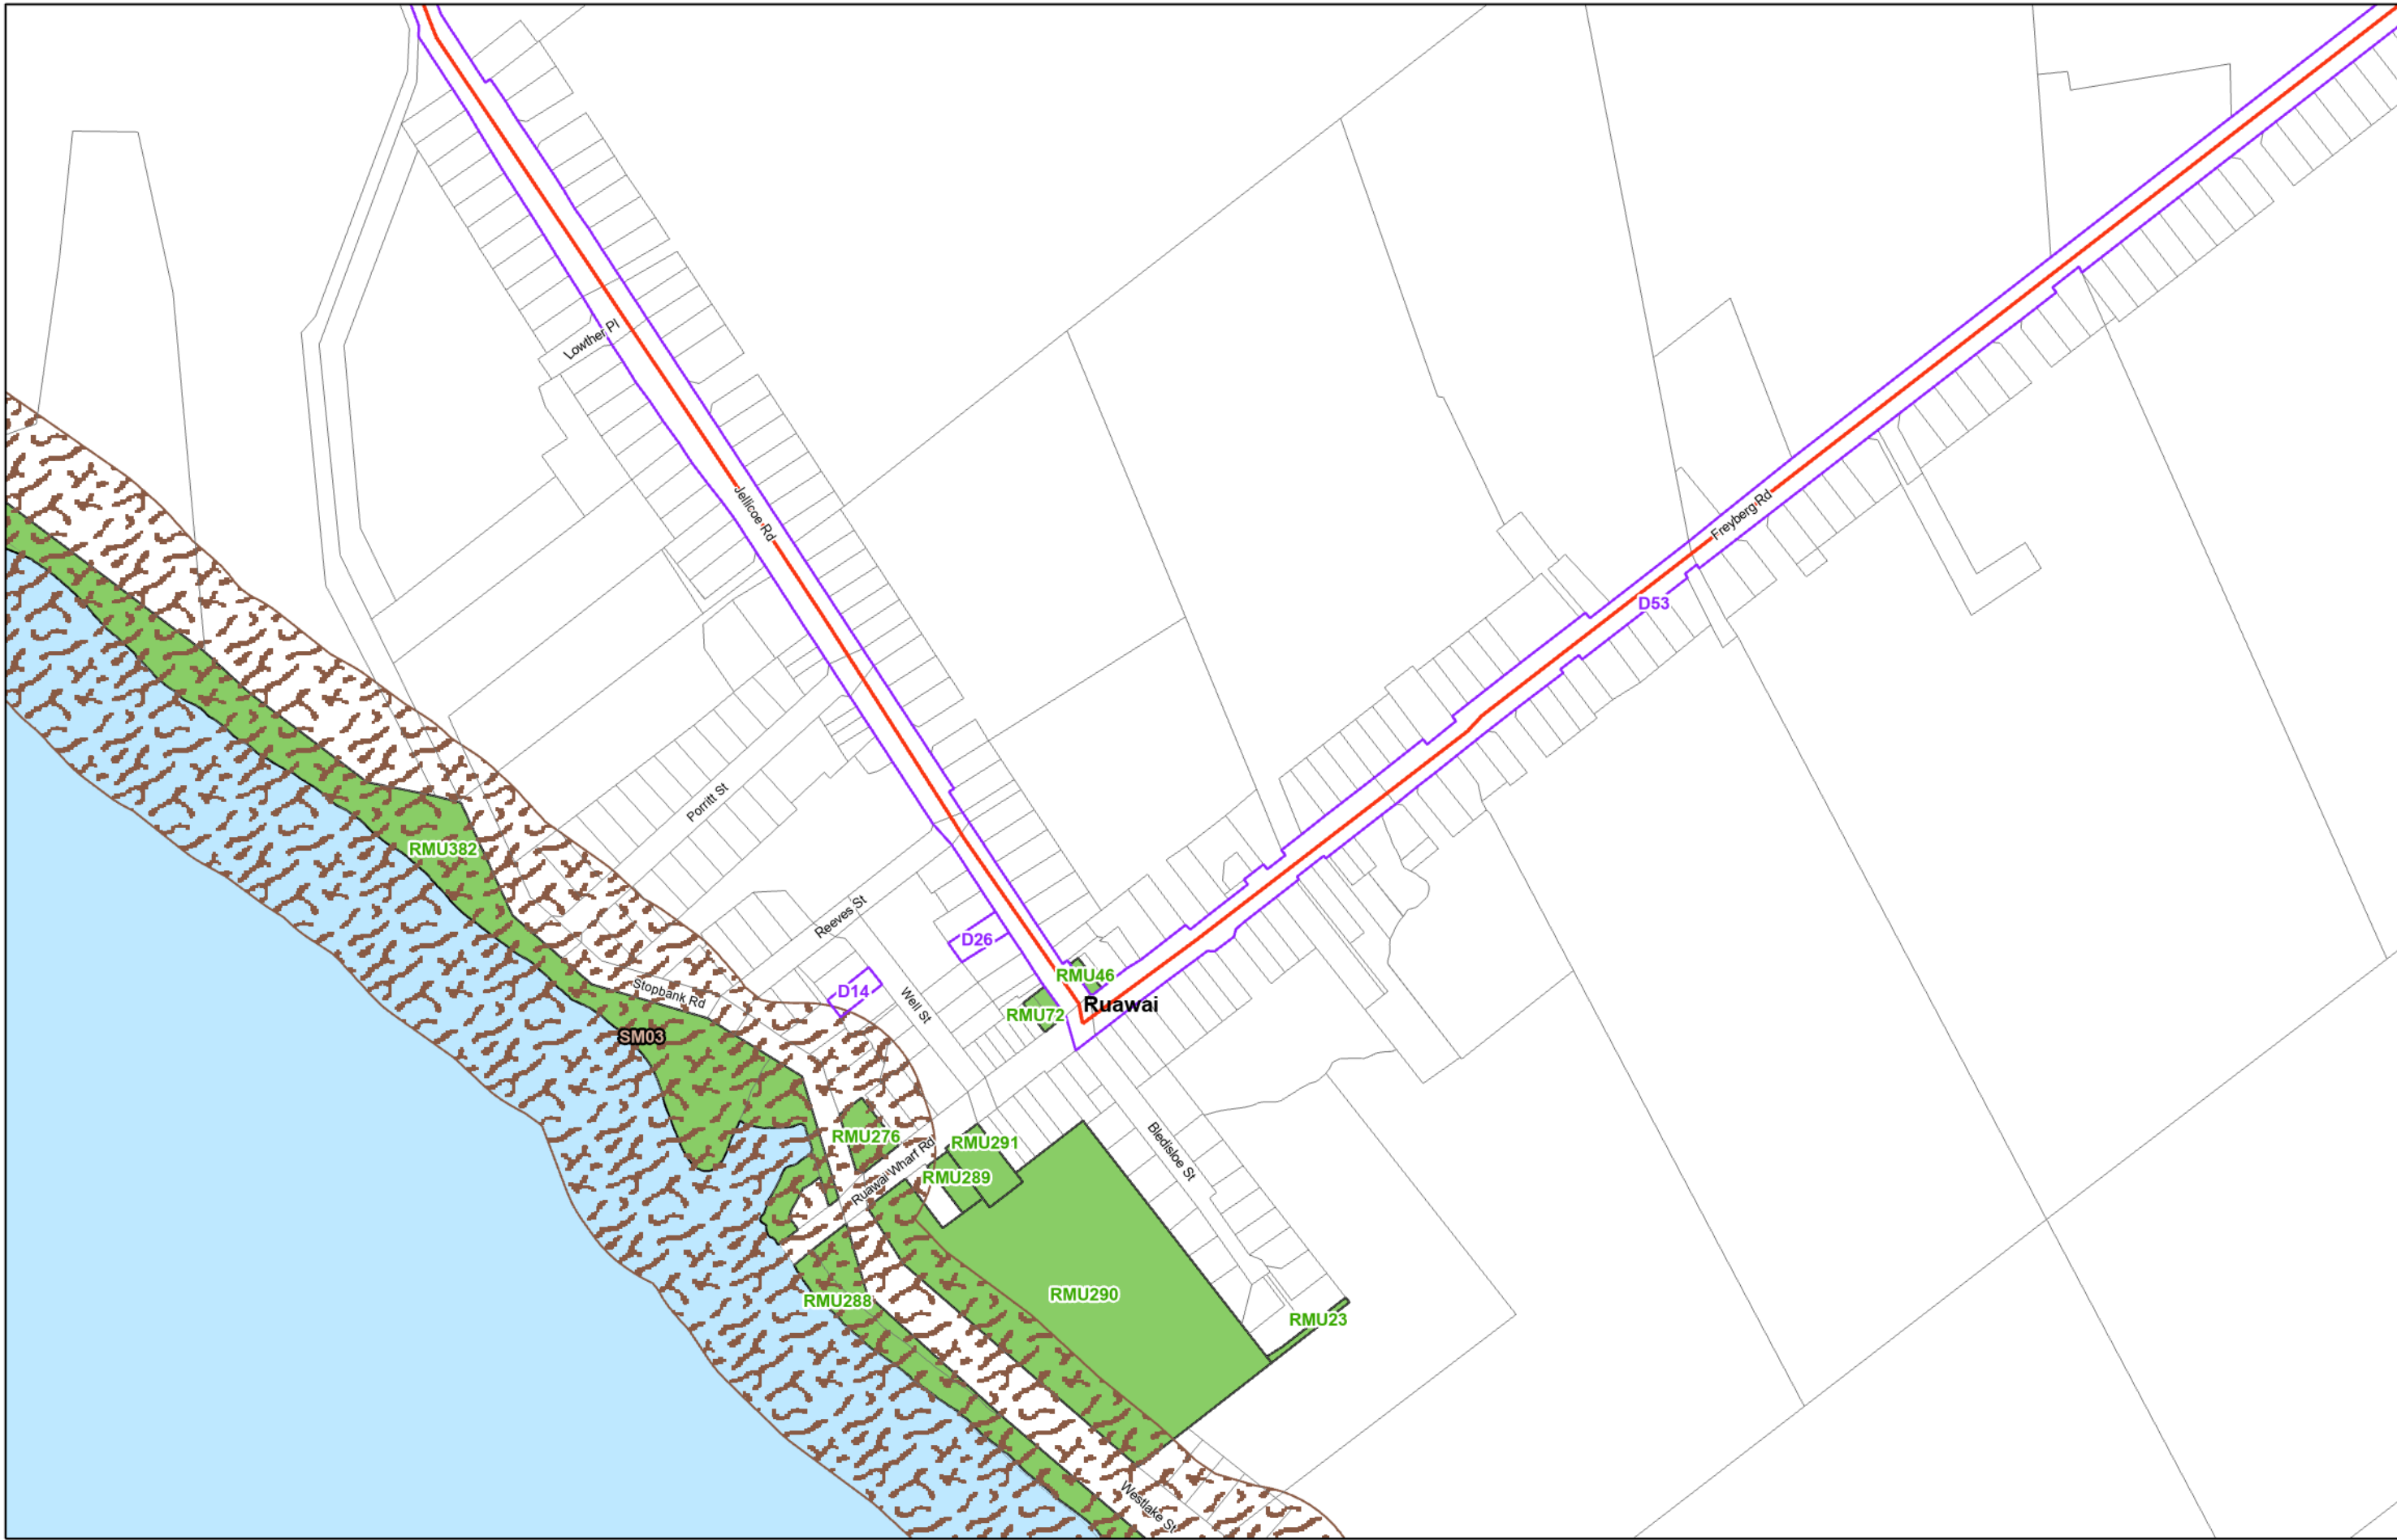

(C) Crown Copyright Reserved.
Transpower New Zealand makes no representations about the suitability of any information supplied to Kaipara District Council for any purpose. All intellectual property rights in this Database layer and the data in it belong exclusively to Transpower. While all reasonable efforts have been made to ensure that up-to-date information is provided to Kaipara District Council, Transpower New Zealand accepts no responsibility for any errors, omissions or inaccuracies in the information.
Cadastre from 19 March 2021.

KAIPARA DISTRICT PLAN - OPERATIVE NOVEMBER 2013

**Map Series Two
Sites, Features and Units Ruawai**