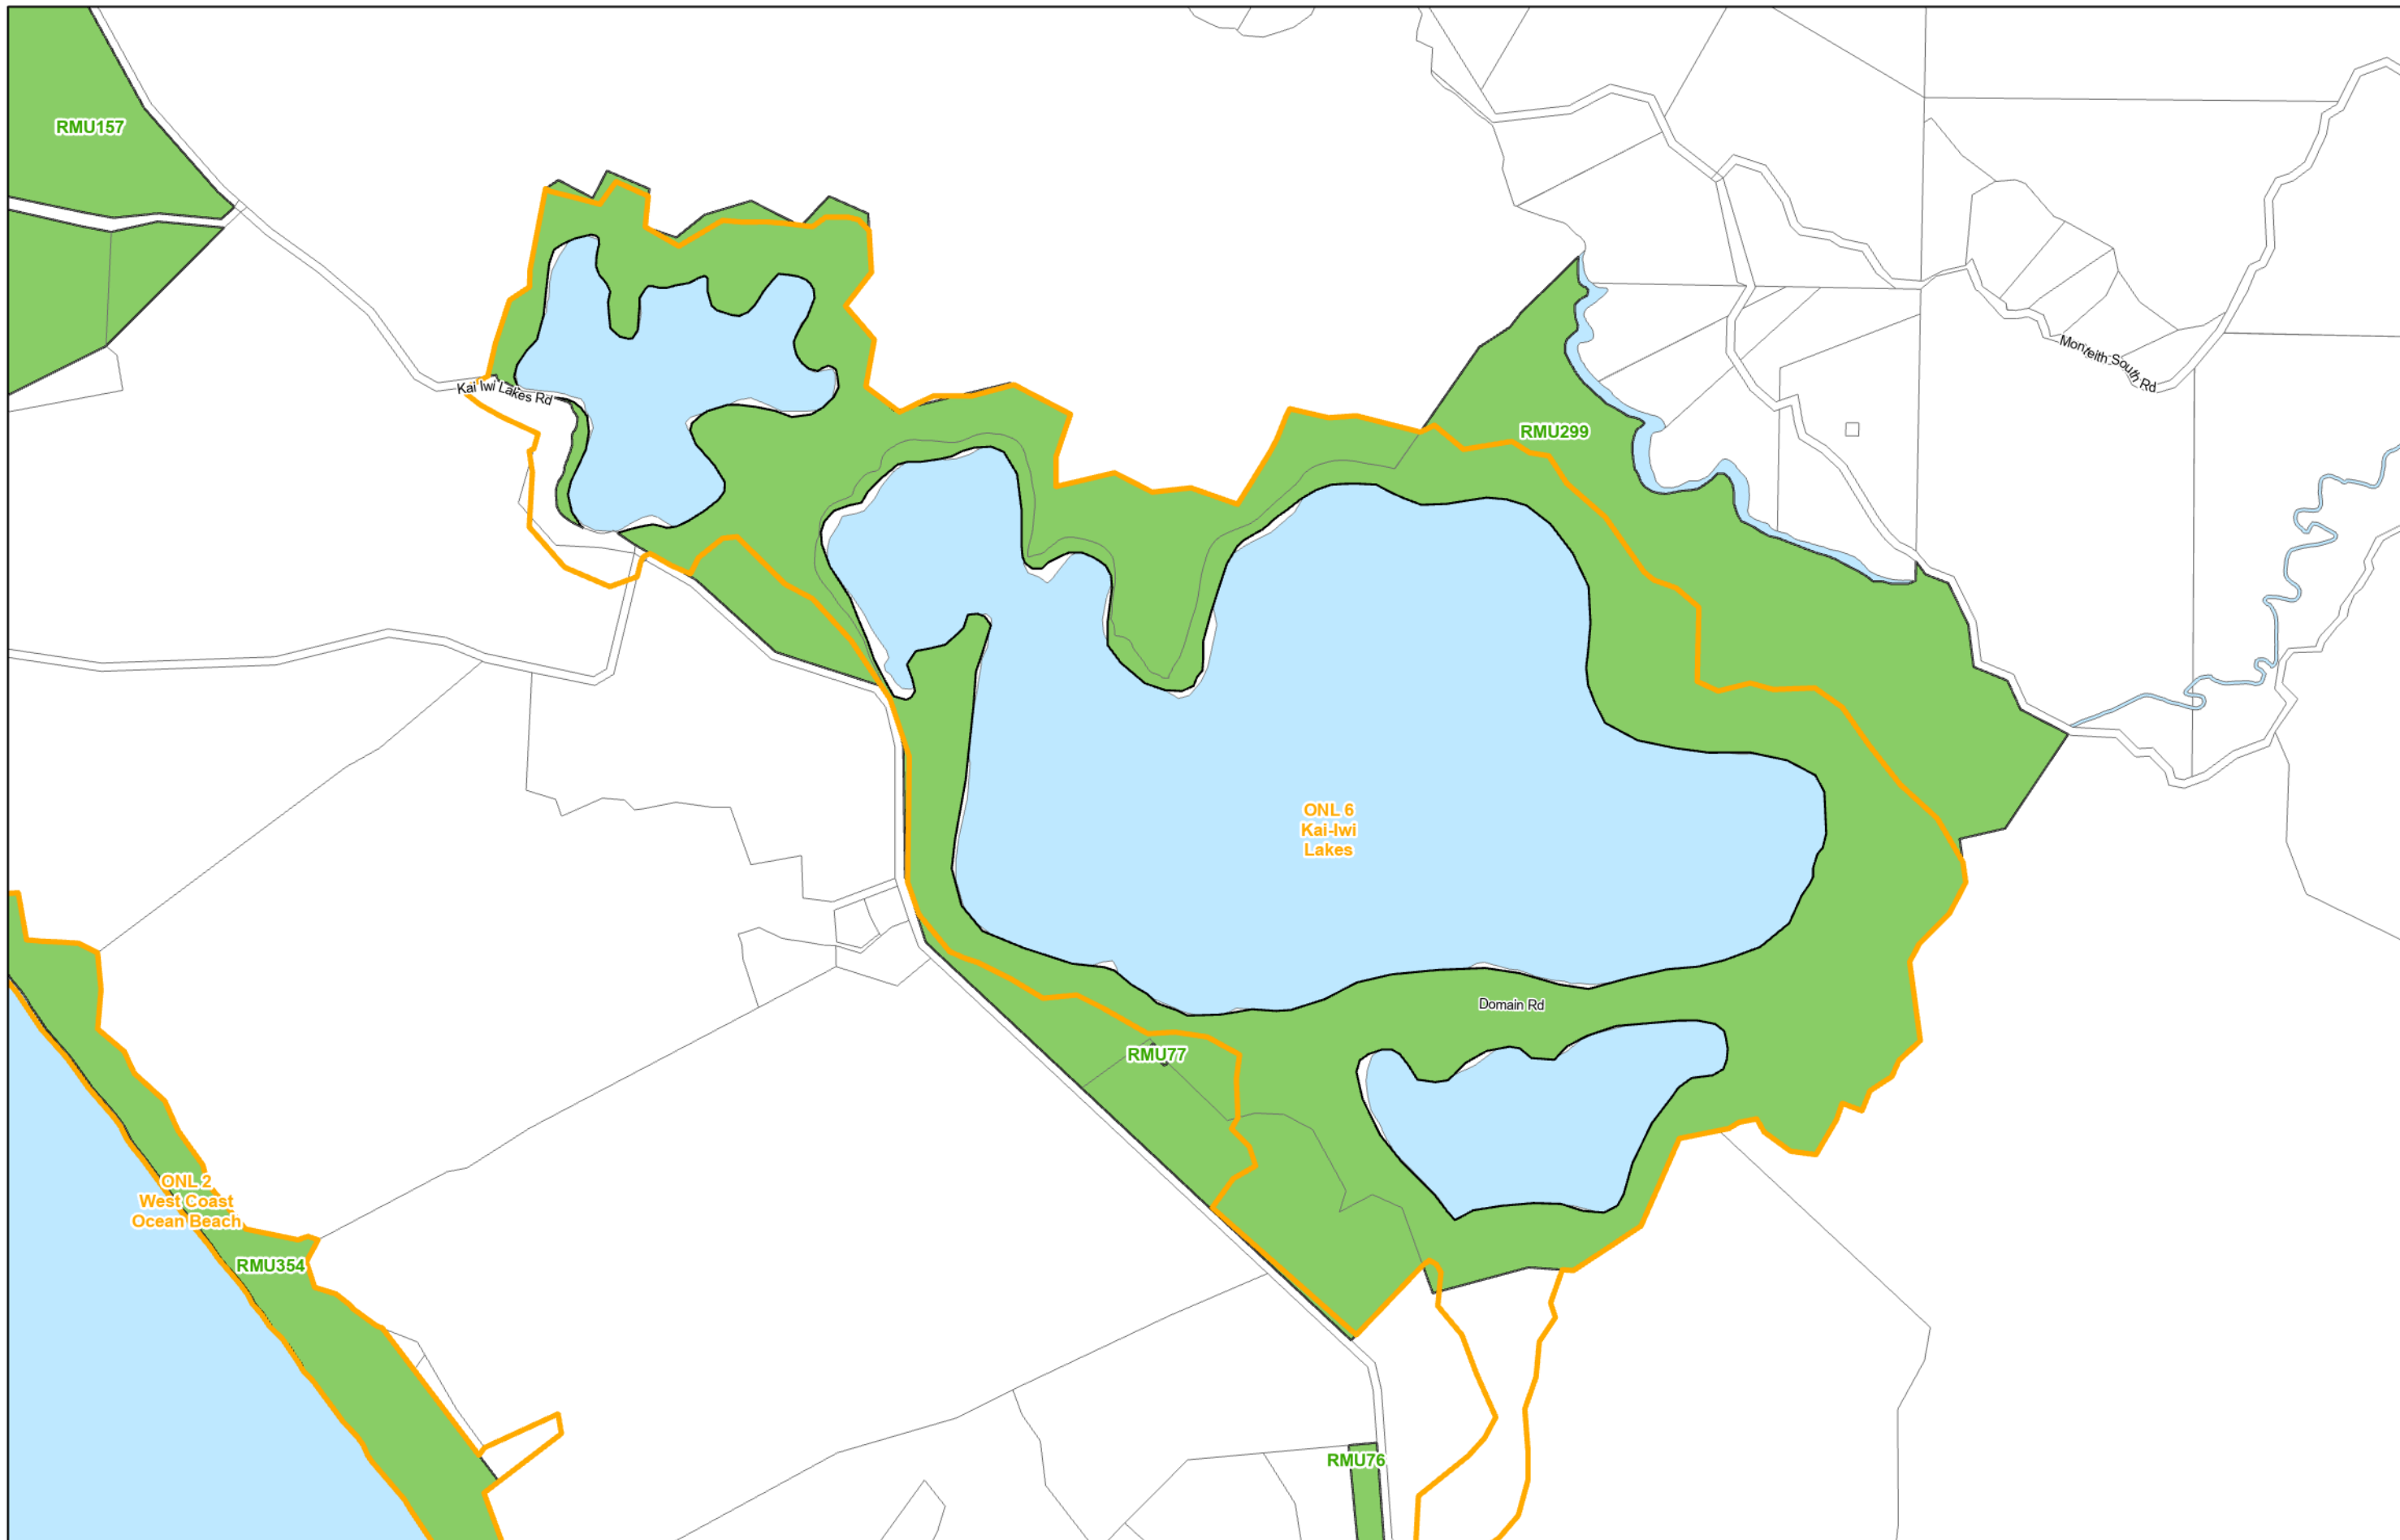

(C) Crown Copyright Reserved.

KAIPARA DISTRICT PLAN - OPERATIVE NOVEMBER 2013

Map Series Two
Sites, Features and Units Kai Iwi Lakes