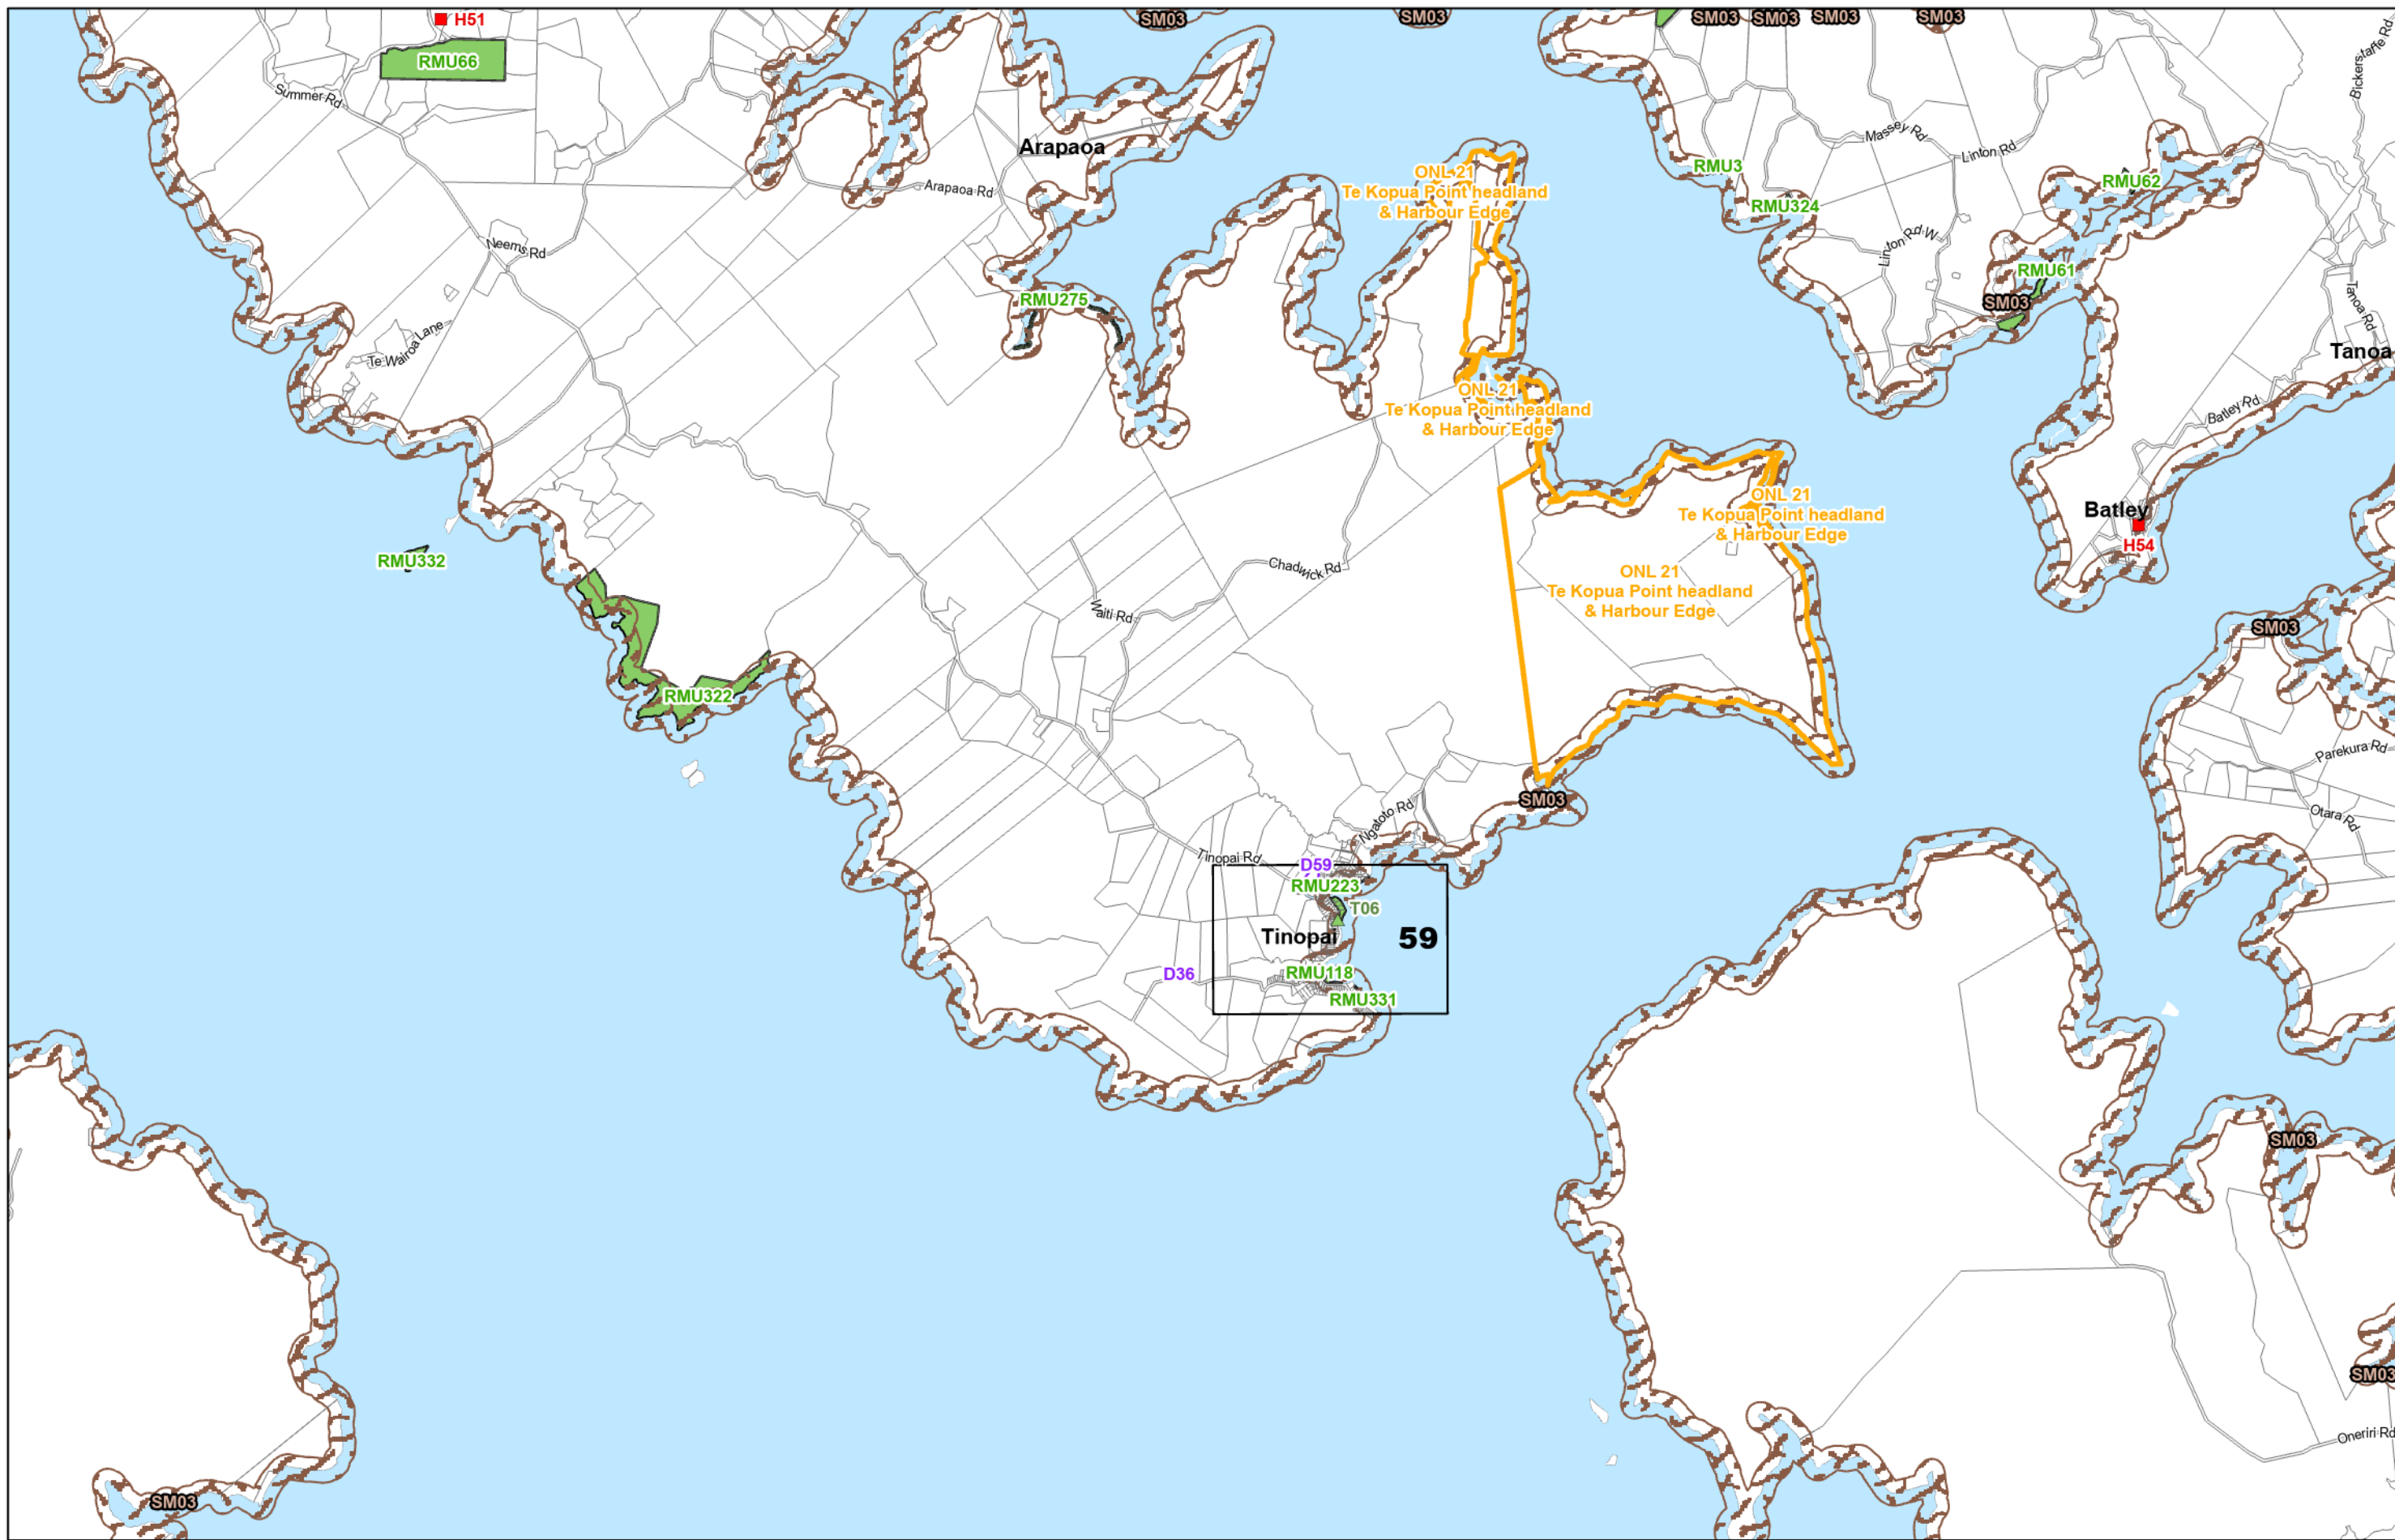

(C) Crown Copyright Reserved.

KAIPARA DISTRICT PLAN - OPERATIVE NOVEMBER 2013

Map Series Two Sites, Features and Units