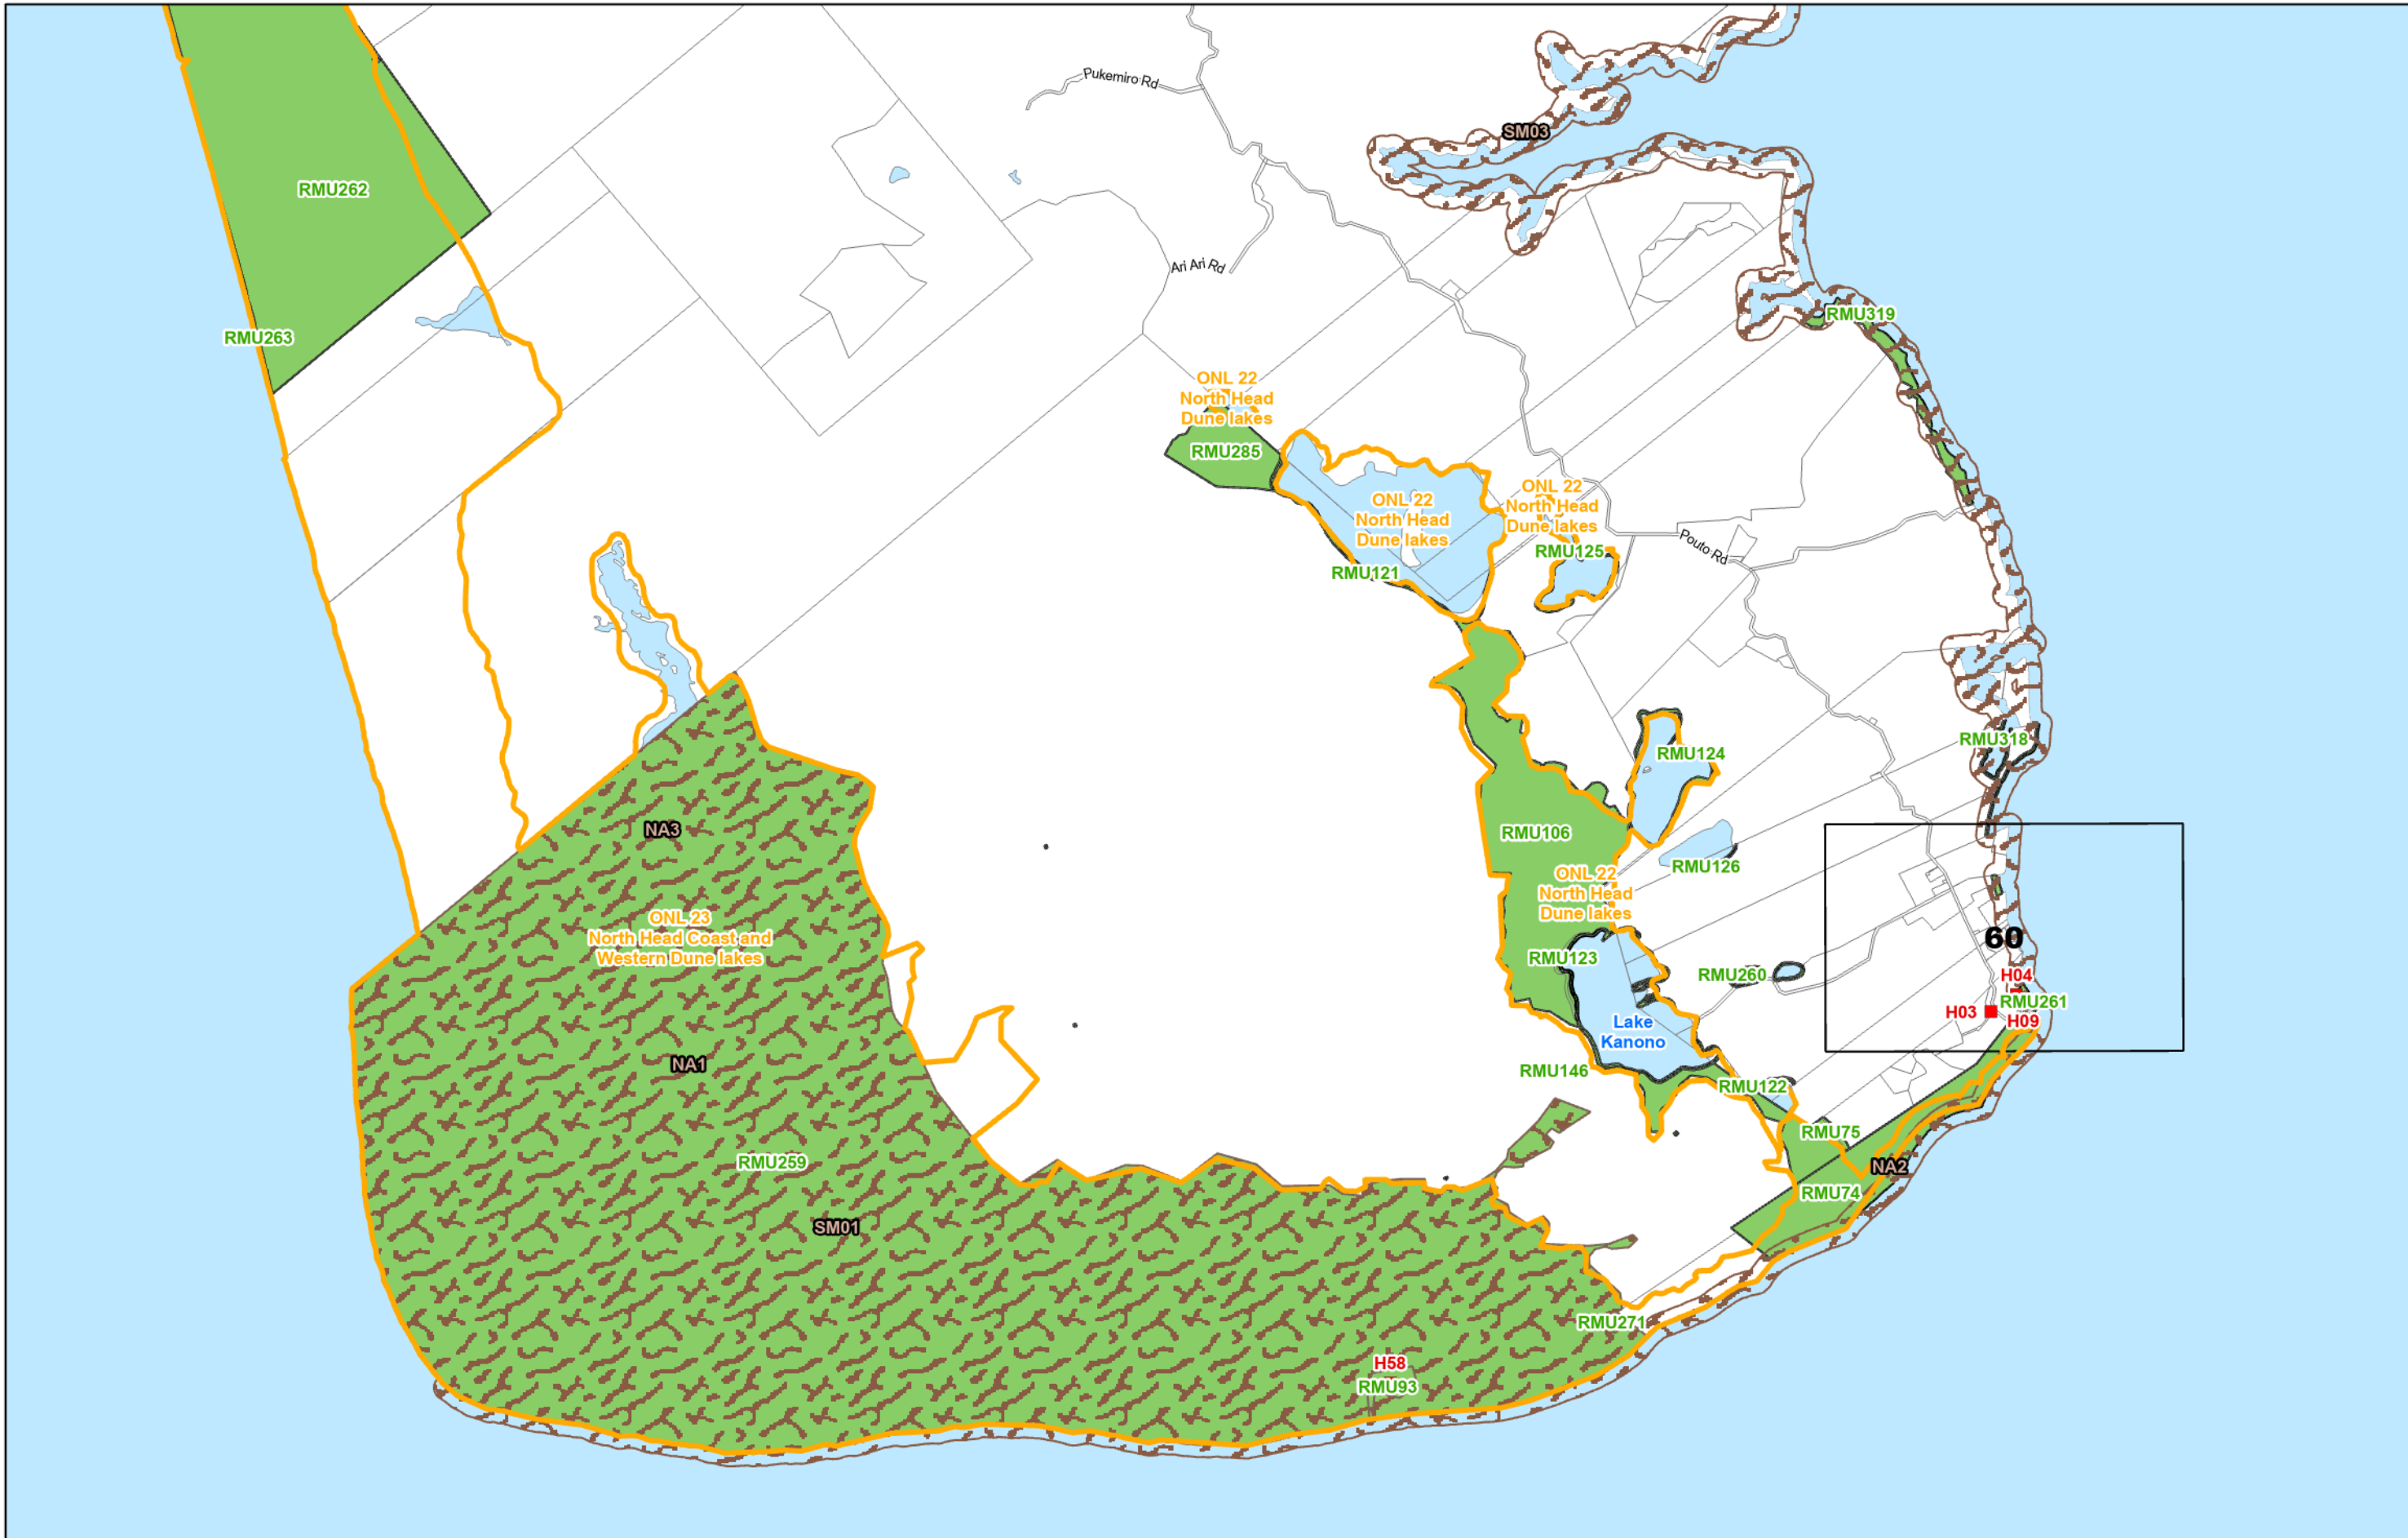

(C) Crown Copyright Reserved.
Transpower New Zealand makes no representations about the suitability of any information supplied to Kaipara District Council for any purpose. All intellectual property rights in this Database layer and the data in it belong exclusively to Transpower. While all reasonable efforts have been made to ensure that up-to-date information is provided to Kaipara District Council, Transpower New Zealand accepts no responsibility for any errors, omissions or inaccuracies in the information.
Cadastre from 19 March 2021.

KAIPARA DISTRICT PLAN - OPERATIVE NOVEMBER 2013

**Map Series Two
Sites, Features and Units**