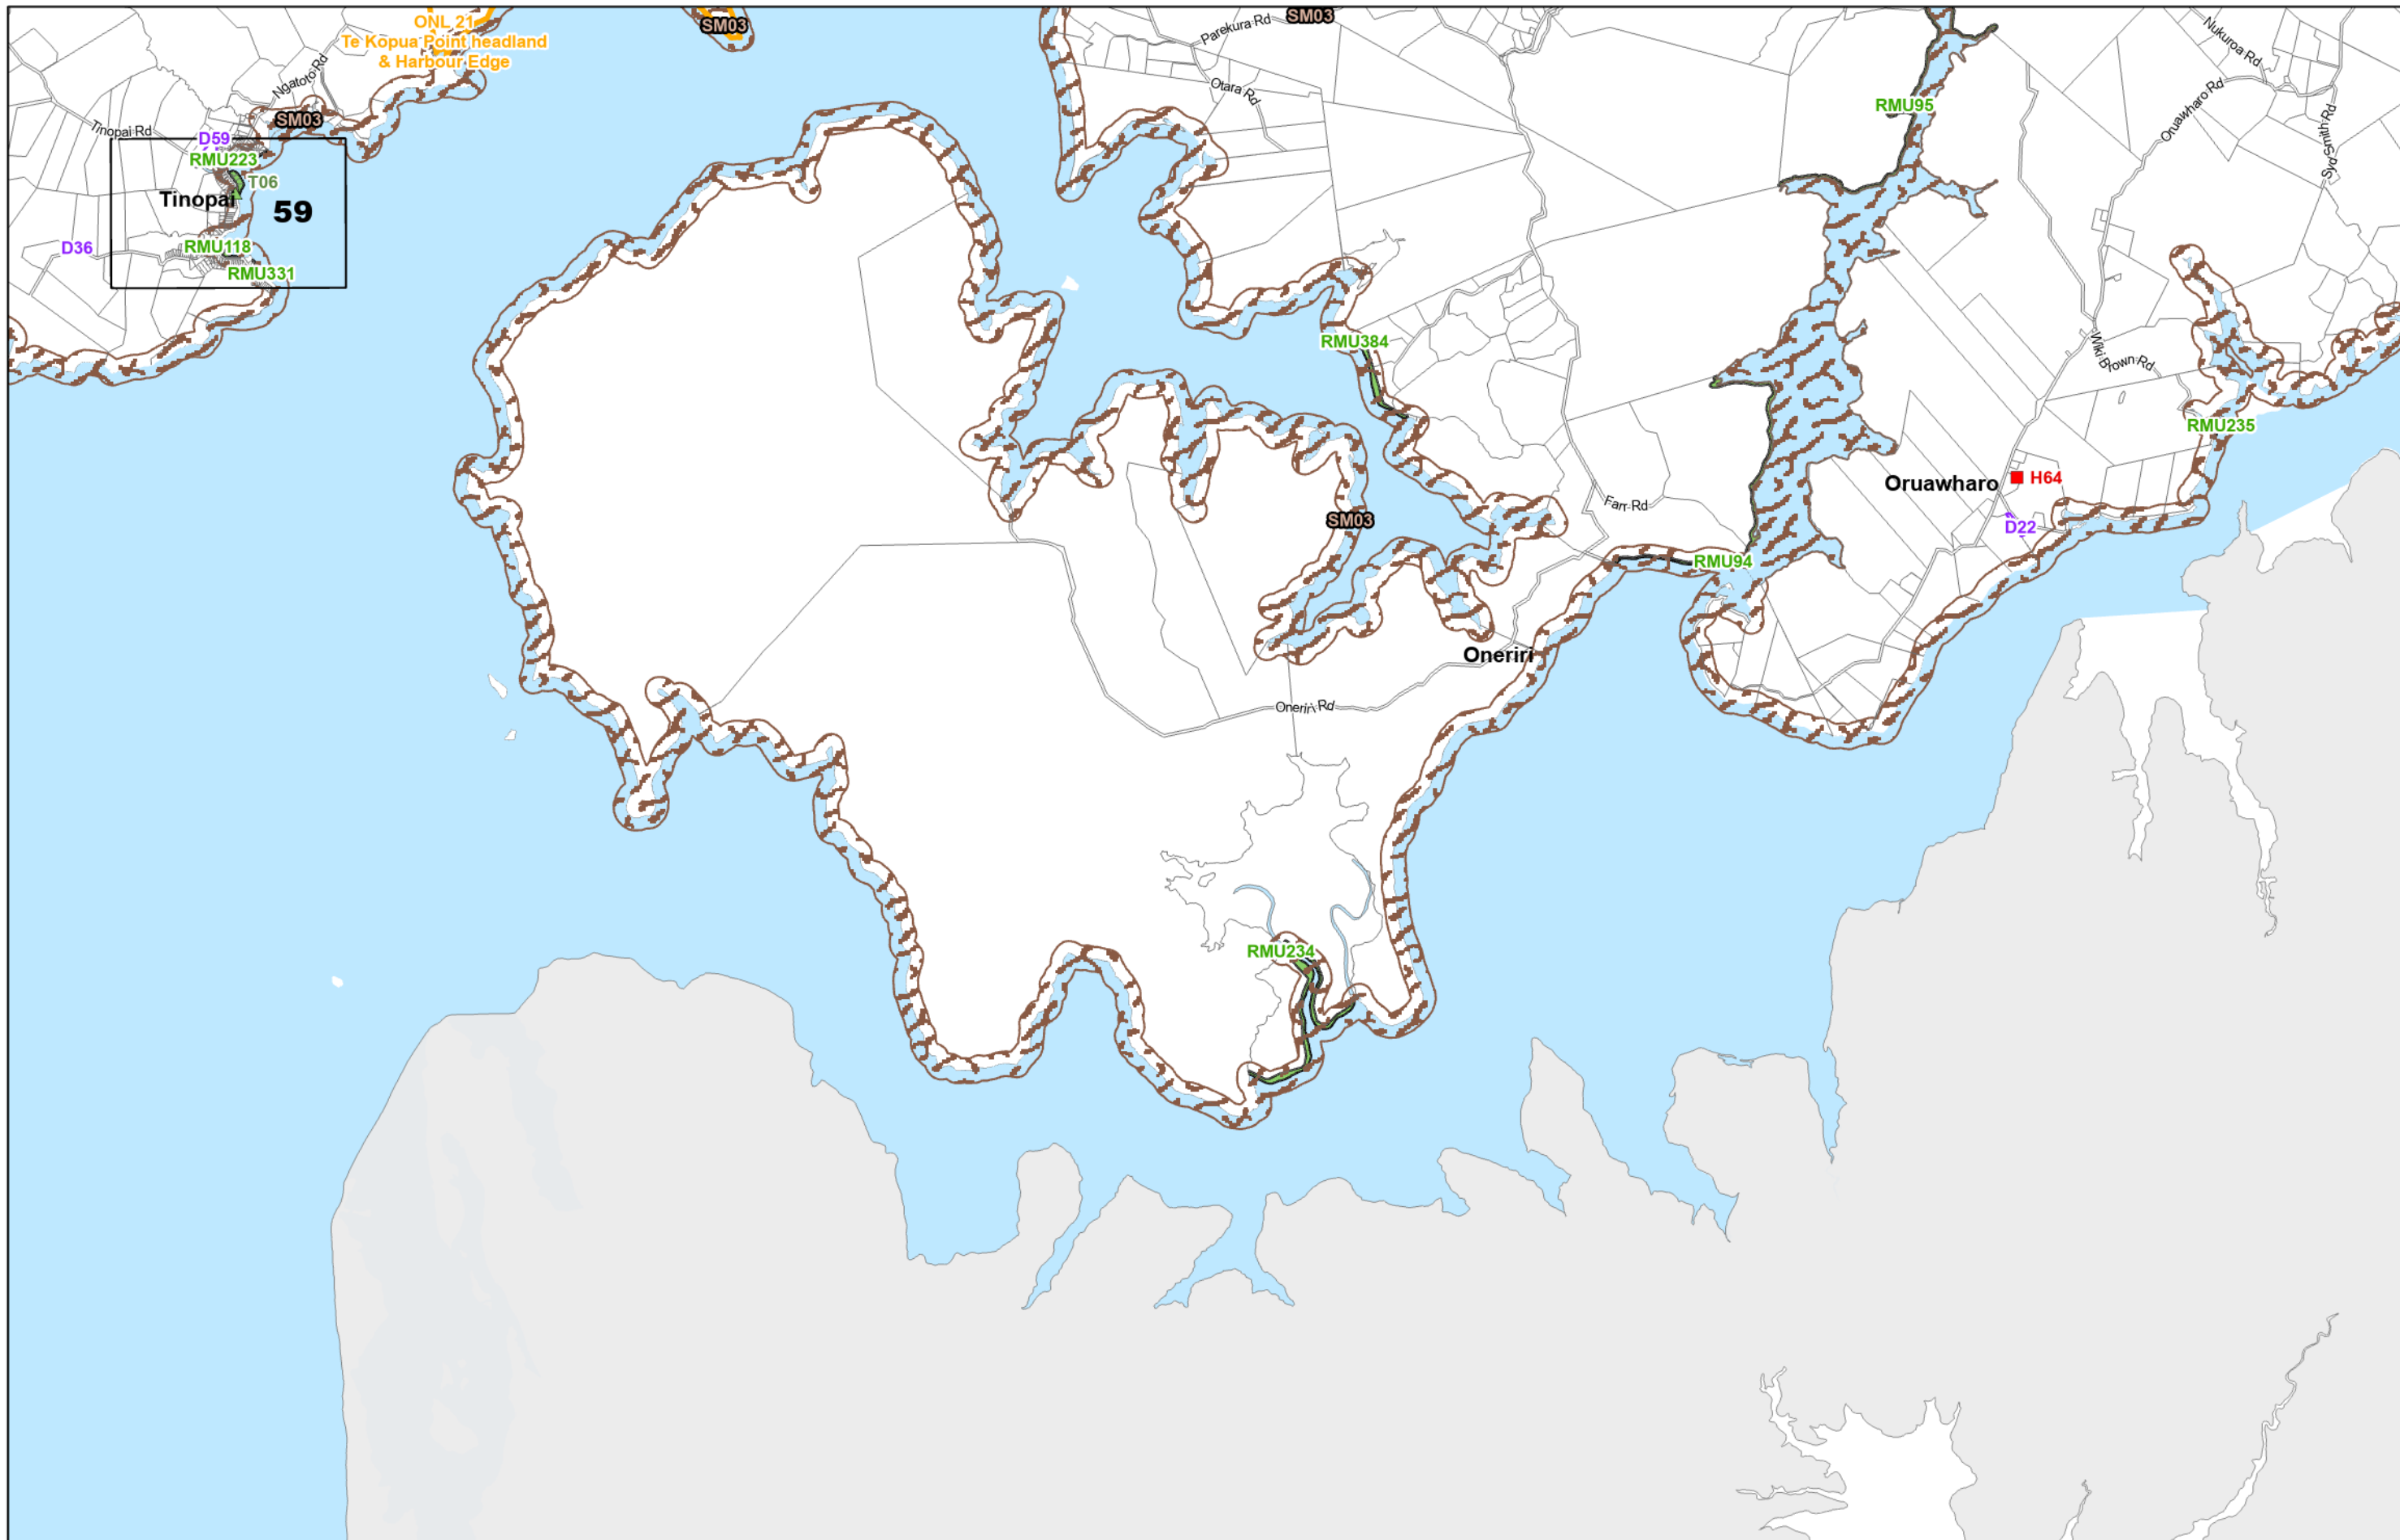

(C) Crown Copyright Reserved.

KAIPARA DISTRICT PLAN - OPERATIVE NOVEMBER 2013

Map Series Two Sites, Features and Units