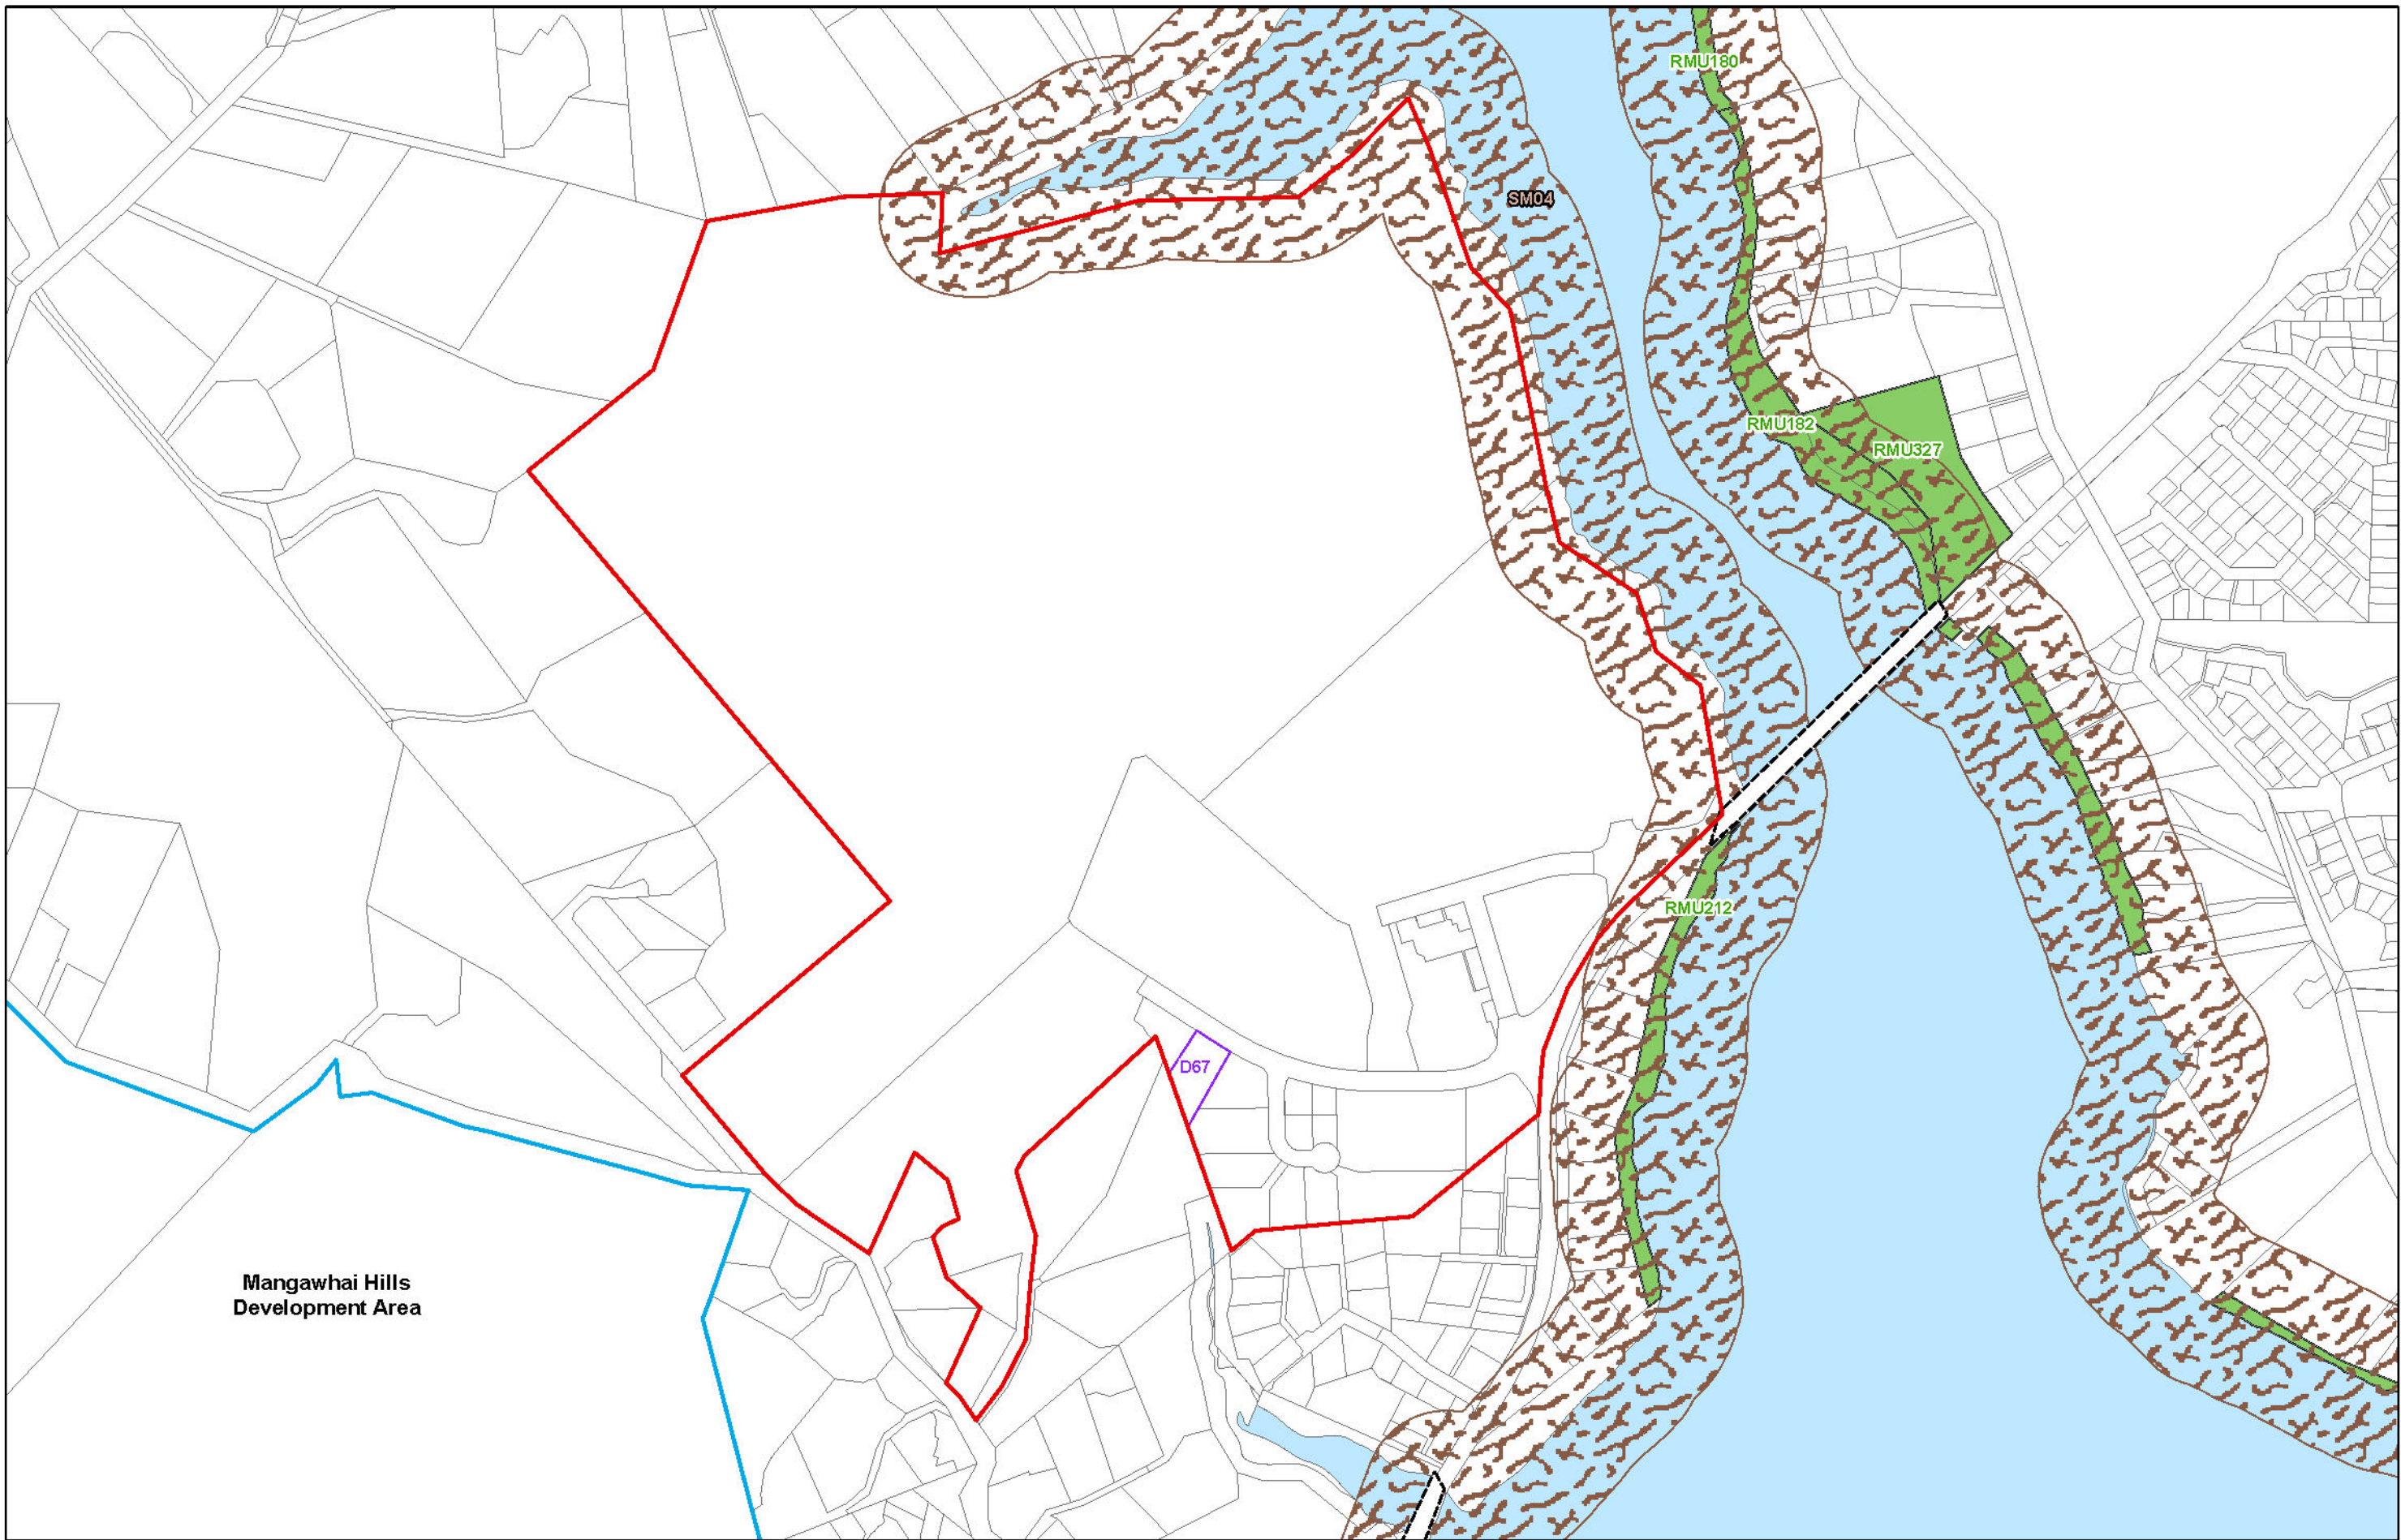

Mangawhai Hills
Development Area

(C) Crown Copyright Reserved.
Transpower New Zealand makes no representations about the suitability of any information supplied to Kaipara District Council for any purpose. All intellectual property rights in this Database layer and the data in it belong exclusively to Transpower. While all reasonable efforts have been made to ensure that up-to-date information is provided to Kaipara District Council, Transpower New Zealand accepts no responsibility for any errors, omissions or inaccuracies in the information.
Cadastre from 19 March 2021.

KAIPARA DISTRICT PLAN
Map Series Two
Sites, Features and Units Mangawhai